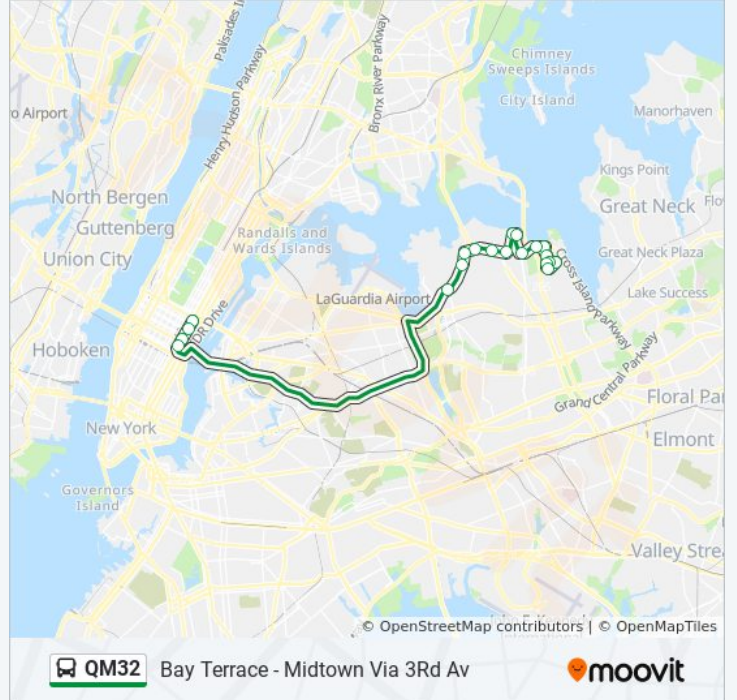

Use the Moovit App to find the closest QM32 bus station near you and find out when is the next QM32 bus arriving.

Direction: Bay Terrace Bell BI Via Whitestone Exp Via Bayside

23 stops

[VIEW LINE SCHEDULE](#)

3 Av/E 39 St

3 Av/E 44 St

3 Av/E 50 St

3 Av/E 55 St

Whitestone Expwy/Linden Pl

Whitestone Expwy/25 Rd

Whitestone Expwy/20 Av

Whitestone Expwy/14 Av

Direction: East Midtown 55 St Via 3 Ave

20 stops

[VIEW LINE SCHEDULE](#)

Bell Blvd/23 Av

211 St/23 Av

211 St/18 Av

18 Av/212 St

212 St/15 Av

QM32 bus Info

Direction: East Midtown 55 St Via 3 Ave

Stops: 20

Trip Duration: 70 min

Line Summary:

3 Av/E 50 St

3 Av/E 55 St

QM32 bus time schedules and route maps are available in an offline PDF at moovitapp.com. Use the [Moovit App](#) to see live bus times, train schedule or subway schedule, and step-by-step directions for all public transit in New York - New Jersey.