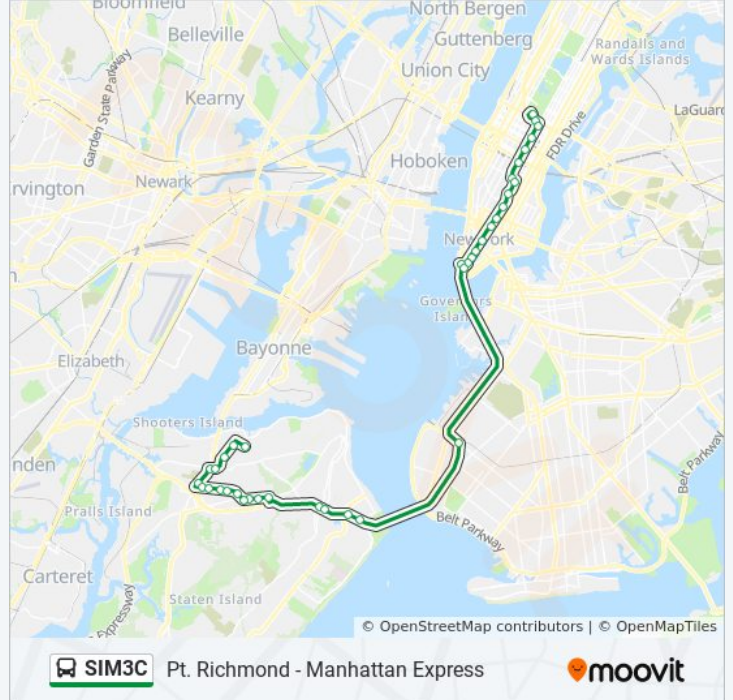

SIM3C bus Info

Direction: Pt Rchmnd Via Narrows Rd N Via Watchogue

Stops: 37

Trip Duration: 83 min

Line Summary:

Broadway/Rector St

Broadway/Morris St

West St/Morris St

Gowanus Py/6 Av

Narrows Rd North/Fingerboard Rd

Narrows Rd North/Saint Johns Av

Narrows Rd N/Targee St

Victory Blvd/Slosson Av

Victory Blvd/Manor Rd

Victory Blvd/Westcott Blvd

Victory Blvd/Jewett Av

Watchogue Rd/Smith Ct

Watchogue Rd/Livermore Av

Watchogue Rd/Crystal Av

Watchogue Rd/Levit Av

Watchogue Rd/Willow Rd East

Richmond Av/Armand St

Forest Av/Richmond Av

Forest Av/Willow Rd East

Port Richmond Av/Beekman St

Port Richmond Av/Albion Pl

Castleton Av/Jewett Av

SIM3C bus time schedules and route maps are available in an offline PDF at moovitapp.com. Use the [Moovit App](#) to see live bus times, train schedule or subway schedule, and step-by-step directions for all public transit in New York - New Jersey.