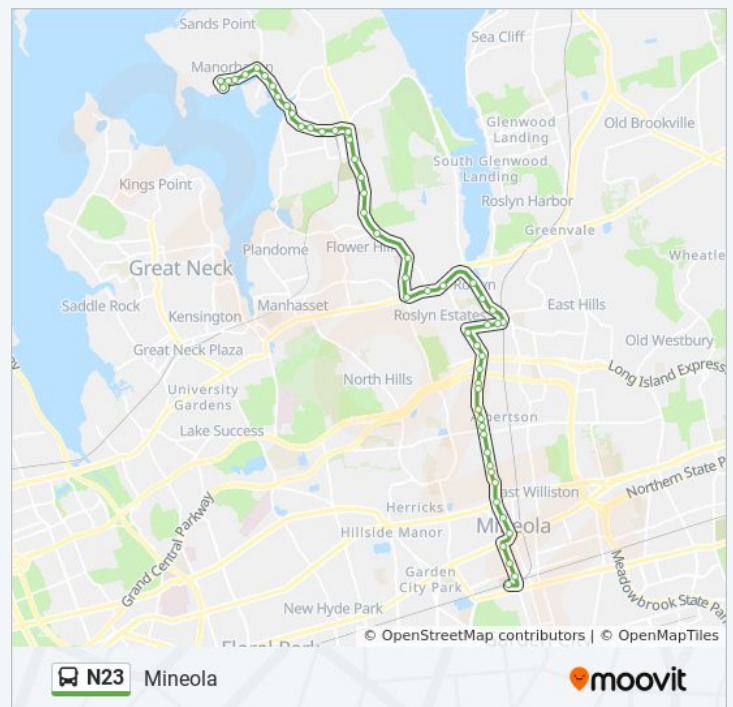

Main St + Port Washington Blvd

Herbert Av / Main

Main St + Central Dr.

Main St Opp Madison Ave

Main St Opp Washington St

Shore Rd + Columbia Pl

Shore Rd + Harbor Rd

Shore Rd & George St

Main St + Mackey Ave

Haven Av / Main

Port Washington Blvd + Maple St

Portwashingtonblvd+ Vanderverterave

Port Washington Blvd+ Beechwood Rd

Port Washington Blvd + Derby Rd

Port Washington Blvd + Hawthorne Ave

Roslyn Clock Tower

Main St Opp Entrance To Roslyn Park

Main St Opp East Broadway

N23 bus Time Schedule

Mineola Route Timetable:

Sunday	6:52 AM - 9:53 PM
Monday	6:15 AM - 11:00 PM
Tuesday	6:15 AM - 11:00 PM
Wednesday	6:15 AM - 11:00 PM
Thursday	6:15 AM - 11:00 PM
Friday	6:15 AM - 11:00 PM
Saturday	6:52 AM - 9:53 PM

N23 bus Info

Direction: Mineola

Stops: 54

Trip Duration: 51 min

Line Summary:

Railroad Av / Warner

Warner Ave @ #275

Warner Ave + Edward St