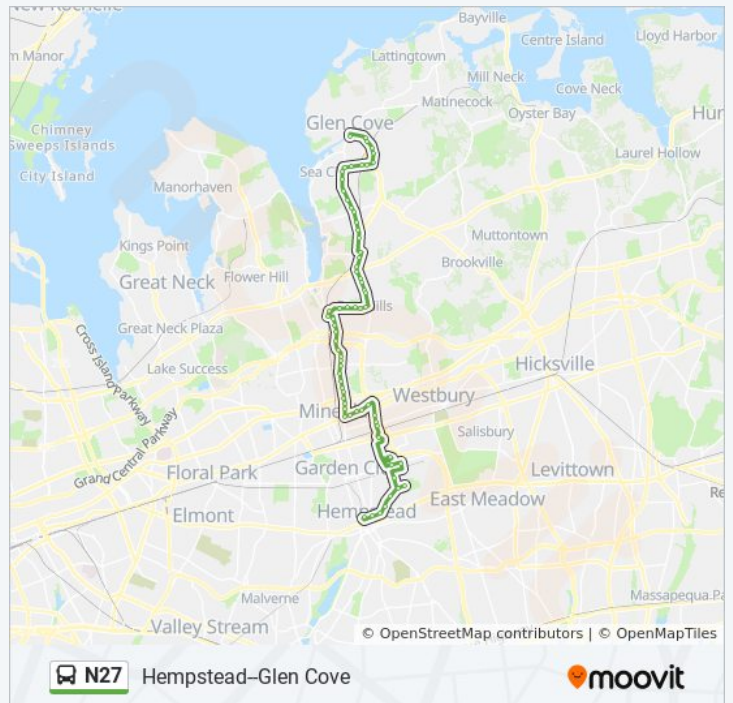

Right Into Htc

Hempstead Transit Center

Direction: Hempstead Via 60 CI

95 stops

[VIEW LINE SCHEDULE](#)

Pratt Bl / Bridge

Right on Glen St

Glen St + Robert H Davis Park

Glen St + Hendrick St

Glen St + Glen St LIRR Station

Cedar Swamp Rd + Grove St

Right on Sea Cliff Av

Cedar Swamp Rd + Sea Cliff Ave

Sea Cliff Ave @ #36 Thomson Corp

Sea Cliff Ave at Sea Cliff LIRR Sta

Sea Cliff Ave at Center St

Sea Cliff Ave + Pearl Ave

Left on Glen Cove Av

Glen Cove Ave + Glen Ave

Glen Cove Ave + Lafayette Ave

Glen Cove Ave + Downing Ave

Glen Cove Ave + Cross St

Glen Cove Ave + Polly La

Glen Cove Ave + Glen Head Rd

Glen Cove Ave + Scudders La

Glen Cove Ave + Glens Pl

Glen Cove Ave + Willow Pl

Left on Back Rd

Right on Glen Cove Rd

Back Rd / Glen Cove

Greenvale LIRR Station

Glen Cove Rd + Hicks Pl

N27 bus Time Schedule

Hempstead Via 60 CI Route Timetable:

Sunday	Not Operational
Monday	7:20 AM - 4:20 PM
Tuesday	7:20 AM - 4:20 PM
Wednesday	7:20 AM - 4:20 PM
Thursday	7:20 AM - 4:20 PM
Friday	7:20 AM - 4:20 PM
Saturday	Not Operational

N27 bus Info

Direction: Hempstead Via 60 CI

Stops: 95

Trip Duration: 75 min

Line Summary: