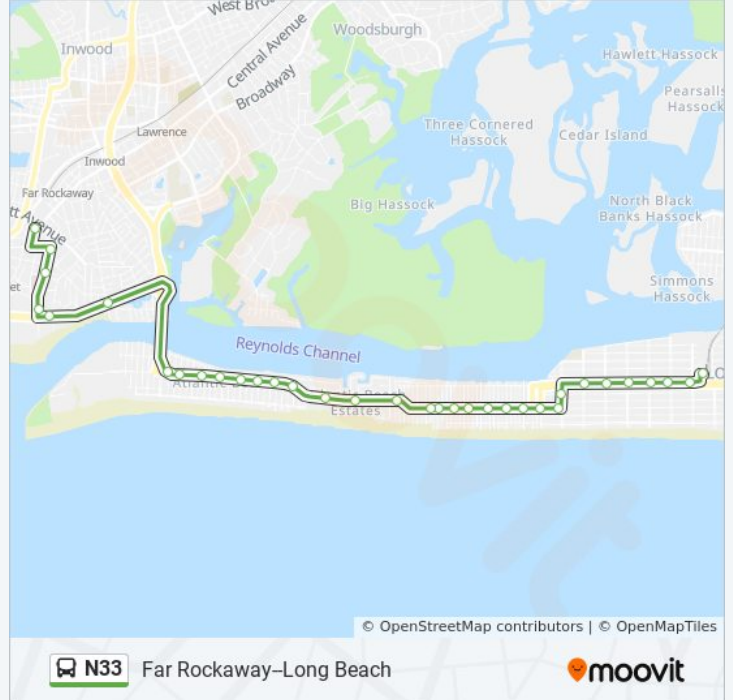

W Beech St + Arizona Ave

W Beech St + Wyoming Ave

W Beech St + Tennessee Ave

W Beech St + Maryland Ave

W Beech St + Georgia Ave

W Beech St + Illinois Ave

W Beech St + Nevada Ave

Beech St + Clayton Ave

**N33 bus Info****Direction:** Far Rockaway**Stops:** 34**Trip Duration:** 29 min**Line Summary:**

Park St + Putnam Blvd

Park St + Montgomery Blvd

Park St + Jefferson Blvd

Park St + Genesee Blvd

Park St + Cayuga Ave

Atl Beach Park St. Albany Blvd

Beach 9 St / Seagirt

Beach 17 St / Seagirt

Seagirt Bl / B 19

Gateway Bl / B 19

Cornaga Av / B 19

Mott Av / B 21st

**Direction: Long Beach**

34 stops

[VIEW LINE SCHEDULE](#)

Mott Av / B 21st

New Haven Av / B 20

B 20th St. & Plainview Ave.

B 17 St / Seagirt

B 9 St / Seagirt

Atl Beach Park St Albany Blvd