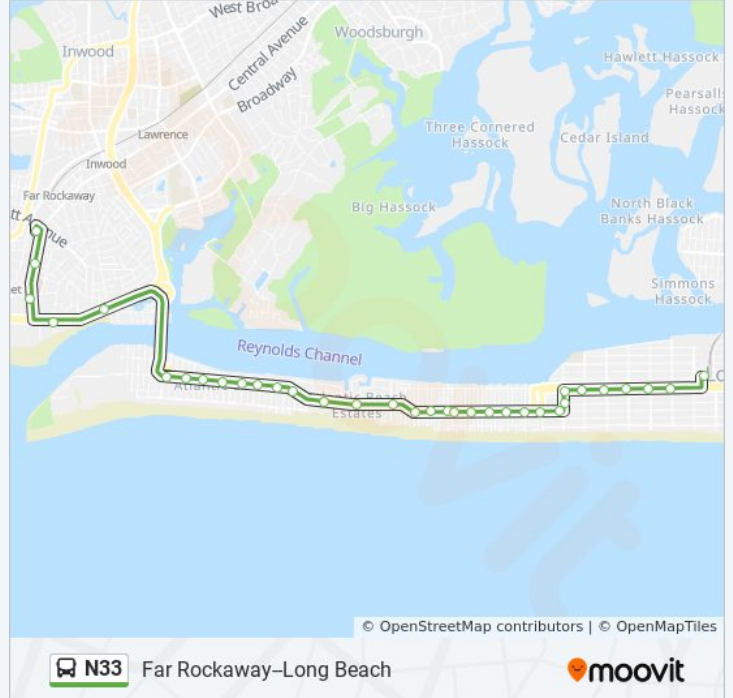

Atl Bch W Beech St @ Brookline Ave

W Beech Street & Connecticut Ave

W Beech St + Georgia Ave

W Beech St + Maryland Ave

W Beech St + Tennessee Ave

W Beech St + Wyoming Ave

W Beech St + Arizona Ave

W Beech St + New York Ave

W Beech St + Grand Blvd

Grand Blvd + W Olive St

Grand Blvd + W Park St

W Park Ave / Lindell Blvd

W Park Ave + Washington Blvd

W Park St + Lafayette Blvd

W Park St + Laurelton Blvd

W Park St + Magnolia Blvd

Long Beach Bus Term

N33 bus time schedules and route maps are available in an offline PDF at moovitapp.com. Use the [Moovit App](#) to see live bus times, train schedule or subway schedule, and step-by-step directions for all public transit in New York - New Jersey.

[About Moovit](#) · [MaaS Solutions](#) · [Supported Countries](#) · [Mooviter Community](#)

© 2024 Moovit - All Rights Reserved

Check Live Arrival Times