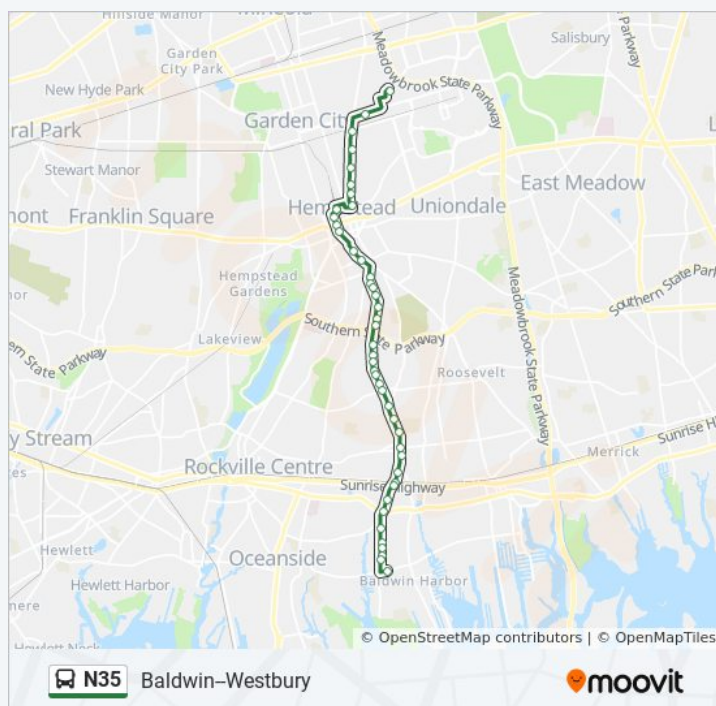

Grand Ave + Sprague St

Grand Ave. & Williams St.

Grand Ave + Grand Terrace Ave

Grand Ave Opp Stratford Ave

Grand Ave + Village Ave

Grand Ave + School Dr

Baldwin Rd + Weir St(Heroes Way)

N35 bus Time Schedule

Roosevelt Field Route Timetable:

Sunday	7:32 AM - 9:00 PM
Monday	8:32 AM - 10:32 PM
Tuesday	8:32 AM - 10:32 PM
Wednesday	8:32 AM - 10:32 PM
Thursday	8:32 AM - 10:32 PM
Friday	8:32 AM - 10:32 PM
Saturday	8:32 AM - 10:32 PM

N35 bus Info

Direction: Roosevelt Field

Stops: 45

Trip Duration: 43 min

Line Summary:

Baldwin Rd + Downs Rd

Baldwin Rd. & Harold Ave.

Baldwin Rd + Brown Ave