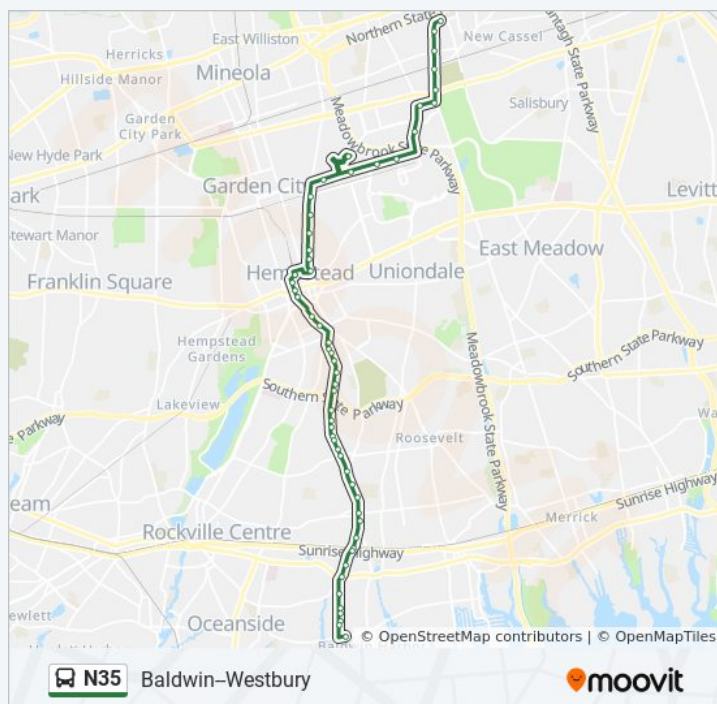

Grand Ave + Sprague St

Grand Ave. & Williams St.

Grand Ave + Grand Terrace Ave

Grand Ave Opp Stratford Ave

Grand Ave + Village Ave

Grand Ave + School Dr

N35 bus Time Schedule

Westbury Route Timetable:

Sunday	6:00 AM - 8:00 PM
Monday	5:00 AM - 11:15 PM
Tuesday	5:00 AM - 11:15 PM
Wednesday	5:00 AM - 11:15 PM
Thursday	5:00 AM - 11:15 PM
Friday	5:00 AM - 11:15 PM
Saturday	6:00 AM - 9:00 PM

N35 bus Info

Direction: Westbury

Stops: 56

Trip Duration: 64 min

Line Summary:

Baldwin Rd + Weir St(Heroes Way)

Baldwin Rd + Downs Rd

Baldwin Rd. & Harold Ave.

Baldwin Rd + Brown Ave

Baldwin Rd + Acacia Ave