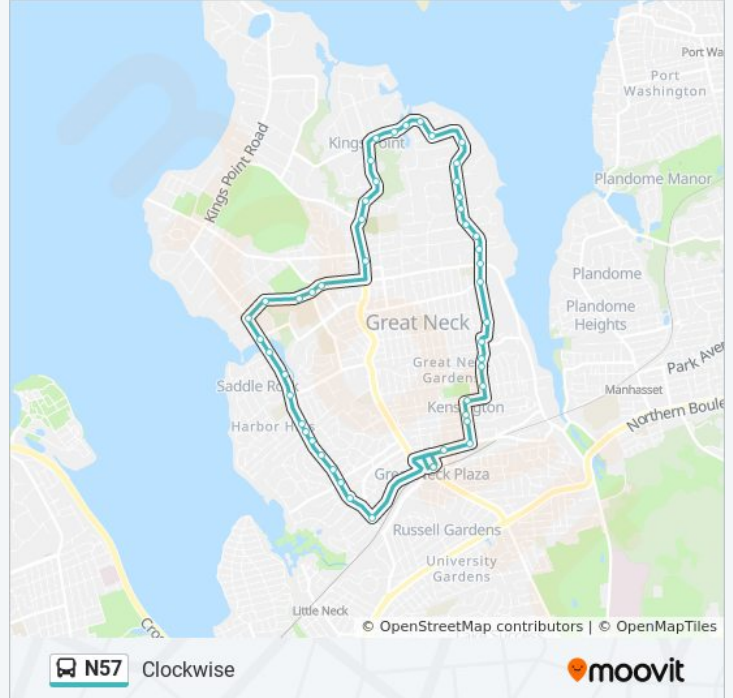

**N57 bus Info**

**Direction:** Clockwise

**Stops:** 49

**Trip Duration:** 31 min

**Line Summary:**

Middle Neck Rd Opp Kings Terrace  
 East Shore Rd + Kennilworth Terrac  
 East Shore Rd & Twin Ponds St  
 East Shore Rd & Broadlawn Ave  
 East Shore Rd Opp Harbor Rd  
 East Shore Rd + Orchard La  
 East Shore Rd + Broadlawn Ave.  
 East Shore Rd & Cow Ln  
 East Shore Road + Steven Ln  
 East Shore Rd Opp Blue Sea La  
 East Shore Rd + Remsen Rd  
 East Shore Rd + Henhawk Rd  
 East Shore Rd + Rogers Rd  
 E Shore Rd + Heritage La/Shelter Ba  
 Station Rd + Hicks La  
 Station Rd + Fairview Rd  
 Station Rd + Baker Hill Rd  
 Station Rd + Old Colony La  
 Station Rd + Wooleys La  
 Station Rd + Oxford Blvd  
 Station Rd + Forest Ave.  
 Station Rd & Gilchrest Rd  
 Gilchrest Rd + Beverly Rd  
 Gilchrest Rd + Nassau Dr  
 Grace Ave + Gilchrest Rd  
 Grace Ave + Barstow Rd  
 Great Neck Sta / North

**Direction: Cntr-Clockwise**

48 stops

[VIEW LINE SCHEDULE](#)

Great Neck Sta / North

Barstow Rd / Grace

**N57 bus Time Schedule**

Cntr-Clockwise Route Timetable:

Sunday	Not Operational
Monday	3:15 PM - 6:35 PM
Tuesday	3:15 PM - 6:35 PM

Gilchrest Rd + Grace Ave

Gilchrest Rd & Nassau Dr

Gilchrest Rd & Beverly Rd

Station Rd + Gilchrest Rd.

Station Rd + Vista Hill Rd

Station Rd + Wooleys La

Station Rd + Ravine Rd

Station Rd & White Pine Ln

Station Rd + Fairview Ave

East Shore Rd + Hicks La

East Shore Rd + Shelter Bay Dr

East Shore Rd + Rogers Rd

East Shore Rd + Gracefield Dr

East Shore Rd Opp Remsen Rd

East Shore Rd + Blue Sea La

East Shore Rd Opp Steven Ln