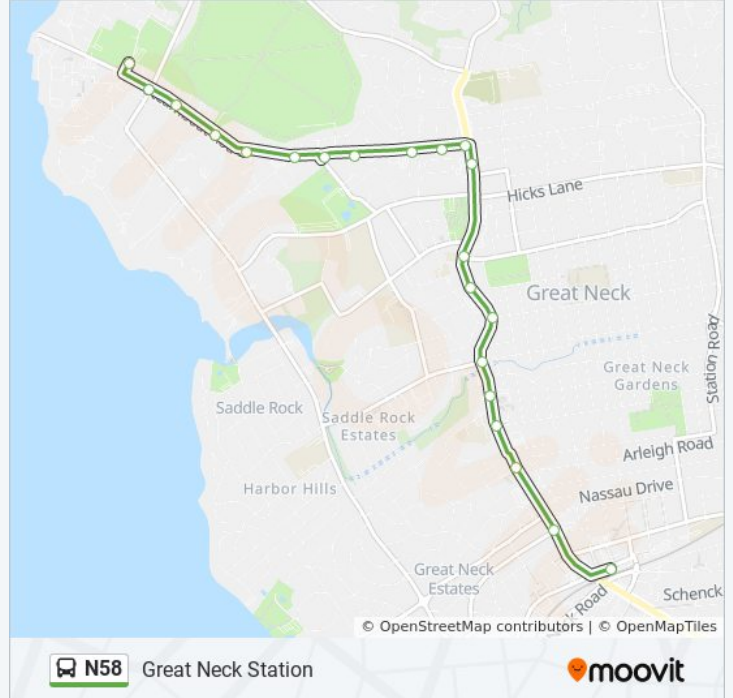

N58 bus Info

Direction: Great Neck Station

Stops: 21

Trip Duration: 15 min

Line Summary:

Middle Neck Rd Opp Allenwood Rd.

Middle Neck Rd & Linden Blvd.

Middle Neck Rd + Maple Dr

Great Neck Sta / North

Direction: Merch Marine Acad

20 stops

[VIEW LINE SCHEDULE](#)

Great Neck Sta / North

Middle Neck Rd @ Squire Movie Theat

Middle Neck Rd Opp Linden Blvd

Middle Neck Rd + Allenwood Rd

Middle Neck Rd + Wooleys La.

Middle Neck Rd & Piccadilly Rd.

Middle Neck Rd & Baker Hill Rd

Middle Neck Rd Opp Brokaw Ln.

Middle Neck Rd + Fairview Ave

North Rd / Middle Neck Rd

Steamboat Rd + Old Tree La

Steamboat Rd + Gilbert Rd.

Stops: 20

Trip Duration: 14 min

Line Summary:

Kings Point Rd / Steamboat

Step Stone Ln / Sunset Rd

Direction: Mma Via Kings Pt Pond

32 stops

[VIEW LINE SCHEDULE](#)