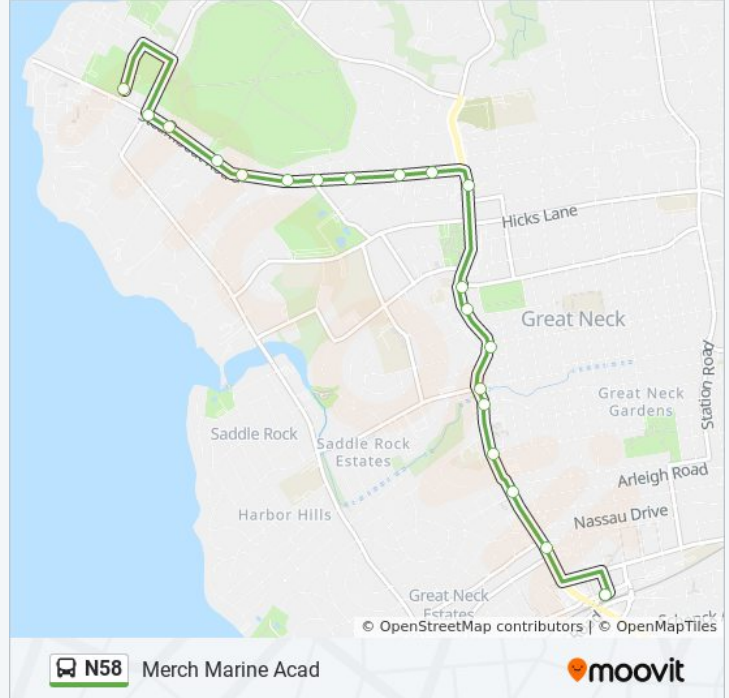

Steamboat Rd + George St

Steamboat Rd + Allen La

Steamboat Rd Opp Potters Ln

Steamboat Rd Opp Morris La

Steamboat Rd Opp Pickwood La.

Steamboad Rd & Kings Place

N58 bus Time Schedule

Merch Marine Acad Route Timetable:

Sunday	6:28 AM - 9:45 PM
Monday	6:12 AM - 10:03 PM
Tuesday	6:12 AM - 10:03 PM
Wednesday	6:12 AM - 10:03 PM
Thursday	6:12 AM - 10:03 PM
Friday	6:12 AM - 10:03 PM
Saturday	6:28 AM - 9:45 PM

N58 bus Info

Direction: Merch Marine Acad

Stops: 20

Trip Duration: 14 min

Line Summary:

Kings Point Rd / Steamboat

Step Stone Ln / Sunset Rd

Direction: Mma Via Kings Pt Pond

32 stops

[VIEW LINE SCHEDULE](#)