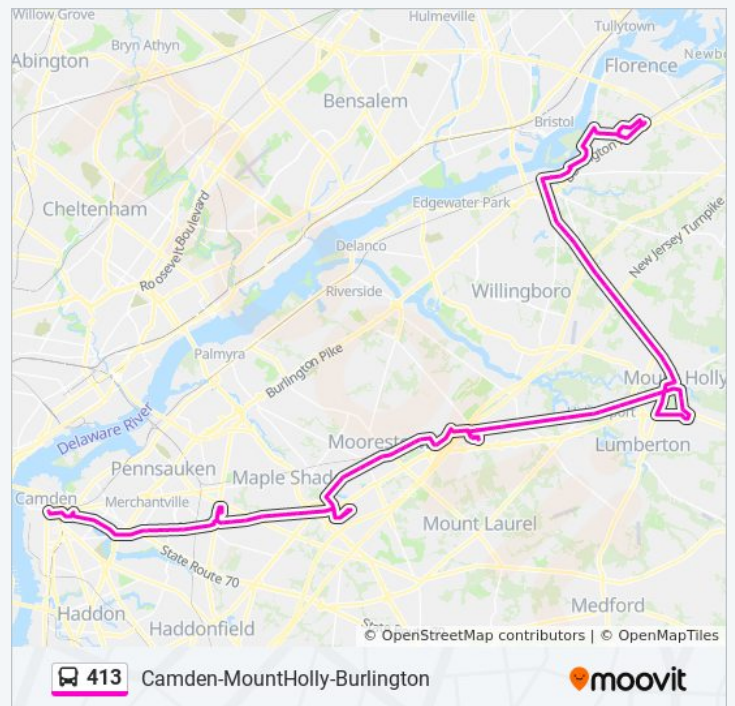

Direction: Camden Lumbertn Plz Camden Rowan at Bc

Stops: 83

Trip Duration: 101 min

Line Summary:

Washington St at Lippincott Ln

Marne Hwy at Maple Ave

Marne Hwy at Maple Lane

Marne Hwy at Oak Lane

Marne Hwy at N Broad Street

Marne Hwy at Washington St

Marne Hwy at Hainesport Rd

Marne Hwy at Maryland Ave

Marne Hwy at Trenton Ave

Marne Hwy at Ark Rd

Marne Hwy at Larchmont Blvd

Marne Hwy at Hartford Rd