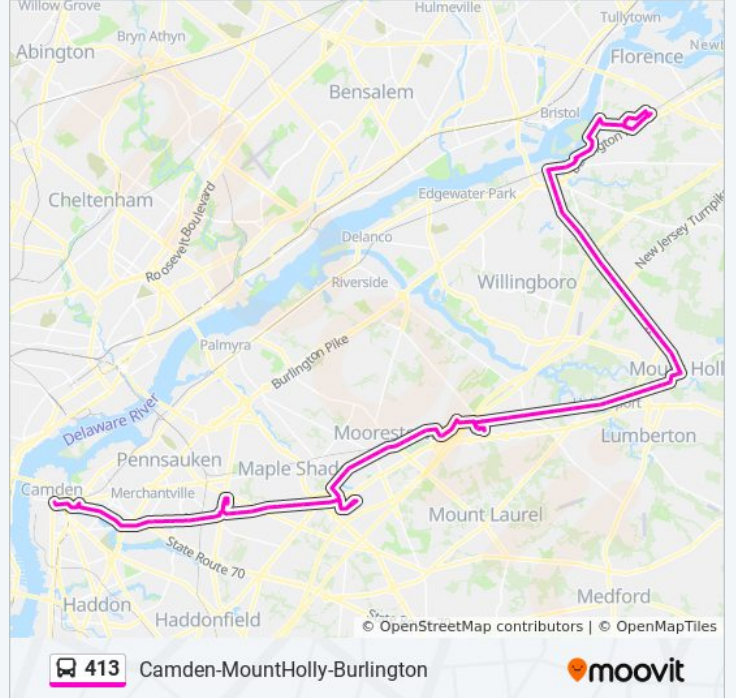

Marne Hwy at N Broad Street

Marne Hwy at Washington St

Marne Hwy at Hainesport Rd

Marne Hwy at Maryland Ave

Marne Hwy at Trenton Ave

Marne Hwy at Ark Rd

Marne Hwy at Larchmont Blvd

Marne Hwy at Hartford Rd

College Circle at Technology Way

Rowan College at Burlington-Mt Laurel

College Circle at Technology Way

Centerton Rd at Ymca Dr

Centerton Rd at Young Ave

Main St at Borton Landing Rd#

E Main St at Pancoast Ave#