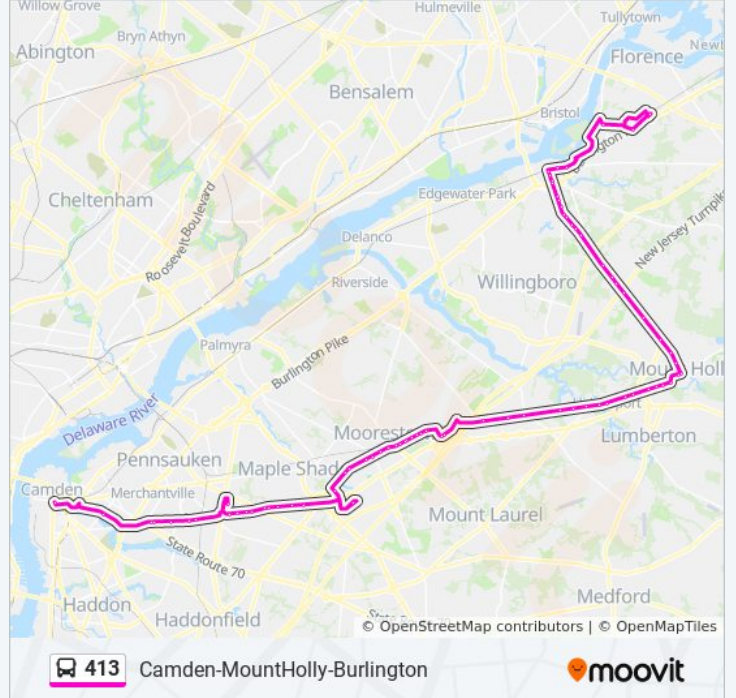

Washington St at Lippincott Ln

Marne Hwy at Maple Ave

Marne Hwy at Maple Lane

Marne Hwy at Oak Lane

Marne Hwy at N Broad Street

Marne Hwy at Washington St

Marne Hwy at Hainesport Rd

Marne Hwy at Maryland Ave

Marne Hwy at Trenton Ave

Marne Hwy at Ark Rd

Marne Hwy at Larchmont Blvd

Marne Hwy at Hartford Rd

Centerton Rd at Ymca Dr

Centerton Rd at Young Ave

Main St at Borton Landing Rd#

E Main St at Pancoast Ave#

E Main St at Poplar Ave#

E Main St at N Stanwick Rd#

E Main St at Zelle Ave#

E Main St 200'W Of Zelle Ave#

E Main St at Curtis Lane#

E Main St at Mount Laurel Rd#

Main St at Chester Ave

E Main St at Mill St#

Rt-38 at Rudderow Ave

Rt-38 at Mill Rd

Rt-38 at East Lake St

Rt-38 1910'W Of Coles Ave

Rt-38 at Chestnut St

Rt-38 at Woods Rd

Rt-38 at Cherry Hill Mall Dr

Rt-38 at Pedestrian Bridge157