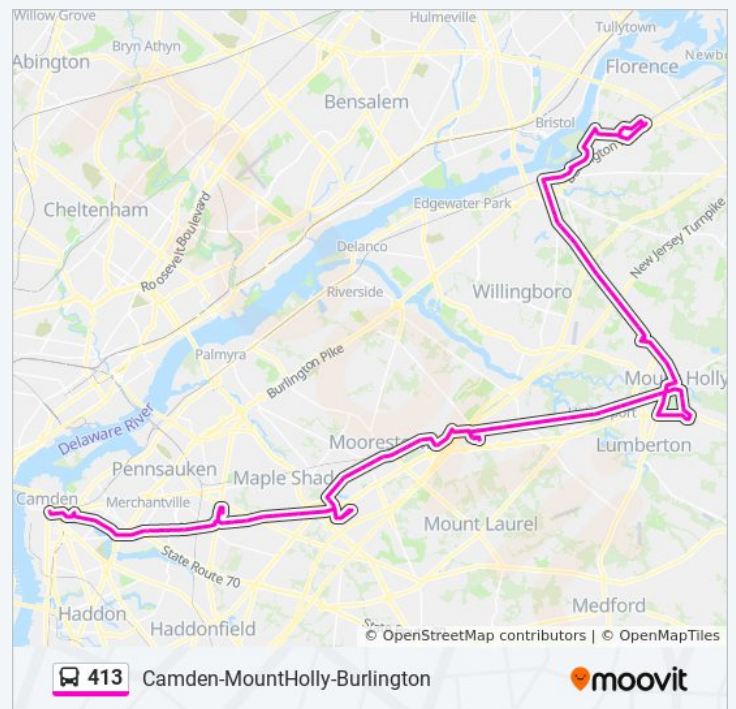

Washington St at King St

Washington St at Rose St

Washington St at Lippincott Ln

Marne Hwy at Maple Ave

Marne Hwy at Maple Lane

Marne Hwy at Oak Lane

Marne Hwy at N Broad Street

Marne Hwy at Washington St

Marne Hwy at Hainesport Rd

Marne Hwy at Maryland Ave

Marne Hwy at Trenton Ave

Marne Hwy at Ark Rd

Marne Hwy at Larchmont Blvd

Marne Hwy at Hartford Rd

College Circle at Technology Way

Rowan College at Burlington-Mt Laurel