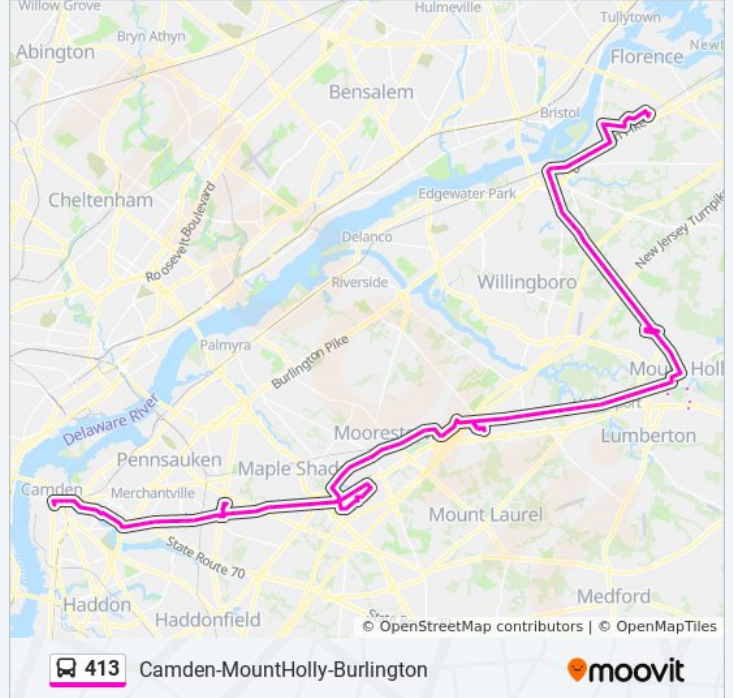

Marne Hwy at Maple Lane

Washington St at Carlton Ave

Washington St at Madison Ave

Washington St 200'W Of Bispham St

Pine St at Wollner Dr

Pine St at South Ave

Lumberton Plaza (Nj 38)#

Virtua Memorial Hospital Burlington Co