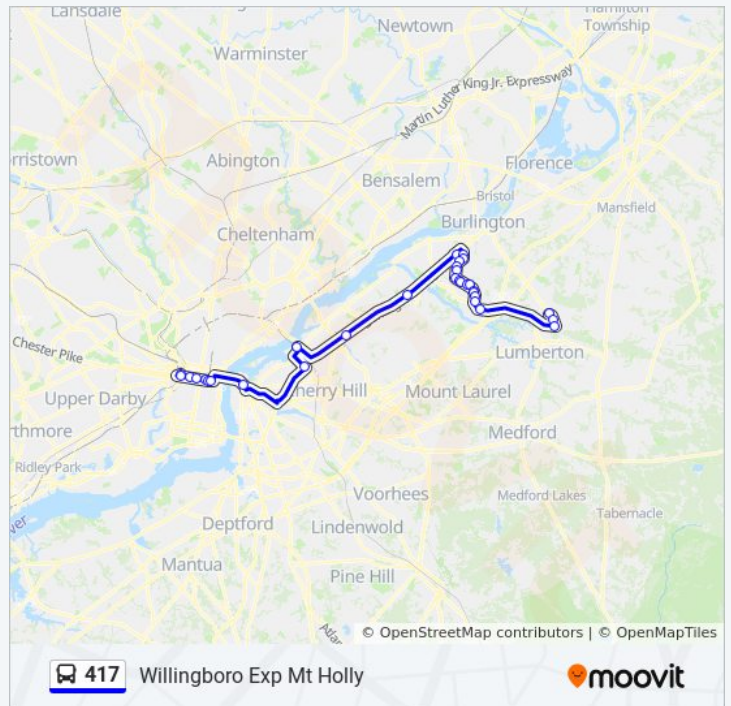

417 bus Info

Direction: Willingboro Exp Mt Holly

Stops: 31

Trip Duration: 91 min

Line Summary:

Rt-130 at Cinnaminson Ave/Church Rd

Rt-130 at Fairview St

Willingboro Town Center

Van Sciver Pkwy at Sheffield Dr

Van Sciver Pkwy at Sharon Turnpike

Sunset Rd 135'N Of Bentley Ln

Veterans Pkwy at Sedgwick Ln

Veterans Pkwy at Brooklawn Dr

Veterans Pkwy at Salem Rd

Veterans Pkwy at Millbrook Dr

Veterans Pkwy at Millstone Ln

Veterans Pkwy at J.F.K. Way

Veterans Pkwy at Garfield Dr

Garfield Dr at Elsin Ln

Garfield Dr at Gabriel Ln

Garfield Dr at Eden Rock Ln - North

Garfield Dr at Genesee Ln

Rancocas Rd at Bridge St#

Rancocas Rd Between King St & High St

High St at Hillside Rd

High St at Ridgely St/Levis St

417 bus time schedules and route maps are available in an offline PDF at moovitapp.com. Use the [Moovit App](#) to see live bus times, train schedule or subway schedule, and step-by-step directions for all public transit in New York - New Jersey.