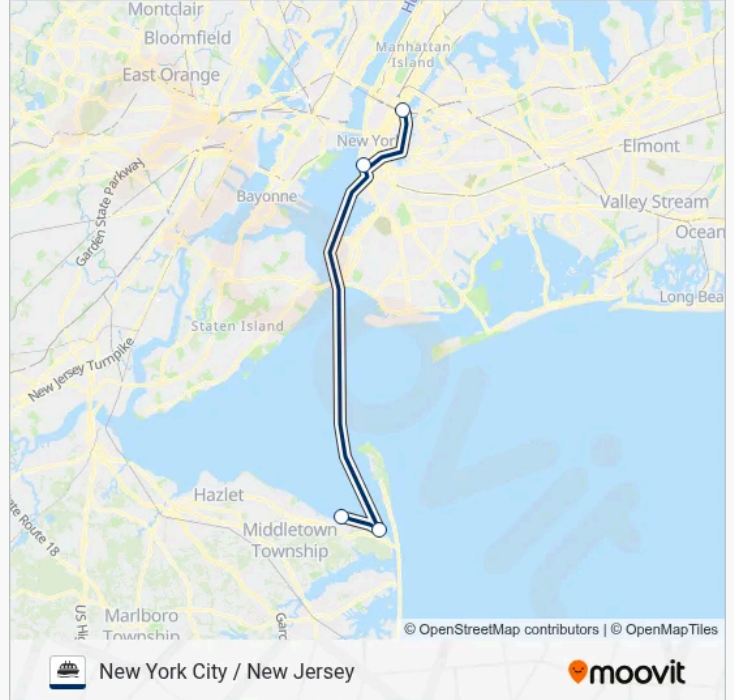

Use the Moovit App to find the closest SEASTREAK ferry station near you and find out when is the next SEASTREAK ferry arriving.

Direction: Paulus Hook, NJ

4 stops

[VIEW LINE SCHEDULE](#)

Belford, NJ

Battery Maritime Building Slip 5

SEASTREAK ferry Info

Direction: Paulus Hook, NJ

Stops: 4

Trip Duration: 60 min

Line Summary:

Direction: Atlantic Highlands, NJ

4 stops

[VIEW LINE SCHEDULE](#)

East 35th St., Nyc

Battery Maritime Building Slip 5

Highlands, NJ

Atlantic Highlands, NJ

SEASTREAK ferry Time Schedule

Atlantic Highlands, NJ Route Timetable:

Monday	7:40 AM-6:30 PM
Tuesday	7:40 AM-6:30 PM
Wednesday	7:40 AM-6:30 PM
Thursday	7:40 AM-6:30 PM
Friday	7:40 AM-6:30 PM
Saturday	Not Operational
Sunday	Not Operational

SEASTREAK ferry Info

Direction: Atlantic Highlands, NJ

Stops: 4

Trip Duration: 75 min

Line Summary:

Direction: Highlands, NJ

4 stops

[VIEW LINE SCHEDULE](#)