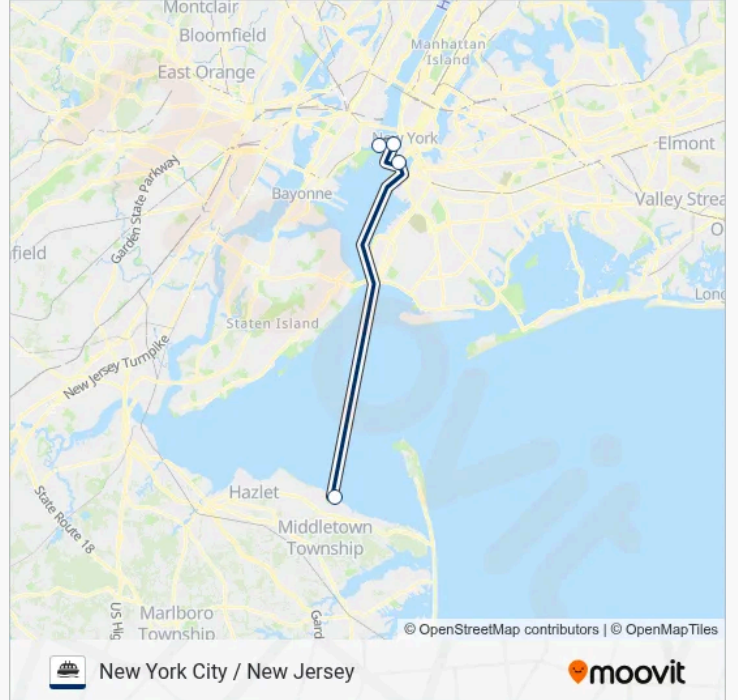

Use the Moovit App to find the closest SEASTREAK ferry station near you and find out when is the next SEASTREAK ferry arriving.

Direction: Paulus Hook, NJ

4 stops

[VIEW LINE SCHEDULE](#)

Belford, NJ

Battery Maritime Building Slip 5

Brookfield Place, NY

Paulus Hook, NJ

SEASTREAK ferry Time Schedule

Paulus Hook, NJ Route Timetable:

Monday	5:40 AM
Tuesday	5:40 AM
Wednesday	5:40 AM
Thursday	Not Operational
Friday	Not Operational
Saturday	Not Operational
Sunday	5:40 AM

SEASTREAK ferry Info

Direction: Paulus Hook, NJ

Stops: 4

Trip Duration: 60 min

Line Summary:

Direction: Atlantic Highlands, NJ

4 stops

[VIEW LINE SCHEDULE](#)

SEASTREAK ferry Info

Direction: Atlantic Highlands, NJ

Stops: 4

Trip Duration: 75 min

Line Summary:

Direction: Highlands, NJ

4 stops

[VIEW LINE SCHEDULE](#)