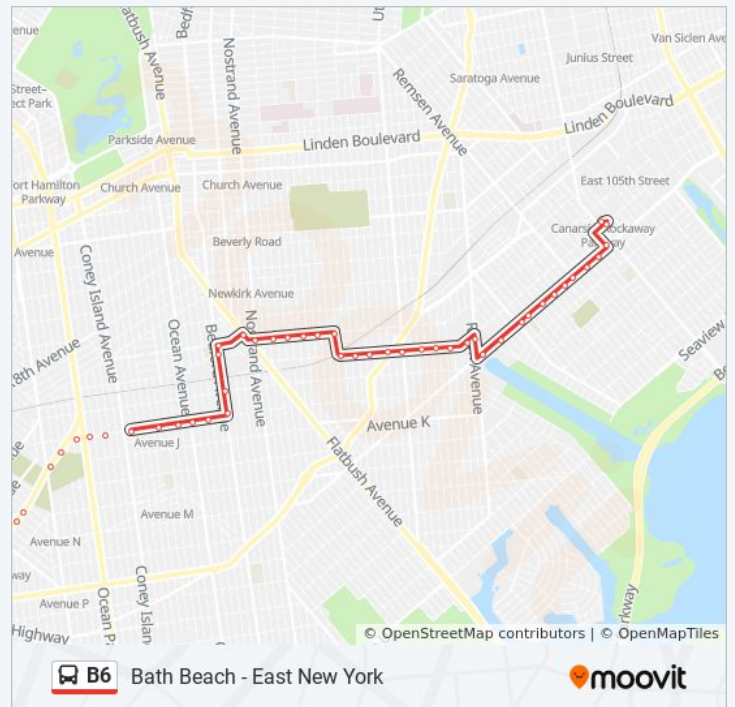

Direction: Rockaway Pky Sta

60 stops

[VIEW LINE SCHEDULE](#)

Cropsey Av Av/Bay 37 St

Cropsey Av/23 Av

Cropsey Av/Bay 31 St

Bay Pky/Bath Av

Bay Pky/Benson Av

Bay Pky/86 St

Bay Pky/83 St

Bay Pky/80 St

Bay Pky/78 St

Bay Py/Stillwell Av

Bay Py/W 12 St

Bay Py/W 10 St

Bay Py/West 8 St

Bay Py/64 St

Bay Py/62 St

Bay Py/60 St

Bay Py/Mc Donald Av

Bay Py/E 3 St

Av J/E 5 St

Av J/Ocean Py

Av J/E 8 St

Av J/Coney Island Av

Av J/E 16 St

Av J/E 18 St

Av J/Ocean Av

Av J/E 22 St

Bedford Av/Av J

Bedford Av/Av I

B6 bus Time Schedule

Rockaway Pky Sta Route Timetable:

Sunday	Not Operational
Monday	4:43 AM - 9:32 PM
Tuesday	4:43 AM - 9:32 PM
Wednesday	4:43 AM - 9:32 PM
Thursday	4:43 AM - 9:32 PM
Friday	4:39 AM - 9:29 PM
Saturday	6:19 AM - 9:24 PM

B6 bus Info

Direction: Rockaway Pky Sta

Stops: 60

Trip Duration: 65 min

Line Summary: