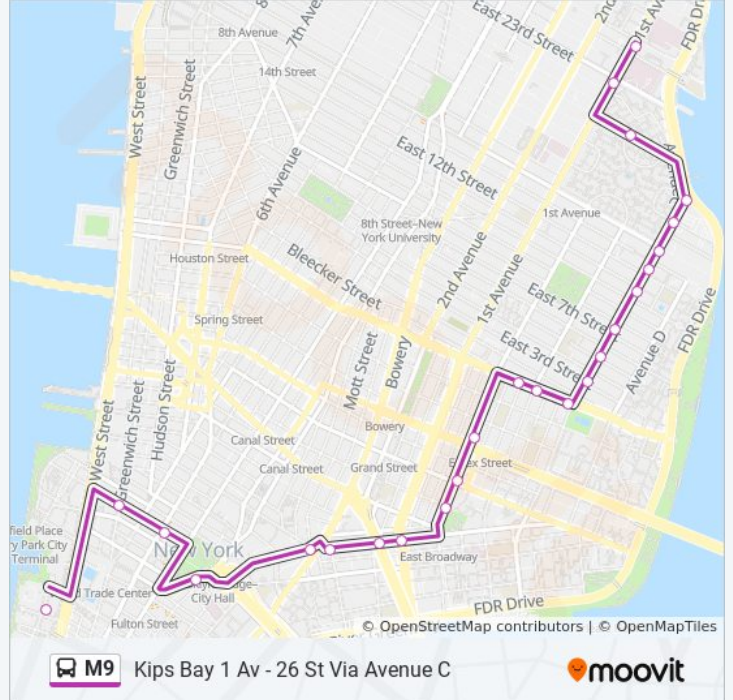

Av C/E 12 St

Av C/E 14 St

Av C/E 16 St

Av C/Fdr Drive

E 20 St/E 20 St Loop

1 Av/E 23 St

1 Av/E 25 St

M9 bus time schedules and route maps are available in an offline PDF at moovitapp.com. Use the [Moovit App](#) to see live bus times, train schedule or subway schedule, and step-by-step directions for all public transit in New York - New Jersey.

[About Moovit](#) • [MaaS Solutions](#) • [Supported Countries](#) • [Mooviter Community](#)

© 2024 Moovit - All Rights Reserved

Check Live Arrival Times