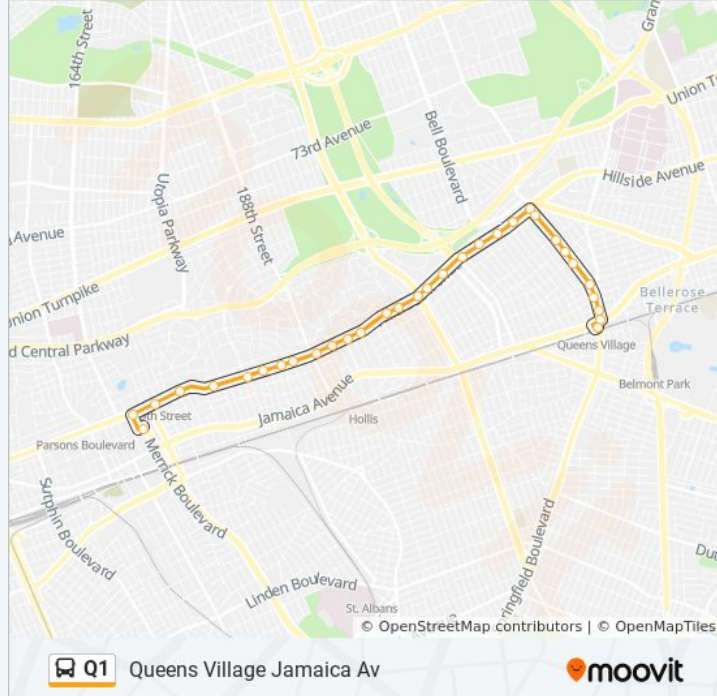

Use the Moovit App to find the closest Q1 bus station near you and find out when is the next Q1 bus arriving.

**Direction: Bellerose 243 St**

34 stops

[VIEW LINE SCHEDULE](#)

- 165 St/Terminal
- 165 St / Hillside
- Hillside Av/168 Pl
- Hillside Av/171 St
- Hillside Av/175 St
- Hillside Av/180 St
- Hillside Av/182 Pl
- Hillside Av/184 St
- Hillside Av/187 St
- Hillside Ave / 189th St
- Hillside Av/191 St
- Hillside Av/193 St
- Hillside Av/195 Pl
- Hillside Ave / 199th St
- Hillside Ave + 202nd St
- Hillside Av/205 St
- Hillside Av/207 St
- Hillside Av/210 St
- Hillside Av/212 St
- Hillside Av/214 St
- Hillside Av/215 Pl

### Q1 bus Info

**Direction:** Queens Village Jamaica Av

**Stops:** 32

**Trip Duration:** 26 min

**Line Summary:**

Hillside Ave + 202nd St

Hillside Av/205 St

Hillside Av/207 St

Hillside Av/210 St

Hillside Av/212 St

Hillside Av/214 St

Hillside Av/215 Pl

Hillside Av/218 St

Hillside Ave & Springfield Blvd

Springfield Bl/89 Av

Springfield Bl/90 Av

Springfield Bl/91 Av

Springfield Bl/92 Av

Springfield Bl/93 Av

Springfield Bl/94 Av

Springfield Bl/94 Dr

Springfield Bl/Jamaica Av

Amboy La/Springfield Bl

Q1 bus time schedules and route maps are available in an offline PDF at [moovitapp.com](https://moovitapp.com). Use the [Moovit App](#) to see live bus times, train schedule or subway schedule, and step-by-step directions for all public transit in New York - New Jersey.