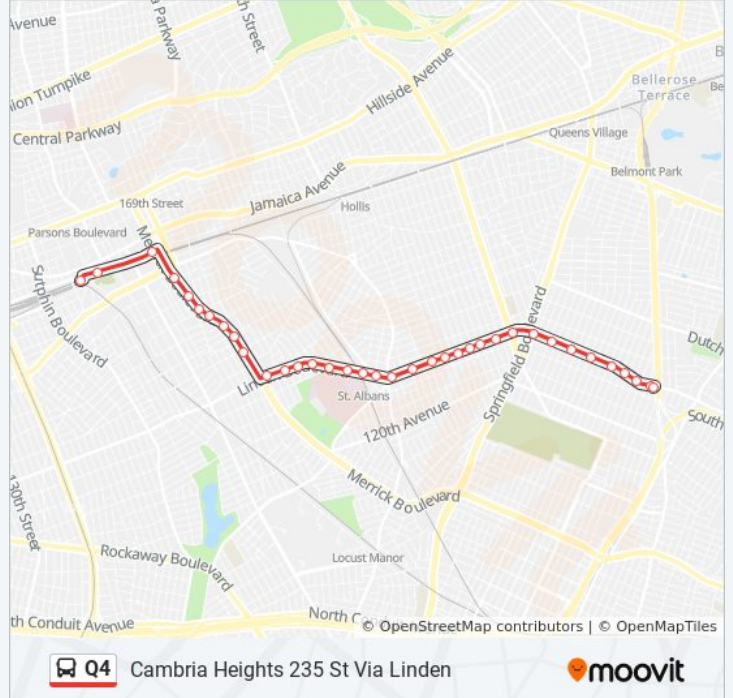

Use the Moovit App to find the closest Q4 bus station near you and find out when is the next Q4 bus arriving.

Direction: Cambria Heights 235 St Via Linden

36 stops

[VIEW LINE SCHEDULE](#)

- Teardrop/Layover
- Archer Av/Bay H
- Archer Av/165 St
- Merrick Bl/104 Av
- Merrick Blvd/107 Av
- Merrick Bl/108 Av
- Merrick Bl/169 Pl
- Merrick Bl/109 Av
- Merrick Bl/110 Av
- Merrick Blvd/111 Av
- Linden Bl/172 St
- Linden Bl/174 St
- Linden Bl/175 Pl
- Linden Bl/177 St
- Linden Bl/178 St
- Linden Bl/179 St
- Linden Bl/Newburg St
- Linden Bl/Everitt Pl
- Linden Bl/Farmers Bl
- Linden Bl/192 St
- Linden Bl/195 St

Q4 bus Info

Direction: Cambria Heights 235 St Via Linden

Stops: 36

Trip Duration: 31 min

Line Summary:

Linden Bl/197 St
 Linden Bl/199 St
 Linden Bl/201 St
 Linden Bl/202 St
 Linden Bl/204 St
 Linden Bl/Francis Lewis Bl
 Linden Bl/Springfield Bl
 Linden Bl/219 St
 Linden Bl/222 St
 Linden Bl/225 St
 Linden Bl/228 St
 Linden Bl/230 St
 Linden Bl/232 St
 Linden Bl/235 St
 235 St / Linden Bl

Direction: Limited Cambria Heights 235 St Via Linden

18 stops
[VIEW LINE SCHEDULE](#)

- Teardrop/Layover
- Archer Av/Bay H
- Merrick Bl/104 Av
- Merrick Bl/109 Av
- Linden Bl/172 St
- Linden Bl/179 St
- Linden Bl/Farmers Bl
- Linden Bl/197 St

Q4 bus Info

Direction: Limited Jamaica Parsons-Archer

Stops: 17

Trip Duration: 33 min

Line Summary:

Liberty Av/Merrick Bl

Archer Av/Parsons Bl

Teardrop/Layover