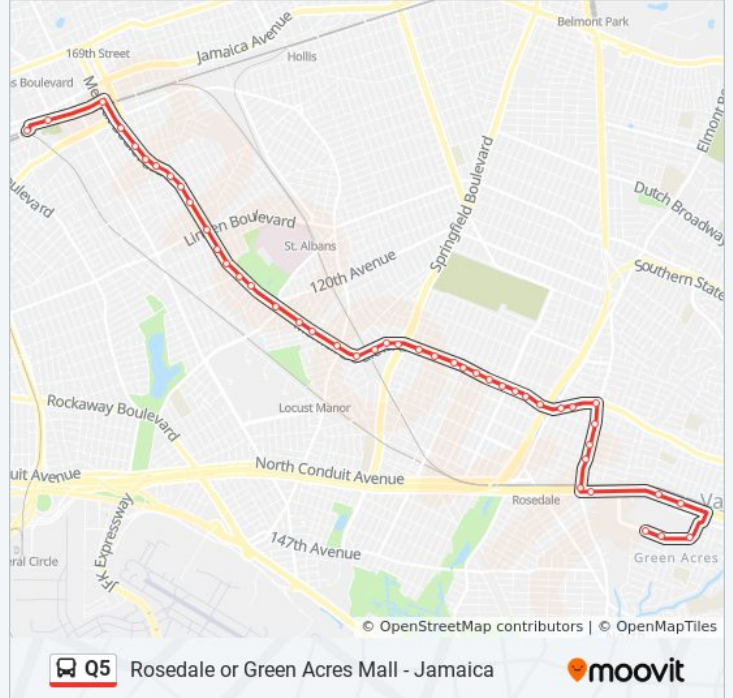

Q5 bus Info

Direction: Green Acres Via Merrick

Stops: 46

Trip Duration: 42 min

Line Summary:

Merrick Blvd / 127th Ave

Merrick Blvd / 130th Rd Farmers Blv

Merrick Blvd / Belknap St

Merrick Blvd / 228th St

Merrick Blvd / 230th St

Merrick Blvd / 231st St

Merrick Bl/233 St

Merrick Bl/Laurelton Py

Merrick Rd / 241nd St

Merrick Bl/243 St

Merrick Rd + Ocean Ave Cityline

Hook Creek Bl/133 Dr

Hook Creek Bl/135 Av

Hook Creek Bl/136 Av

Hook Creek Bl/Sunrise Hy

Sunrise Hwy/Sunrise Cinemas

Sunrise Hwy/Caldor

Sunrise Hwy/S Terrace Pl

West Circle Dr / Woodland Rd

West Circle Dr / Mayfield Lane

West Circle Dr /Parking Structure (Arrive)

Direction: Jamaica Parsons-Archer Via Merrick

42 stops

[VIEW LINE SCHEDULE](#)

Q5 bus Time Schedule

Jamaica Parsons-Archer Via Merrick Route