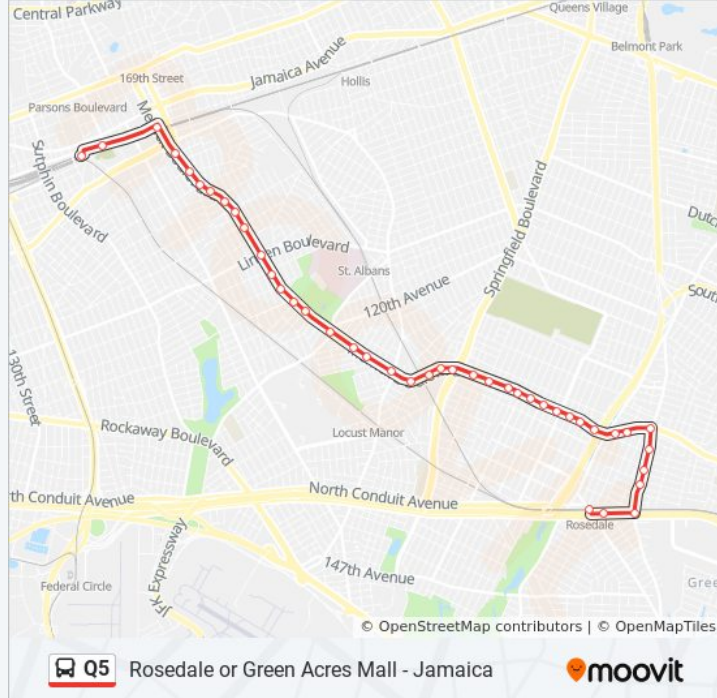

Merrick Blvd / 130th Rd Farmers Blv

Merrick Blvd / Belknap St

Merrick Blvd Opp Montauk St

Merrick Bl/Pineville La

Merrick Bl/Springfield Bl

Merrick Bl/218 St

Merrick Blvd / 220th St

Merrick Bl/222 St

Merrick Bl/224 St

Merrick Bl/226 St

Merrick Blvd / 228th St

Merrick Blvd / 230th St

Merrick Blvd / 231st St

Merrick Bl/233 St

Merrick Bl/Laurelton Py

Merrick Rd / 241nd St

Merrick Bl/243 St

Merrick Rd + Ocean Ave Cityline

Hook Creek Bl/133 Dr

Hook Creek Bl/135 Av

Hook Creek Bl/136 Av

Hook Creek Bl/Sunrise Hy

Sunrise Hwy/Opp 24502 S Conduit Av

Sunrise Hwy/Francis Lewis Bl

Q5 bus time schedules and route maps are available in an offline PDF at moovitapp.com. Use the [Moovit App](#) to see live bus times, train schedule or subway schedule, and step-by-step directions for all public transit in New York - New Jersey.

[About Moovit](#) · [MaaS Solutions](#) · [Supported Countries](#) · [Mooviter Community](#)

© 2024 Moovit - All Rights Reserved

Check Live Arrival Times