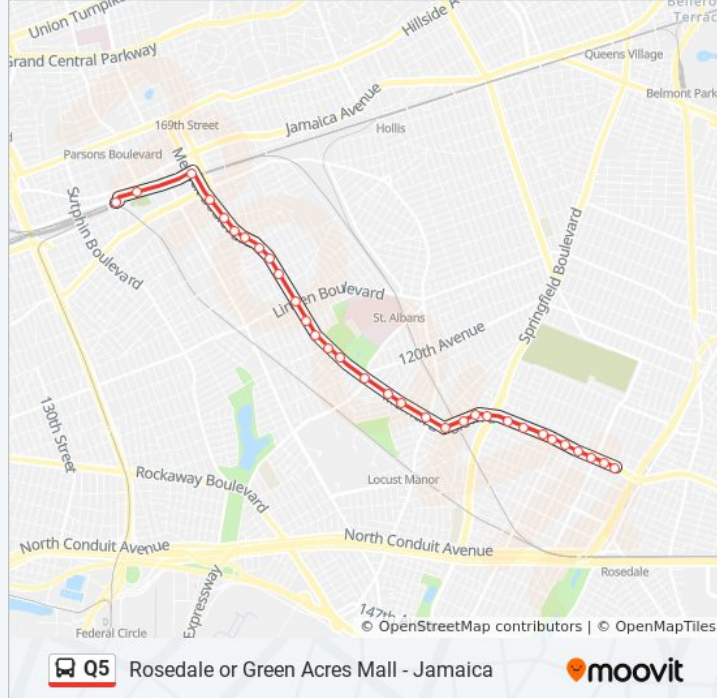

Q5 bus Info

Direction: 231 St Via Merrick

Stops: 32

Trip Duration: 32 min

Line Summary:

Merrick Blvd Opp Montauk St

Merrick Bl/Pineville La

Merrick Bl/Springfield Bl

Merrick Bl/218 St

Merrick Blvd / 220th St

Merrick Bl/222 St

Merrick Bl/224 St

Merrick Bl/226 St

Merrick Blvd / 228th St

Merrick Blvd / 230th St

Merrick Blvd / 231st St

Merrick Bl/233 St

Direction: Green Acres Via Merrick

46 stops

[VIEW LINE SCHEDULE](#)

Teardrop/Layover

Archer Av /Bay D

Archer Ave / Merrick Blvd

Merrick Bl/104 Av

Merrick Blvd/107 Av

Merrick Bl/108 Av

Merrick Bl/169 Pl

Merrick Bl/109 Av

Merrick Bl/110 Av

Merrick Blvd/111 Av

Merrick Blvd/Linden Blvd

Merrick Bl/115 Av