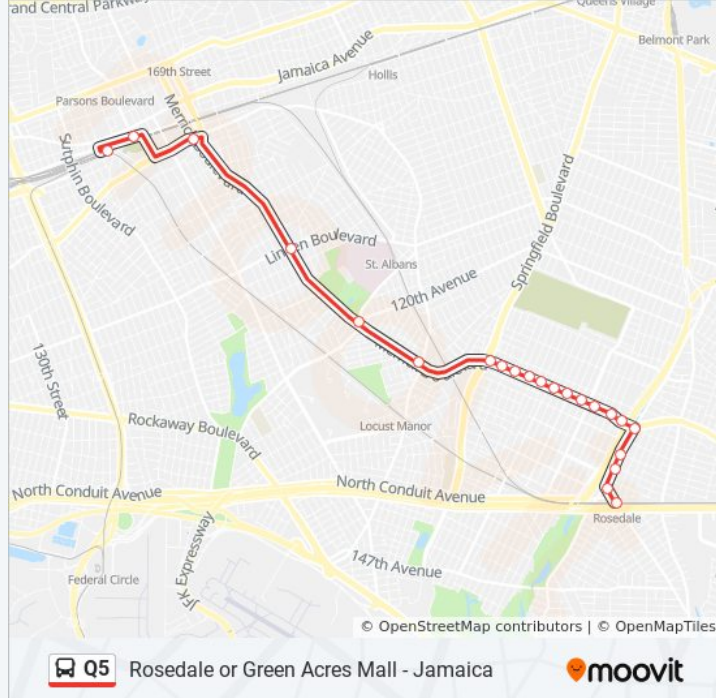

Merrick Bl/108 Av

Merrick Bl/107 Av

Merrick Bl/105 Av

Merrick Bl/Liberty Av

168 St/Douglas Av

Archer Av/165 St

Archer Av/Parsons Bl

Teardrop/Layover

Merrick Blvd / 220th St

Merrick Bl/218 St

Merrick Blvd / Springfield Blvd

Merrick Blvd / Farmers Blvd.

Merrick Bl/Baisley Bl

Merrick Bl/Linden Bl

Q5 bus Time Schedule

Limited Jamaica Prsns-Archr Via Merrick Route
Timetable:

Sunday	Not Operational
Monday	5:37 AM - 8:43 AM
Tuesday	5:37 AM - 8:43 AM
Wednesday	5:37 AM - 8:43 AM
Thursday	5:37 AM - 8:43 AM
Friday	5:37 AM - 8:43 AM
Saturday	Not Operational

Q5 bus Info

Direction: Limited Jamaica Prsns-Archr Via Merrick
Stops: 22

Trip Duration: 33 min

Line Summary:

Liberty Av/Merrick Bl

Archer Av/Parsons Bl

Teardrop/Layover

Direction: Limited Rosedale LIRR

27 stops

[VIEW LINE SCHEDULE](#)