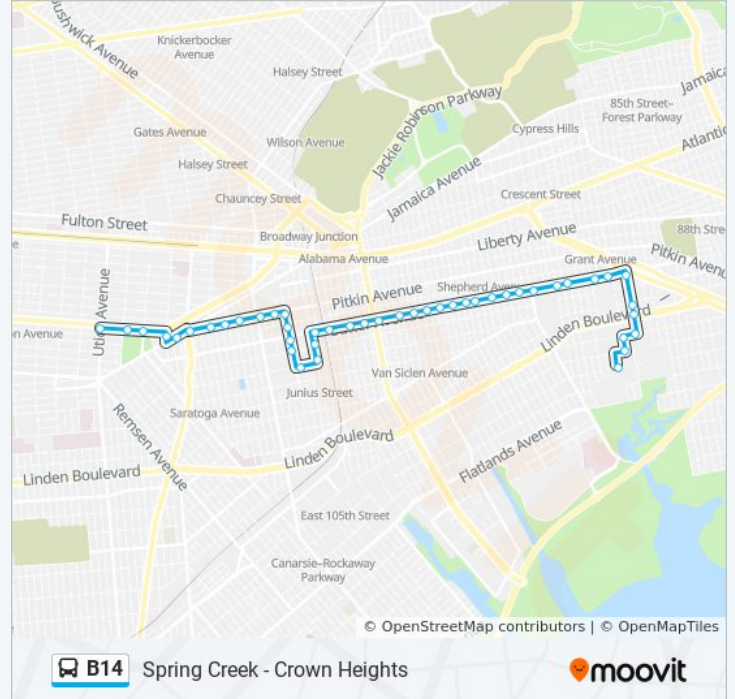

Direction: Crown Heights Utica Av

46 stops

[VIEW LINE SCHEDULE](#)

Postal Facility Rd/In Front Of Facility

Stanley Av/Sheridan Av

Eldert La/Loring Av

Linden Bl/Eldert La

Linden Bl/Sheridan Av

Sutter Av/Essex St

Sutter Av/Elton St

Sutter Av/Ashford St

Sutter Av/Jerome St

Sutter Av/Schenck Av

Sutter Av/Van Sicien Av

Sutter Av/Bradford St

Sutter Av/Vermont St

12:06 AM - 11:45 PM

B14 bus Info

Direction: Spring Creek Stanley Av Postal Fac

Stops: 45

Trip Duration: 44 min

Line Summary:

Drew St/Sutter Av

Drew St/Dumont Av

Drew St/Linden Bl

Loring Av/Drew St

Eldert La/Loring Av

Stanley Av/Eldert La

Postal Facility Rd/In Front Of Facility

B14 bus time schedules and route maps are available in an offline PDF at moovitapp.com. Use the [Moovit App](#) to see live bus times, train schedule or subway schedule, and step-by-step directions for all public transit in New York - New Jersey.