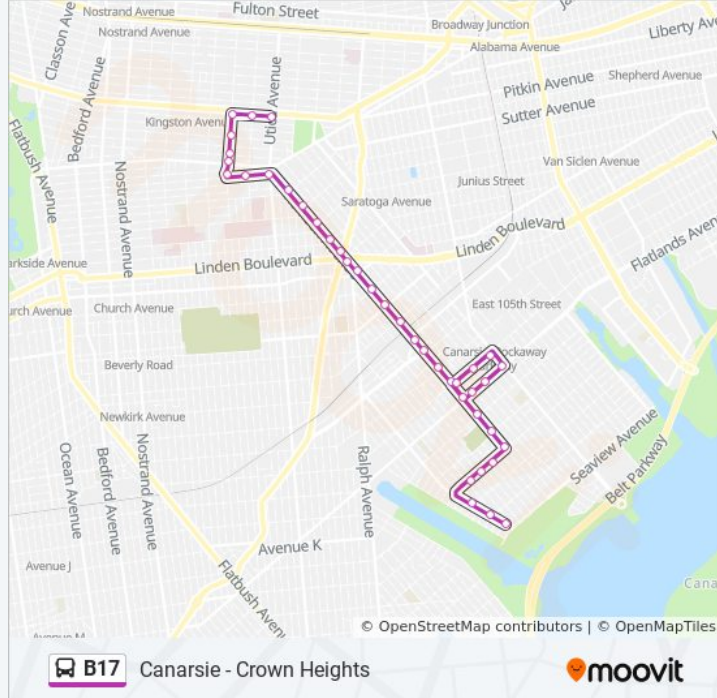

Use the Moovit App to find the closest B17 bus station near you and find out when is the next B17 bus arriving.

Direction: Canarsie E 80 St
 35 stops
[VIEW LINE SCHEDULE](#)

B17 bus Time Schedule
 Canarsie E 80 St Route Timetable:

Seaview Av/E 104 St

Seaview Av/E 108 St

Direction: Crown Heights Eastern Pky

39 stops

[VIEW LINE SCHEDULE](#)

E 80 St/Paerdegat 15 St

E 80 St/Av N

E 80 St/Av M

B17 bus Info

Direction: Crown Heights Eastern Pky

Stops: 39

Trip Duration: 37 min

Line Summary:

Glenwood Rd/East 96 St

Flatlands Av / Rockaway Py

Flatlands Av/E 94 St

East New York Av/Schenectady Av

Troy Av/East New York Av

Troy Av/Empire Bl

Troy Av/Montgomery St

Troy Av/Carroll St

Troy Av/Eastern Py

Eastern Py/Schenectady Av

Eastern Py/Utica Av