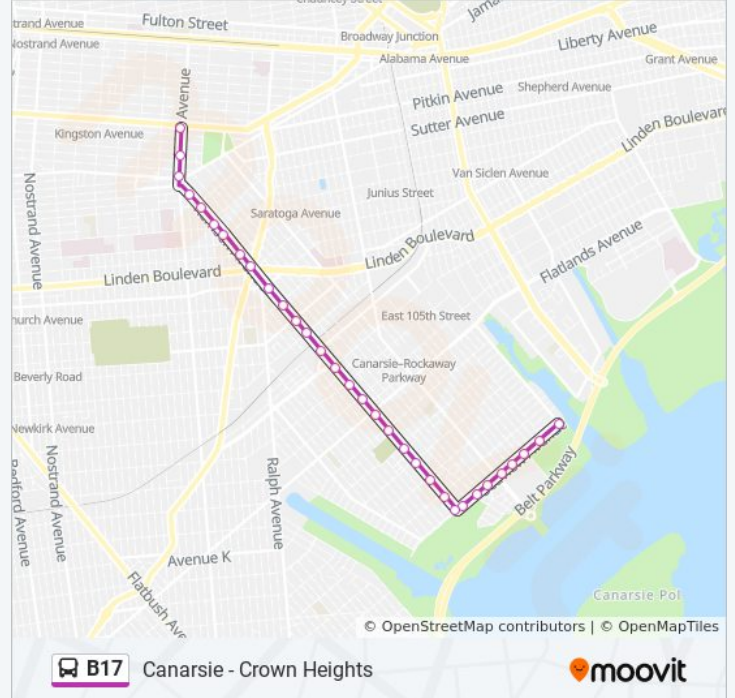

Use the Moovit App to find the closest B17 bus station near you and find out when is the next B17 bus arriving.

Direction: Canarsie E 80 St
 35 stops
[VIEW LINE SCHEDULE](#)

B17 bus Time Schedule
 Canarsie E 80 St Route Timetable:

B17 bus Info
Direction: Canarsie E 80 St
Stops: 35
Trip Duration: 43 min
Line Summary:

Remsen Av/Farragut Rd

Remsen Av/Glenwood Rd

Remsen Av/Flatlands Av

Remsen Av/Av J

Remsen Av/Av K

Remsen Av/Av L

Remsen Av/Av M

Remsen Av/Av N

Remsen Av/Seaview Av

Seaview Av/E 91 St

Seaview Av/E 93 St

Seaview Av/E 95 St

Seaview Av/Rockaway Py

Seaview Av/E 99 St

Seaview Av/E 102 St

Seaview Av/E 104 St

Seaview Av/E 108 St

Direction: Crown Heights Eastern Pky

39 stops

[VIEW LINE SCHEDULE](#)

E 80 St/Paerdegat 15 St

E 80 St/Av N

E 80 St/Av M