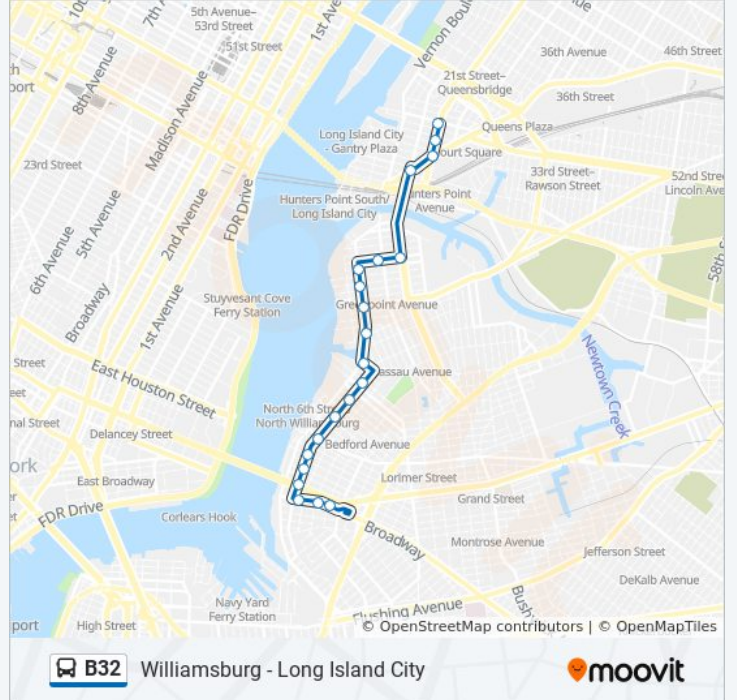

Williamsburg - Long Island City

Get The App

The B32 bus line (Williamsburg - Long Island City) has 2 routes. For regular weekdays, their operation hours are:
 (1) Long Island City 44dr - 21 St: 7:00 AM - 9:00 PM
 (2) Williamsburg Bridge Plaza: 7:00 AM - 9:00 PM
 Use the Moovit App to find the closest B32 bus station near you and find out when is the next B32 bus arriving.

Direction: Long Island City 44dr - 21 St

21 stops

[VIEW LINE SCHEDULE](#)

- Broadway/Roebling St
- Broadway/Bedford Av
- Broadway/Wythe Av
- Broadway/Kent Av
- Kent Av/S 6 St
- Kent Av/S 3 St
- Kent Av/S 1 St
- Kent Av/Metropolitan Av
- Kent Av/N 6 St
- Kent Av/N 9 St
- Kent Av/N 12 St
- Franklin St/Calyer St
- Franklin St/Greenpoint Av
- Franklin St/India St
- Green St/Manhattan Av
- MC Guinness Bl/Freeman St
- Pulaski Br/Box St
- 11 St/48 Av
- 11 St/46 Av
- 11 St/45 Av
- 44 Dr/21 St

B32 bus Info

Direction: Long Island City 44dr - 21 St

Stops: 21

Trip Duration: 23 min

Line Summary:

Direction: Williamsburg Bridge Plaza

21 stops

[VIEW LINE SCHEDULE](#)

B32 bus Info

Direction: Williamsburg Bridge Plaza

Stops: 21

Trip Duration: 23 min

Line Summary:

Broadway/Wythe Av

Broadway/Bedford Av

Broadway/Roebling St