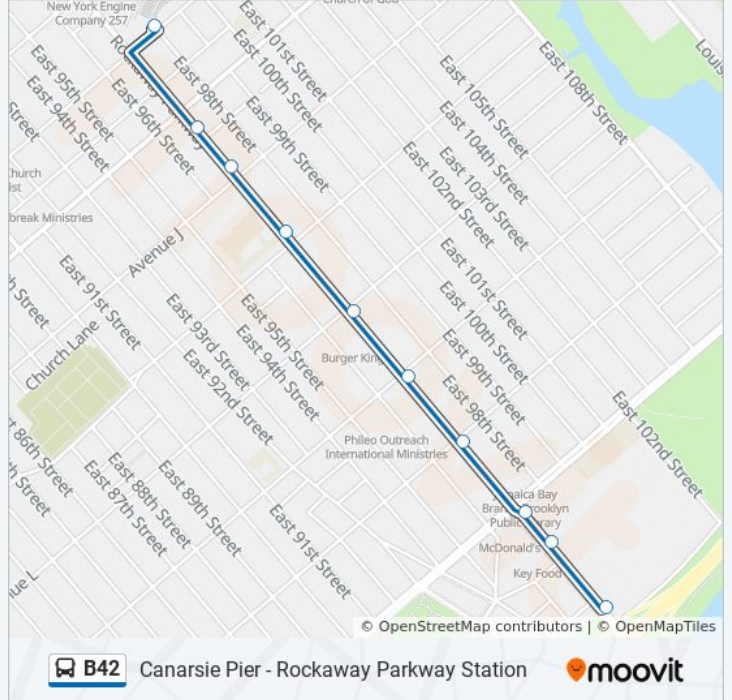

### Direction: Canarsie Pier

10 stops

[VIEW LINE SCHEDULE](#)

Rockaway Subway Station/Glenwood

Rockaway Pky/Glenwood Rd

Rockaway Py/Flatlands Av

Rockaway Py/Av J

Rockaway Py/Av K

### B42 bus Info

**Direction:** Canarsie Pier

**Stops:** 10

**Trip Duration:** 10 min

**Line Summary:**

**Direction: Rockaway Pky Sta**

10 stops

[VIEW LINE SCHEDULE](#)

Rockaway Pky /Trucklemans Ln

Rockaway Subway Station/Glenwood

**B42 bus Time Schedule**

Rockaway Pky Sta Route Timetable:

Sunday	Not Operational
Monday	12:00 AM - 11:43 PM
Tuesday	12:00 AM - 11:43 PM
Wednesday	12:00 AM - 11:43 PM
Thursday	12:00 AM - 11:43 PM
Friday	12:00 AM - 11:43 PM
Saturday	12:00 AM - 11:50 PM

**B42 bus Info**

**Direction:** Rockaway Pky Sta

**Stops:** 10

**Trip Duration:** 10 min

**Line Summary:**

B42 bus time schedules and route maps are available in an offline PDF at moovitapp.com. Use the [Moovit App](#) to see live bus times, train schedule or subway schedule, and step-by-step directions for all public transit in New York - New Jersey.