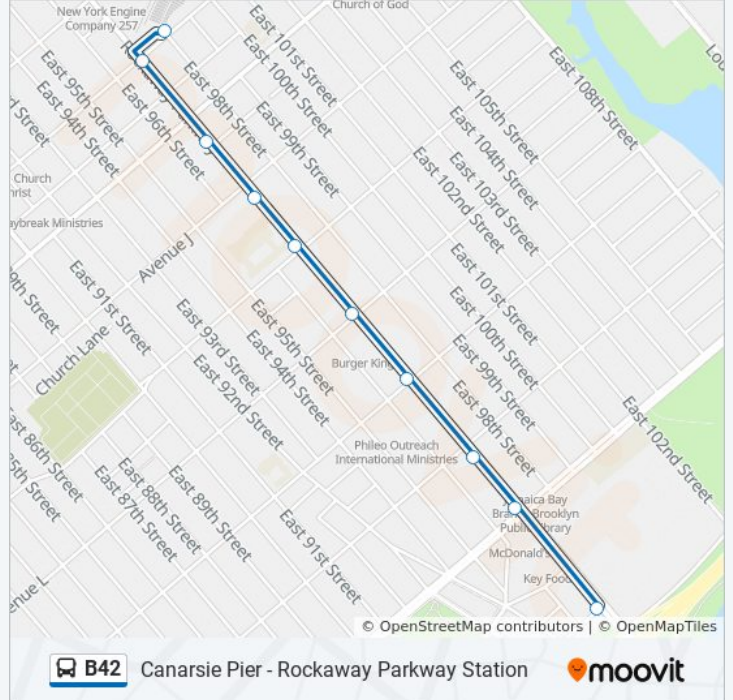

## Canarsie Pier - Rockaway Parkway Station

Get The App

The B42 bus line (Canarsie Pier - Rockaway Parkway Station) has 2 routes. For regular weekdays, their operation hours are:

(1) Canarsie Pier: 12:00 AM - 11:48 PM(2) Rockaway Pky Sta: 12:00 AM - 11:43 PM

### Direction: Canarsie Pier

10 stops

[VIEW LINE SCHEDULE](#)

Rockaway Subway Station/Glenwood

Rockaway Pky/Glenwood Rd

Rockaway Py/Flatlands Av

Rockaway Py/Av J

Rockaway Py/Av K

Rockaway Py/Av L

Rockaway Py/Av M

Rockaway Py/Av N

Rockaway Py/Seaview Av

Rockaway Pky/Schenck St

### B42 bus Info

**Direction:** Canarsie Pier

**Stops:** 10

**Trip Duration:** 10 min

**Line Summary:**

**Direction: Rockaway Pky Sta**

10 stops

[VIEW LINE SCHEDULE](#)