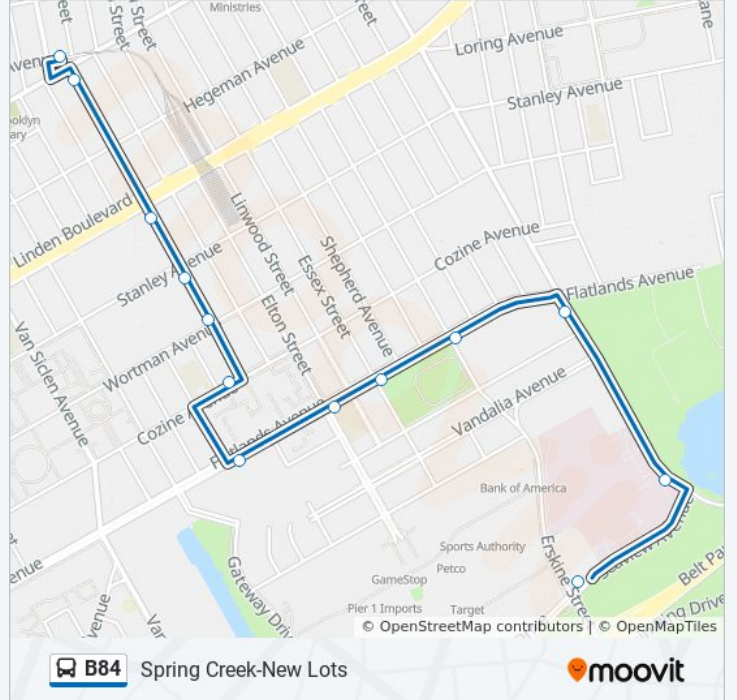

**Direction: East New York New Lots Station**

13 stops

[VIEW LINE SCHEDULE](#)

- Seaview Av/Erskine St
- Vandalia Av/Erskine St
- Fountain Av/Vandalia Av
- Flatlands Av/Fountain Av
- Flatlands Av/Atkins Av
- Flatlands Av/Essex St
- Flatlands Av/Elton St
- Jerome St/Flatlands Av
- Ashford St/Cozine Av
- Ashford St/Wortman Av
- Ashford St/Stanley Av
- Ashford St/Linden Bl
- Livonia Av/Ashford St

- Livonia Av/Ashford St
- Ashford St/New Lots Av
- Ashford St/Linden Bl
- Ashford St/Stanley Av
- Ashford St/Wortman Av
- Cozine Av/Ashford St
- Flatlands Av/Jerome St
- Flatlands Av/Elton St
- Flatlands Av/Essex St
- Flatlands Av/Atkins Av
- Fountain Av/Flatlands Av
- Fountain Av/Bklyn Devel Ctr
- Seaview Av/Erskine St

**B84 bus Time Schedule**

Spring Creek Gateway Mall Route Timetable:

Sunday	Not Operational
Monday	5:51 AM - 9:21 PM
Tuesday	5:51 AM - 9:21 PM
Wednesday	5:51 AM - 9:21 PM
Thursday	5:51 AM - 9:21 PM
Friday	5:51 AM - 9:21 PM
Saturday	10:21 AM - 6:21 PM

**B84 bus Info**

**Direction:** Spring Creek Gateway Mall

**Stops:** 13

**Trip Duration:** 12 min

**Line Summary:**

B84 bus time schedules and route maps are available in an offline PDF at [moovitapp.com](https://moovitapp.com). Use the [Moovit App](#) to see live bus times, train schedule or subway schedule, and step-by-step directions for all public transit in New York - New Jersey.