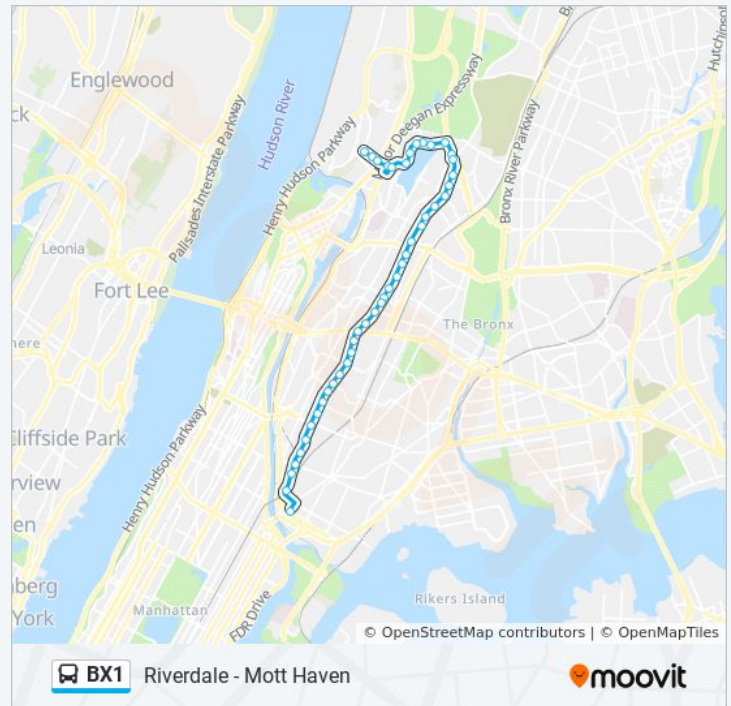

Friday	12:26 AM - 11:55 PM
Saturday	12:26 AM - 11:49 PM

BX1 bus Info

Direction: Riverdale 231 St Via Concourse

Stops: 45

Trip Duration: 62 min

Line Summary:

Sedgwick Av/Van Cortlandt Av W

Sedgwick Av/Stevenson Pl

Sedgwick Av/Giles Pl

Sedgwick Av/Ft Independence St

Heath Av/Summit Pl

W 231 St/Bailey Av

W 231 St/Broadway

W 231 St/Kingsbridge Av

W 231 St/Tibbett Av

BX1 bus time schedules and route maps are available in an offline PDF at moovitapp.com. Use the [Moovit App](#) to see live bus times, train schedule or subway schedule, and step-by-step directions for all public transit in New York - New Jersey.