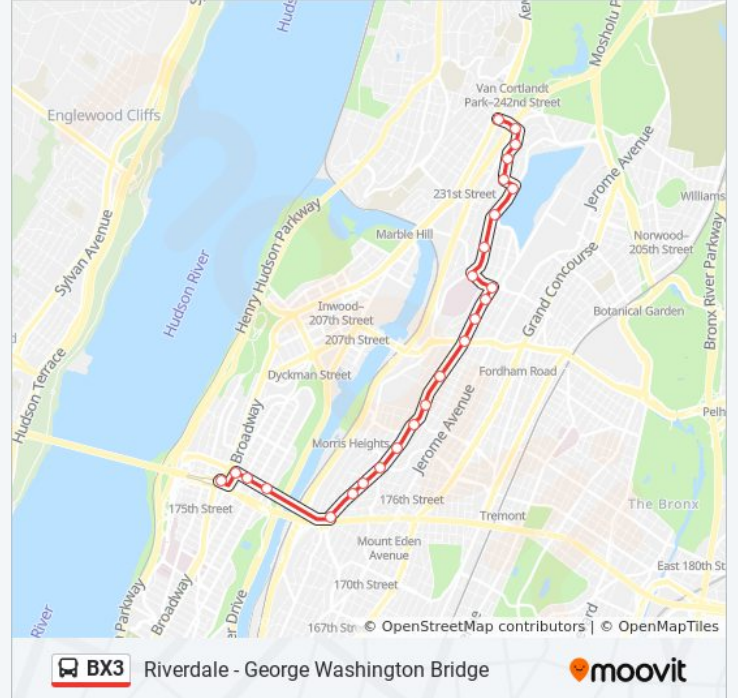

University Av/W 176 St

University Av/ W 175 St

University Av/Washington Bridge

W 181 St/Amsterdam Av

W 181 St/St Nicholas Av

Wadsworth Av/W 181 St

Broadway/W 179 St

BX3 bus time schedules and route maps are available in an offline PDF at moovitapp.com. Use the [Moovit App](#) to see live bus times, train schedule or subway schedule, and step-by-step directions for all public transit in New York - New Jersey.

[About Moovit](#) • [MaaS Solutions](#) • [Supported Countries](#) • [Mooviter Community](#)

© 2024 Moovit - All Rights Reserved

Check Live Arrival Times