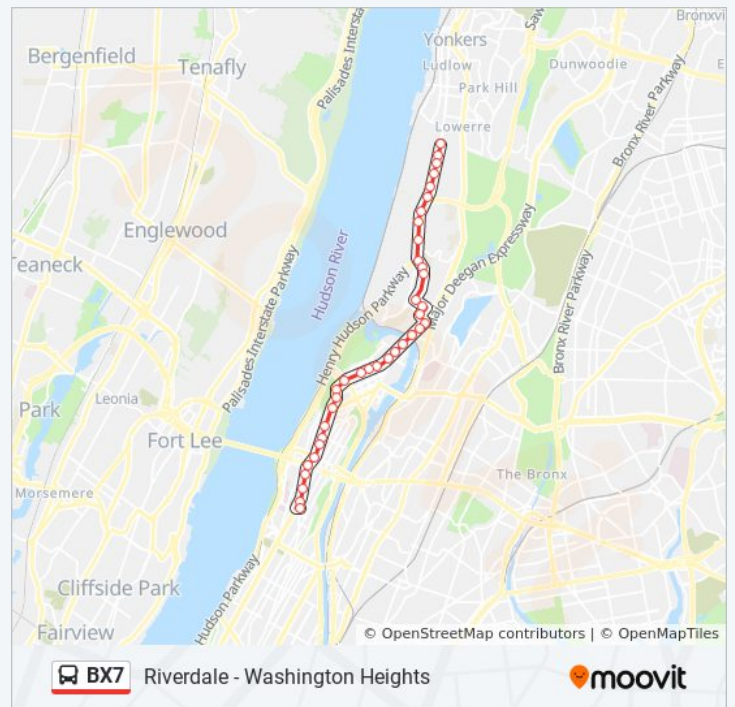

Henry Hudson Pky E/W 252 St

Riverdale Av/W 254 St

Riverdale Av/W 256 St

Riverdale Av/W 259 St

Riverdale Av/W 260 St

Riverdale Av/W 261 St

Riverdale Av/W 263 St

Direction: Washington Heights 168 St Via Broadway

BX7 bus Info

Direction: Washington Heights 168 St Via Broadway

Stops: 37

Trip Duration: 47 min

Line Summary:

Riverdale Av/W 236 St

W 231 St/Riverdale Av

W 231 St/Corlear Av

Broadway/W 207 St

Broadway/W 204 St

Broadway/Riverside Dr

Broadway/Dongan Pl

Broadway/Sherman Av

Broadway/Bennett Av

Broadway/W 190 St

Broadway/W 187 St

Broadway/W 185 St

Broadway/W 181 St

Broadway/W 178 St

Broadway/W 176 St

Broadway/W 172 St

Broadway/W 168 St

St Nicholas Av/W 167 St

BX7 bus time schedules and route maps are available in an offline PDF at moovitapp.com. Use the [Moovit App](#) to see live bus times, train schedule or subway schedule, and step-by-step directions for all public transit in New York - New Jersey.