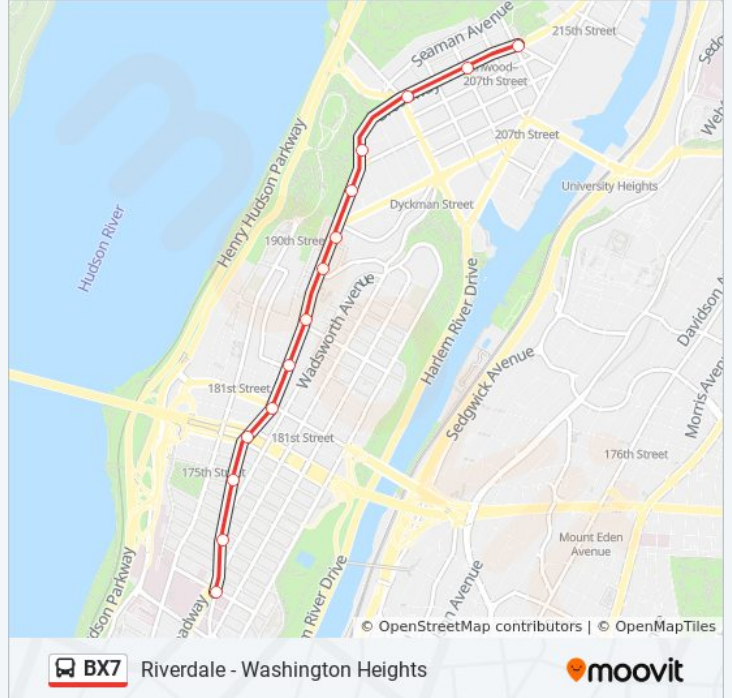

Use the Moovit App to find the closest BX7 bus station near you and find out when is the next BX7 bus arriving.

Direction: Isham St

14 stops

[VIEW LINE SCHEDULE](#)

St Nicholas Av/W 167 St

Broadway/W 171 St

Broadway/W 175 St

Broadway/W 178 St

Broadway/W 181 St

Broadway/W 184 St

Broadway/W 187 St

Broadway/Fairview Av

Broadway/W 193 St

Broadway/W 196 St

BX7 bus Info

Direction: Isham St

Stops: 14

Trip Duration: 20 min

Line Summary:

Direction: Isham St

23 stops

[VIEW LINE SCHEDULE](#)

- Riverdale Av/W 263 St
- Riverdale Av/W 261 St
- Riverdale Av/W 260 St
- Riverdale Av/W 259 St
- Riverdale Av/W 256 St
- Riverdale Av/W 254 St
- Henry Hudson Pky W/W 252 St
- Henry Hudson Pky W/W 249 St
- Henry Hudson Pky W/W 246 St
- W 239 St/Riverdale Av
- Riverdale Av/W 238 St
- Riverdale Av/W 236 St
- W 231 St/Riverdale Av
- W 231 St/Corlear Av
- Kingsbridge Av/W 230 St
- W 230 St/Broadway
- Broadway/W 228 St
- Broadway/W 225 St