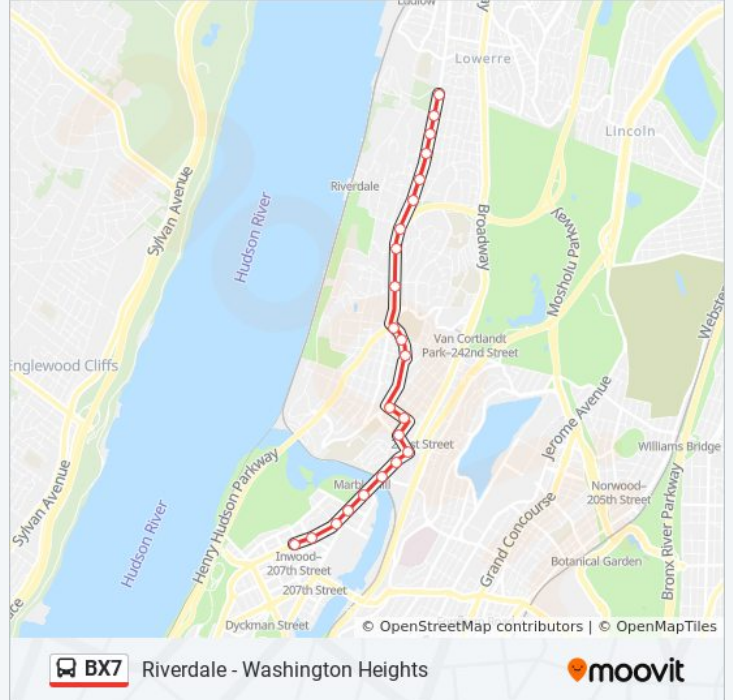

Broadway/W 175 St

Broadway/W 178 St

Broadway/W 181 St

Broadway/W 184 St

Broadway/W 187 St

Broadway/Fairview Av

Broadway/W 193 St

Broadway/W 196 St

- Riverdale Av/W 263 St
- Riverdale Av/W 261 St
- Riverdale Av/W 260 St
- Riverdale Av/W 259 St
- Riverdale Av/W 256 St
- Riverdale Av/W 254 St
- Henry Hudson Pky W/W 252 St
- Henry Hudson Pky W/W 249 St
- Henry Hudson Pky W/W 246 St
- W 239 St/Riverdale Av
- Riverdale Av/W 238 St
- Riverdale Av/W 236 St
- W 231 St/Riverdale Av
- W 231 St/Corlear Av
- Kingsbridge Av/W 230 St
- W 230 St/Broadway
- Broadway/W 228 St
- Broadway/W 225 St

BX7 bus Info

Direction: Isham St

Stops: 23

Trip Duration: 22 min

Line Summary:

Broadway/W 220 St
 Broadway/W 218 St
 Broadway/W 215 St
 Broadway/Isham St
 Broadway/W 207 St

Direction: Riverdale 263 St

36 stops

[VIEW LINE SCHEDULE](#)

St Nicholas Av/W 167 St
 Broadway/W 171 St
 Broadway/W 175 St
 Broadway/W 178 St
 Broadway/W 181 St
 Broadway/W 184 St
 Broadway/W 187 St
 Broadway/Fairview Av
 Broadway/W 193 St
 Broadway/W 196 St
 Broadway/Sherman Av
 Broadway/Dyckman St
 Broadway/W 204 St
 Broadway/Isham St-W 211 St
 Broadway/W 215 St
 Broadway/W 218 St
 Broadway/W 219 St
 Broadway/W 225 St