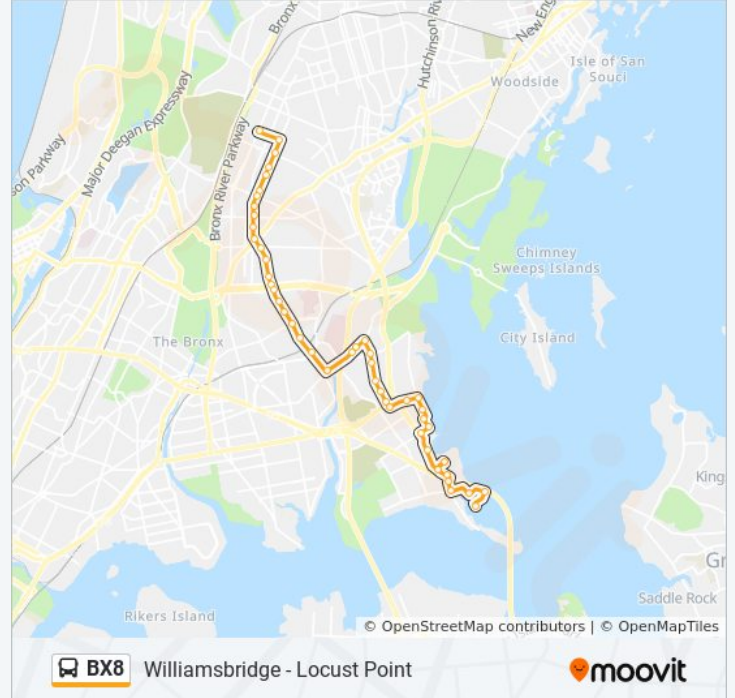

Williamsbridge - Locust Point

[Get The App](#)

The BX8 bus line (Williamsbridge - Locust Point) has 4 routes. For regular weekdays, their operation hours are:
 (1) Locust Pt Tierney Pl: 6:00 AM - 10:08 PM(2) Westchester Sq: 8:52 AM - 8:53 PM(3) Westchester Sq: 4:05 PM - 10:38 PM(4) Williamsbridge 225 St: 5:33 AM - 9:38 PM

Bronxwood Av/Gun Hill Rd

Bronxwood Av/Tilden St

Bronxwood Av/E 216 St

Bronxwood Av/E 218 St

Bronxwood Av/E 222 St

E 226 St/Bronxwood Av

E 226 St/White Plains Rd

BX8 bus time schedules and route maps are available in an offline PDF at moovitapp.com. Use the [Moovit App](#) to see live bus times, train schedule or subway schedule, and step-by-step directions for all public transit in New York - New Jersey.