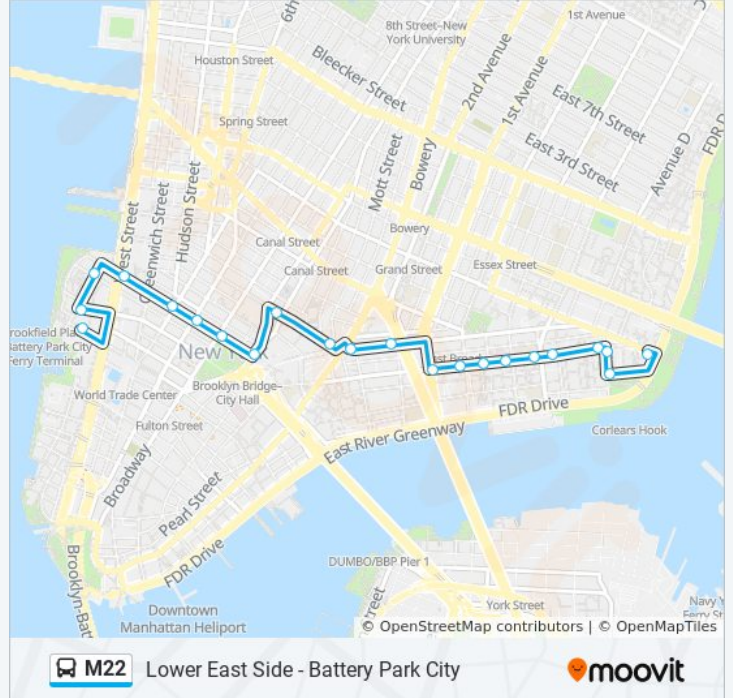

Lower East Side - Battery Park City

[Get The App](#)

The M22 bus line (Lower East Side - Battery Park City) has 2 routes. For regular weekdays, their operation hours are: (1) Battery Pk Cty Vesey St: 12:25 AM - 11:55 PM(2) Lower E. Side Fdr Dr: 12:00 AM - 11:30 PM
Use the Moovit App to find the closest M22 bus station near you and find out when is the next M22 bus arriving.

Direction: Battery Pk Cty Vesey St

22 stops

[VIEW LINE SCHEDULE](#)

Grand St/Fdr Dr
Cherry St/Jackson St
Jackson St/Madison St
Madison St/Jackson St
Madison St/Gouverneur St
Madison St/Montgomery St
Madison St/Clinton St
Madison St/Jefferson St
Madison St/Rutgers St
Madison St/Pike St
E Broadway/Market St
E Broadway/Catherine St
Worth St/Mott St
Worth St/Centre St
Centre St/Chambers St
Chambers St/Broadway
Chambers St/Church St
Chambers St/Hudson St
Chambers St/West St
North End Av/Warren St
Murray St/North End Av
Vesey St/North End Av

M22 bus Info**Direction:** Battery Pk Cty Vesey St**Stops:** 22**Trip Duration:** 28 min**Line Summary:**

Direction: Lower E. Side Fdr Dr

21 stops

[VIEW LINE SCHEDULE](#)

Vesey St/North End Av

North End Av/Warren St

M22 bus Info

Direction: Lower E. Side Fdr Dr

Stops: 21

Trip Duration: 27 min

Line Summary: