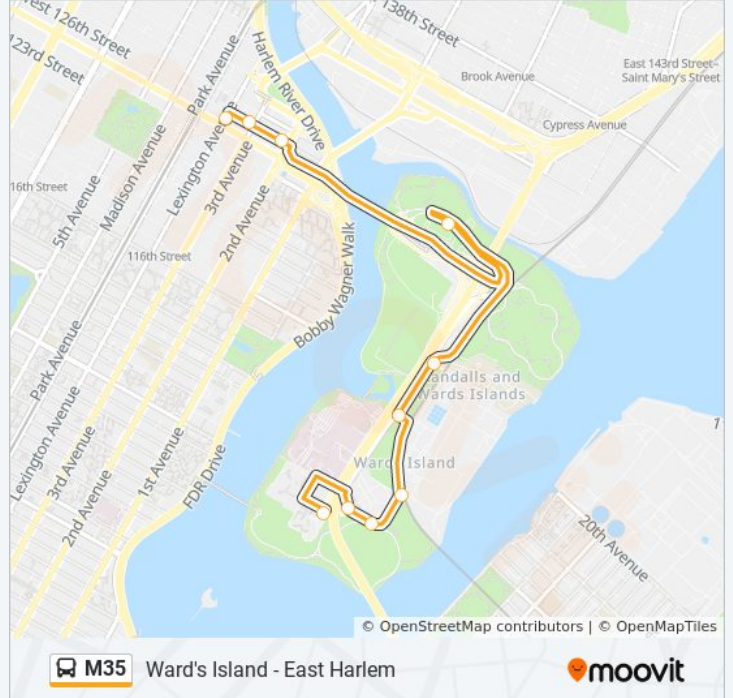

Use the Moovit App to find the closest M35 bus station near you and find out when is the next M35 bus arriving.

Direction: Harlem Lex Av-125 St

11 stops

[VIEW LINE SCHEDULE](#)

Sunken Garden Loop & Charles Gay Loop

E 126 St/2 Av

E 126 St/3 Av

Lexington Av/E 125 St

M35 bus Time Schedule

Harlem Lex Av-125 St Route Timetable:

Sunday	12:12 AM - 12:42 AM
Monday	12:31 AM - 11:43 PM
Tuesday	12:03 AM - 11:43 PM
Wednesday	12:03 AM - 11:43 PM
Thursday	12:03 AM - 11:43 PM
Friday	12:03 AM - 11:43 PM
Saturday	12:03 AM - 11:42 PM

M35 bus Info

Direction: Harlem Lex Av-125 St

Stops: 11

Trip Duration: 12 min

Line Summary:

Direction: Randalls Is Wards Is

10 stops

[VIEW LINE SCHEDULE](#)