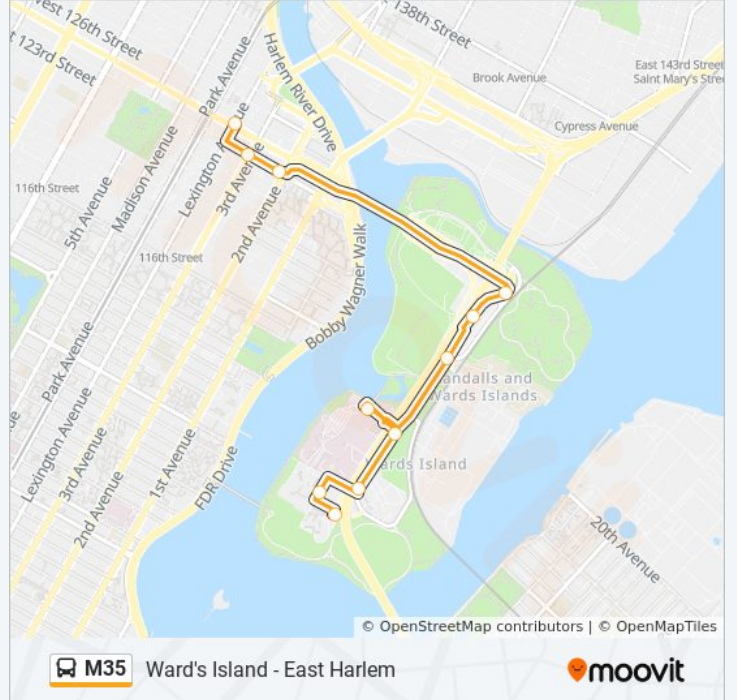

M35 bus time schedules and route maps are available in an offline PDF at moovitapp.com. Use the [Moovit App](#) to see live bus times, train schedule or subway schedule, and step-by-step directions for all public transit in New York - New Jersey.

[About Moovit](#) • [MaaS Solutions](#) • [Supported Countries](#) • [Mooviter Community](#)

© 2024 Moovit - All Rights Reserved

Check Live Arrival Times