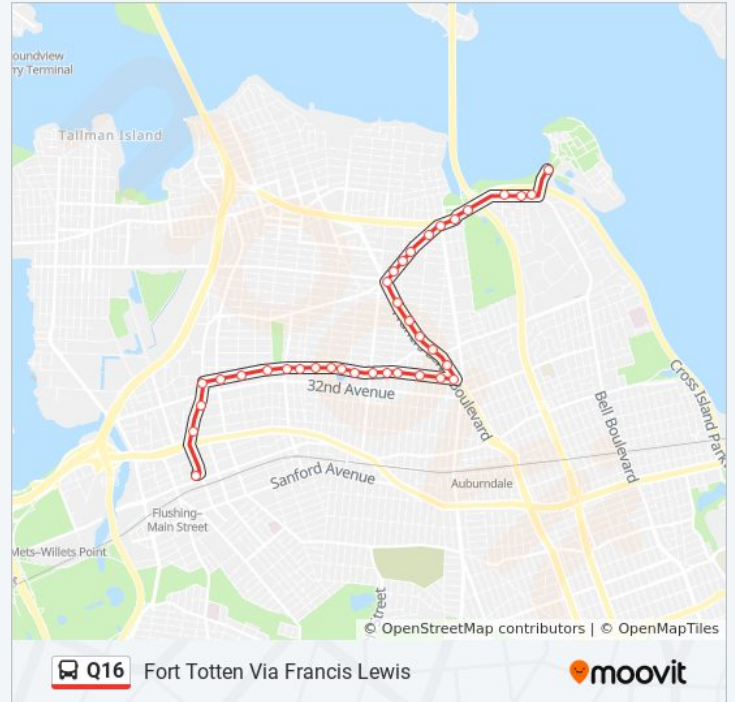

Francis Lewis Bl/163 St

Francis Lewis Bl/Willets Pt Bl

Willets Point Blvd/19 Av

Willets Pt Bl/163-54 Willets Point Blvd

Willets Point Blvd/17 Av

Willets Point Blvd/15 Dr

Willets Pt Bl/Utopia Pky

Cross Island Pkwy/201 St

Cross Island Pkwy/Golf Course

Cross Island Pkwy/Estates Ln

Cross Island Pkwy/208 Pl

Cross Island Pkwy / 209 St

Totten Av /Cross Island Pky

Direction: Fort Totten Via Francis Lewis

Stops: 36

Trip Duration: 26 min

Line Summary:

Direction: Fort Totten Via Utopia

34 stops

[VIEW LINE SCHEDULE](#)

39 Av/Union St

Q16 bus Time Schedule

Fort Totten Via Utopia Route Timetable:

Sunday 12:06 AM