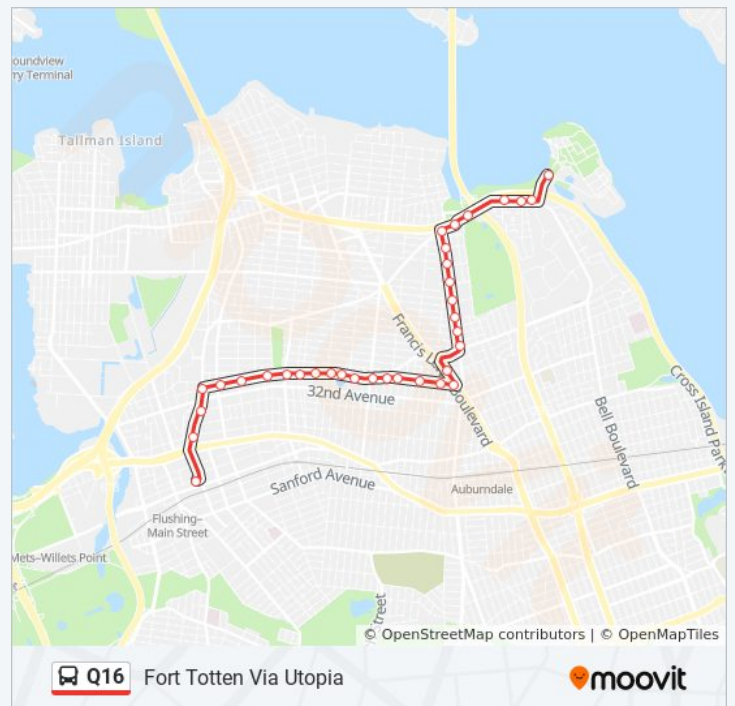

Union St/35 Av
Union St/33 Av
Union St/Bayside Av
Bayside Av/Parsons Bl
Bayside Av/146 St
Bayside Av/148 St
Bayside Av/150 St
Bayside Av/Murray La
Bayside Av/152 St
Bayside Av/154 St
29 Av/156 St
29 Av/158 St
29 Av/160 St
29 Av/162 St
29 Av/164 St
29 Av/167 St
29 Av/170 St
29 Av/Francis Lewis Bl
Francis Lewis Bl/28 Av
Utopia Pkwy/26 Av
Utopia Py/24 Av
Utopia Pkwy/22 Av
Utopia Pkwy/21 Av
Utopia Pkwy/19 Av
Utopia Pkwy/17 Av
Utopia Pkwy/16 Av
Utopia Pky/Willets Point Bl
Cross Island Pkwy/201 St
Cross Island Pkwy/Golf Course
Cross Island Pkwy/Estates Ln
Cross Island Pkwy/208 Pl
Cross Island Pkwy / 209 St
Totten Av /Cross Island Pky

Tuesday	12:11 AM - 11:03 PM
Wednesday	12:11 AM - 11:03 PM
Thursday	12:11 AM - 11:03 PM
Friday	12:11 AM - 11:03 PM
Saturday	12:11 AM - 11:00 PM

Q16 bus Info

Direction: Fort Totten Via Utopia

Stops: 34

Trip Duration: 25 min

Line Summary: