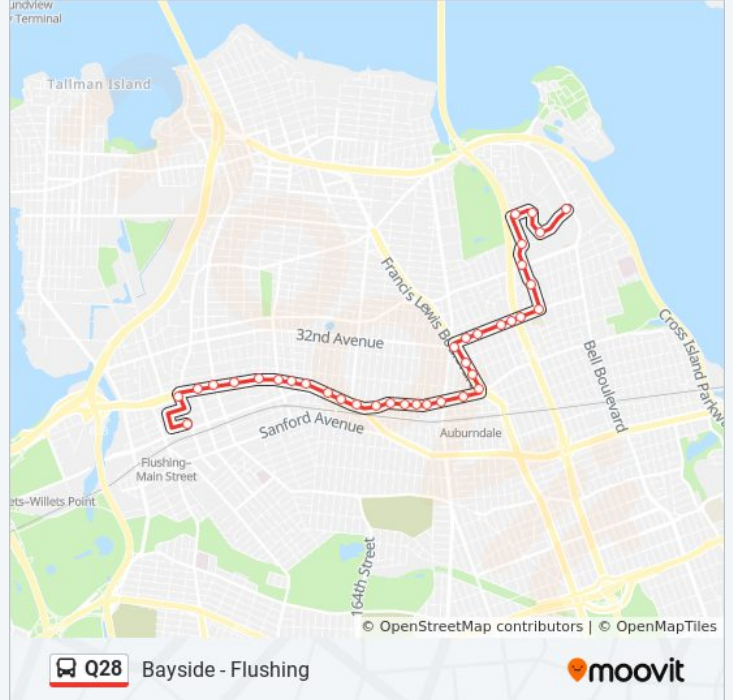

Francis Lewis Bl/33 Av

Francis Lewis Bl/192 St

Francis Lewis Bl/35 Av

Crocheron Av/192 St

Crocheron Av/Utopia Py

Crocheron Av/171 St

Crocheron Av/169 St

Crocheron Av/168 St

Crocheron Av/166 St

Crocheron Av/164 St

Northern Blvd/161 St

Northern Bl/159 St

Northern Bl/157 St

Northern Bl/154 St

Northern Bl/Murray St

Northern Bl/150 St

Northern Blvd/149 St

Northern Bl/146 St

Northern Blvd/Parsons Blvd

Northern Bl/Bowne St

Union St/Northern Bl

39 Av/Lippman Plaza

Q28 bus time schedules and route maps are available in an offline PDF at moovitapp.com. Use the [Moovit App](#) to see live bus times, train schedule or subway schedule, and step-by-step directions for all public transit in New York - New Jersey.

[About Moovit](#) • [MaaS Solutions](#) • [Supported Countries](#) • [Mooviter Community](#)

© 2024 Moovit - All Rights Reserved

Check Live Arrival Times