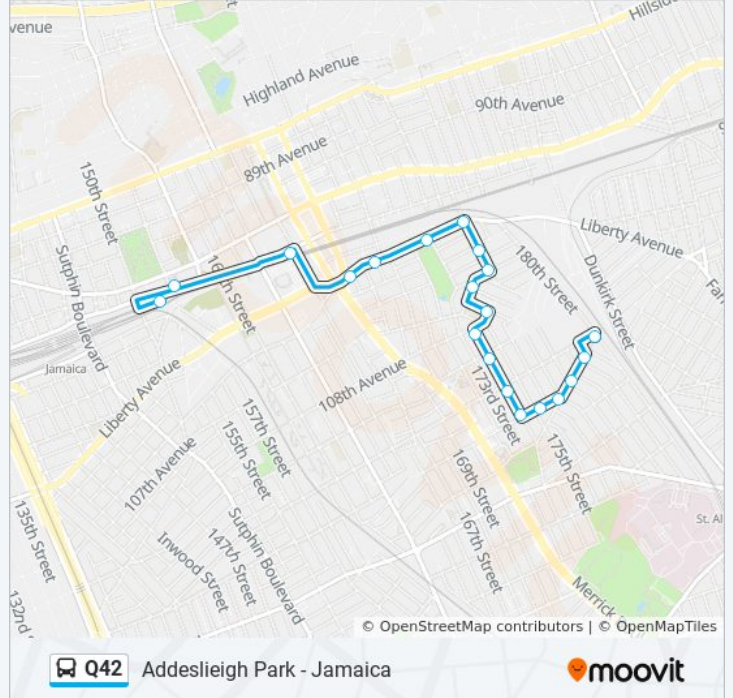

Direction: Addesleigh Park Sayres Av

20 stops

[VIEW LINE SCHEDULE](#)

Archer Av/153 St

Archer Av/Teardrop Canopy

Archer Av/165 St

Liberty Av/168 Pl

Liberty Av/170 St

Addesleigh Park Sayres Av Route Timetable:

Sunday	Not Operational
Monday	5:20 AM - 8:00 PM
Tuesday	5:20 AM - 8:00 PM
Wednesday	5:20 AM - 8:00 PM
Thursday	5:20 AM - 8:00 PM
Friday	5:20 AM - 8:00 PM
Saturday	Not Operational

Q42 bus Info

Direction: Addesleigh Park Sayres Av

Stops: 20

Trip Duration: 18 min

Line Summary:

Direction: Jamaica Parsons-Archer

19 stops

[VIEW LINE SCHEDULE](#)