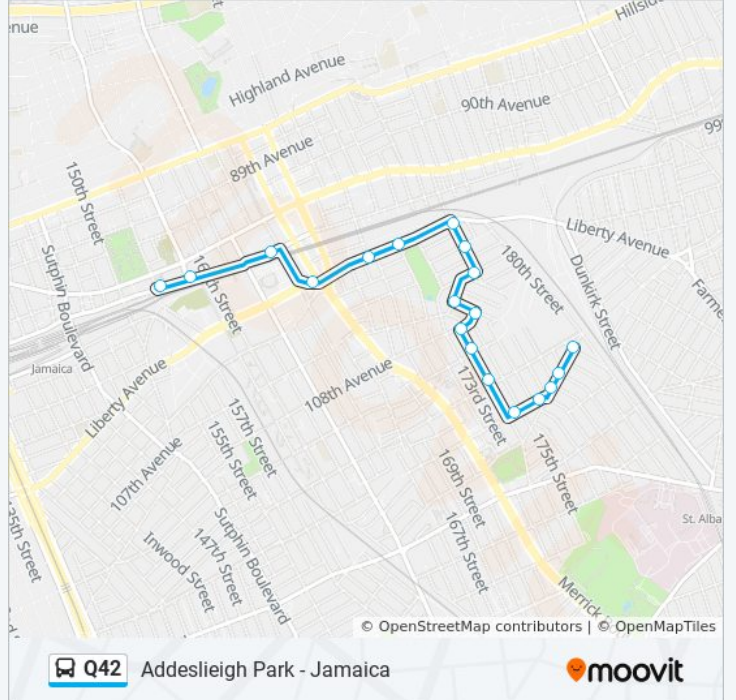

Addesleigh Park - Jamaica

Get The App

The Q42 bus line (Addesleigh Park - Jamaica) has 2 routes. For regular weekdays, their operation hours are:
 (1) Addesleigh Park Sayres Av: 5:20 AM - 8:00 PM
 (2) Jamaica Parsons-Archer: 5:20 AM - 7:45 PM
 Use the Moovit App to find the closest Q42 bus station near you and find out when is the next Q42 bus arriving.

Direction: Addesleigh Park Sayres Av

20 stops

[VIEW LINE SCHEDULE](#)

Archer Av/153 St

Archer Av/Teardrop Canopy

Archer Av/165 St

Liberty Av/168 Pl

Liberty Av/170 St

Q42 bus Info

Direction: Addesleigh Park Sayres Av

Stops: 20

Trip Duration: 18 min

Line Summary:

Direction: Jamaica Parsons-Archer

19 stops

[VIEW LINE SCHEDULE](#)

Q42 bus Info

Direction: Jamaica Parsons-Archer

Stops: 19

Trip Duration: 18 min

Line Summary:

Q42 bus time schedules and route maps are available in an offline PDF at moovitapp.com. Use the [Moovit App](#) to see live bus times, train schedule or subway schedule, and step-by-step directions for all public transit in New York - New Jersey.