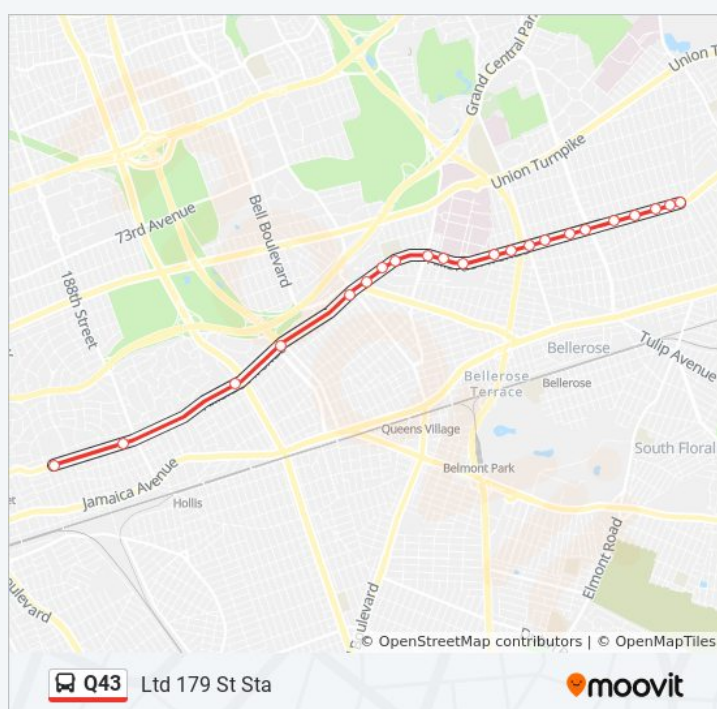

Hillside Av/266 St

Hillside Av/264 St

Hillside Av/261 St

Hillside Av/258 St

Hillside Av/Little Neck Py

251 St & Hillside

Hillside Av/248 St

Hillside Av/Commonwealth Bl

Hillside Av/243 A

Hillside Av/240 St

Ave C / Hillside

Hillside Ave Opp Range St

Hillside Av/Winchester Bl

Hillside Av/231 St

Hillside Av/229 St

Hillside Av/Manor Rd

Hillside Av/Springfield Bl

Hillside Av/212 St

Hillside Ave + Francis Lewis Blvd

Hillside Av/187 St

Hillside Av/Midland Pkwy

Tuesday

6:31 AM - 7:44 AM

Wednesday

6:31 AM - 7:44 AM

Thursday

6:31 AM - 7:44 AM

Friday

6:31 AM - 7:44 AM

Saturday

Not Operational

Q43 bus Info

Direction: Ltd 179 St Sta

Stops: 22

Trip Duration: 29 min

Line Summary:

Q43 bus time schedules and route maps are available in an offline PDF at moovitapp.com. Use the [Moovit App](#) to see live bus times, train schedule or subway schedule, and step-by-step directions for all public transit in New York - New Jersey.

[About Moovit](#) • [MaaS Solutions](#) • [Supported Countries](#) • [Mooviter Community](#)

© 2024 Moovit - All Rights Reserved

Check Live Arrival Times