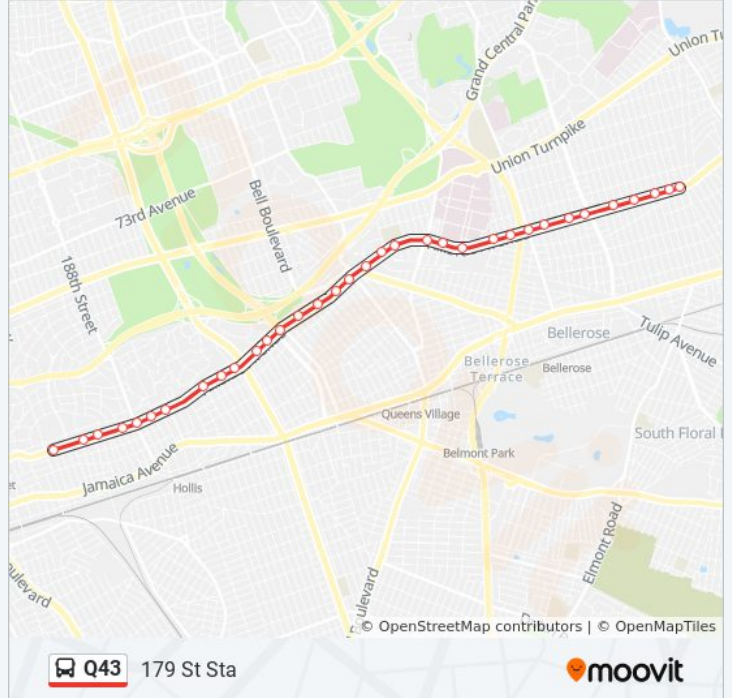

### Direction: 179 St Sta

34 stops

[VIEW LINE SCHEDULE](#)

- Hillside Av/268 St
- Hillside Av/266 St
- Hillside Av/264 St
- Hillside Av/261 St
- Hillside Av/258 St
- Hillside Av/Little Neck Py
- 251 St & Hillside
- Hillside Av/248 St
- Hillside Av/Commonwealth Bl
- Hillside Av/243 A
- Hillside Av/240 St
- Ave C / Hillside
- Hillside Ave Opp Range St
- Hillside Av/Winchester Bl
- Hillside Av/231 St
- Hillside Av/229 St
- Hillside Av/Manor Rd
- Hillside Av/Springfield Bl
- Hillside Av/218 St
- Hillside Av/215 Pl
- Hillside Av/214 St

### Q43 bus Info

**Direction:** 179 St Sta

**Stops:** 34

**Trip Duration:** 31 min

**Line Summary:**

Hillside Av/212 St  
 Hillside Av/211 St  
 Hillside Av/209 St  
 Hillside Ave + Francis Lewis Blvd  
 Hillside Ave / 202nd St  
 Hillside Av/198 St  
 Hillside Av/193 St  
 Hillside Av/191 St  
 Hillside Ave / 188th St  
 Hillside Av/187 St  
 Hillside Av/Dalny Rd  
 Hillside Av/Avon St  
 Hillside Av/Midland Pkwy

**Direction: Floral Park 268 St Via Hillside**  
 47 stops  
[VIEW LINE SCHEDULE](#)

Archer Av/Sutphin Pl  
 Sutphin Blvd/Jamaica Av  
 Sutphin Blvd/89 Av  
 Sutphin Bl/Hillside Av  
 Hillside Av/150 St  
 Hillside Av/Parsons Blvd  
 Hillside Av/161 St  
 Hillside Av/163 St  
 Hillside Av/165 St  
 Hillside Av/168 Pl  
 Hillside Av/171 St  
 Hillside Av/175 St  
 Hillside Av/180 St  
 Hillside Av/182 Pl  
 Hillside Av/184 St  
 Hillside Av/187 St

**Q43 bus Info**

**Direction:** Floral Park 268 St Via Hillside  
**Stops:** 47  
**Trip Duration:** 40 min  
**Line Summary:**

Hillside Ave / 189th St

Hillside Av/191 St

Hillside Av/193 St

Hillside Av/195 Pl