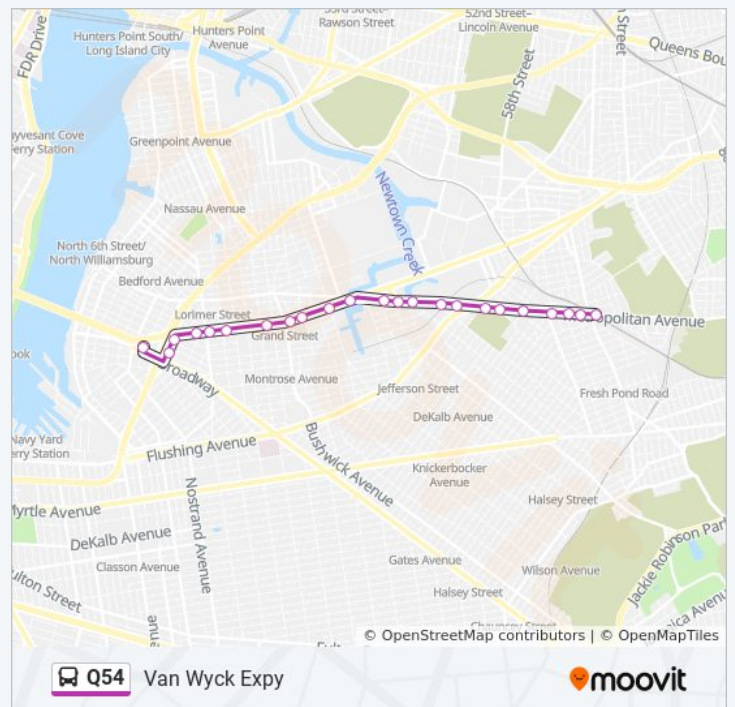

Jamaica Av/Guy R Brewer Bl

Jamaica Av/165 St

Jamaica Av/168 St

170 St/Jamaica Av

**Direction: Van Wyck Expy**

**Q54 bus Time Schedule**

23 stops

[VIEW LINE SCHEDULE](#)

Metropolitan Av/Starr St

Metropolitan Av/Grandview Av

Metropolitan Av/Amory Ct

Metropolitan Av/Forest Av

Metropolitan Av/60 Pl

Metropolitan Av/61 St

Metropolitan Av/Fresh Pond Rd

**Direction: Willamsburg Bridge Plz**

64 stops

[VIEW LINE SCHEDULE](#)

Jamaica Av/170 St

Jamaica Av/168 Pl

Jamaica Av/165 St

Jamaica Av/162 St

Van Wyck Expy Route Timetable:

Sunday	12:35 AM - 2:10 AM
Monday	Not Operational
Tuesday	Not Operational
Wednesday	Not Operational
Thursday	Not Operational
Friday	Not Operational
Saturday	Not Operational

**Q54 bus Info**

**Direction:** Van Wyck Expy

**Stops:** 23

**Trip Duration:** 18 min

**Line Summary:**

**Q54 bus Time Schedule**

Willamsburg Bridge Plz Route Timetable:

Sunday	12:30 AM - 1:17 AM
Monday	12:25 AM - 11:56 PM
Tuesday	12:48 AM - 11:56 PM
Wednesday	12:48 AM - 11:56 PM
Thursday	12:48 AM - 11:56 PM
Friday	12:48 AM - 11:56 PM