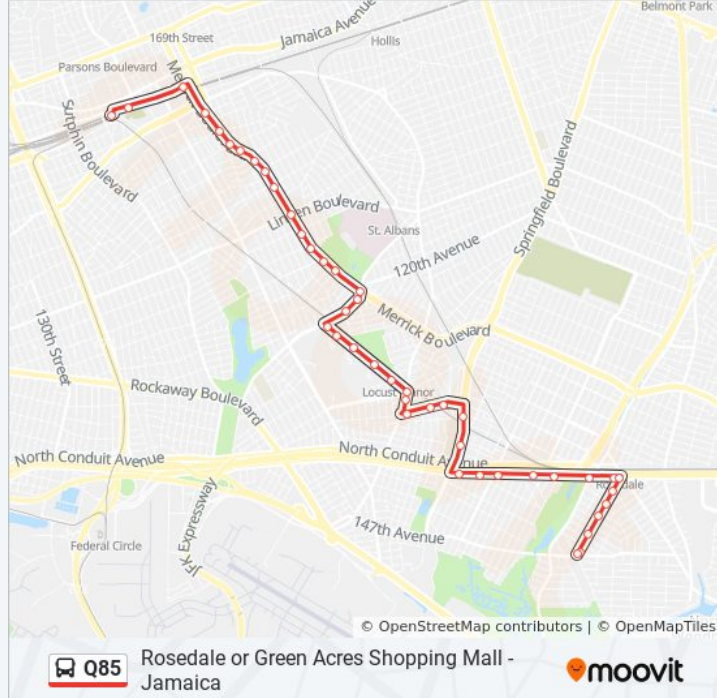

243 St/Weller Av

243 St/145 Av

243 St/Huxley St

243 St/147 Av

Q85 bus time schedules and route maps are available in an offline PDF at moovitapp.com. Use the [Moovit App](#) to see live bus times, train schedule or subway schedule, and step-by-step directions for all public transit in New York - New Jersey.