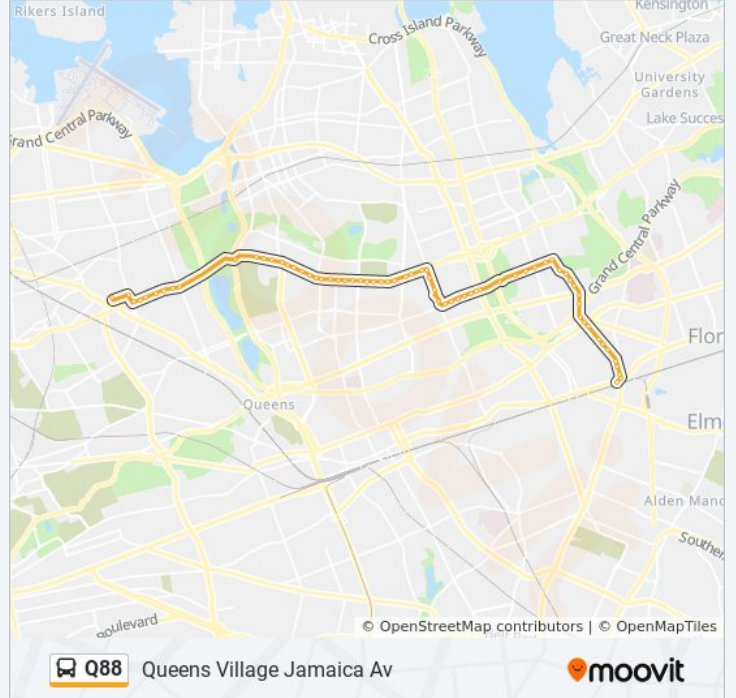

**Direction: Queens Village Jamaica Av**

67 stops

[VIEW LINE SCHEDULE](#)

92 St/59 Av  
 Junction Blvd/59 Av  
 Horace Harding Exp/Junction Bl  
 Horace Harding Exp/97 St  
 Horace Harding Expwy/98 St  
 Horace Harding Exp/99 St  
 Horace Harding Exp/102 St  
 Horace Harding Exp/Yellowstone Bl  
 Horace Harding Exp/108 St  
 Horace Harding Exp/College Pt Bl  
 Horace Harding Exp/134 St  
 Horace Harding Exp/136 St  
 Horace Harding Exp/138 St  
 Horace Harding Exp/Main St  
 Horace Harding Exp/146 St

**Q88 bus Info**

**Direction:** Queens Village Jamaica Av

**Stops:** 67

**Trip Duration:** 44 min

**Line Summary:**

Horace Harding Exp/148 St  
Horace Harding Exp/150 St  
Horace Harding Exp/153 St  
Horace Harding Exp/Reeves Av  
Horace Harding Exp/Kissena Bl  
Horace Harding Exp/156 St  
Horace Harding Expwy/Parsons Blvd  
Horace Harding Exp/160 St  
Horace Harding Exp/162 St  
Horace Harding Expwy/164 St  
Horace Harding Exp/166 St  
Horace Harding Expwy/168 St  
Horace Harding Exp/170 St  
Horace Harding Expwy/172 St  
Horace Harding Exp/64 Av  
Horace Harding Expwy/Utopia Pkwy  
Horace Harding Expwy/183 St  
Horace Harding Exp/186 St  
188 St/Horace Harding Expwy  
188 St/64 Av  
188 St/186 Ln  
188 St/186 La #2  
73 Av/189 St  
73 Av/192 St  
73 Av/194 St  
73 Av/196 St  
73 Av/197 St  
73 Av/199 St  
73 Av/Francis Lewis Bl  
73 Av/Hollis Hills Ter  
73 Av/210 St  
73 Av/213 St  
73 Av/Bell Blvd

73 Av/220 St

73 Av/Springfield Bl

Springfield Bl/75 Av

Springfield Bl/76 Av

Springfield Bl/77 Av

Springfield Bl/Kingsbury Av

Springfield Blvd/Union Tpke

Springfield Bl/223 St

Springfield Bl/94 Dr

Springfield Bl/Jamaica Av

Amboy La/Jamaica Av

**Direction: Utopia Pky**

31 stops

[VIEW LINE SCHEDULE](#)

92 St/59 Av

Junction Blvd/59 Av