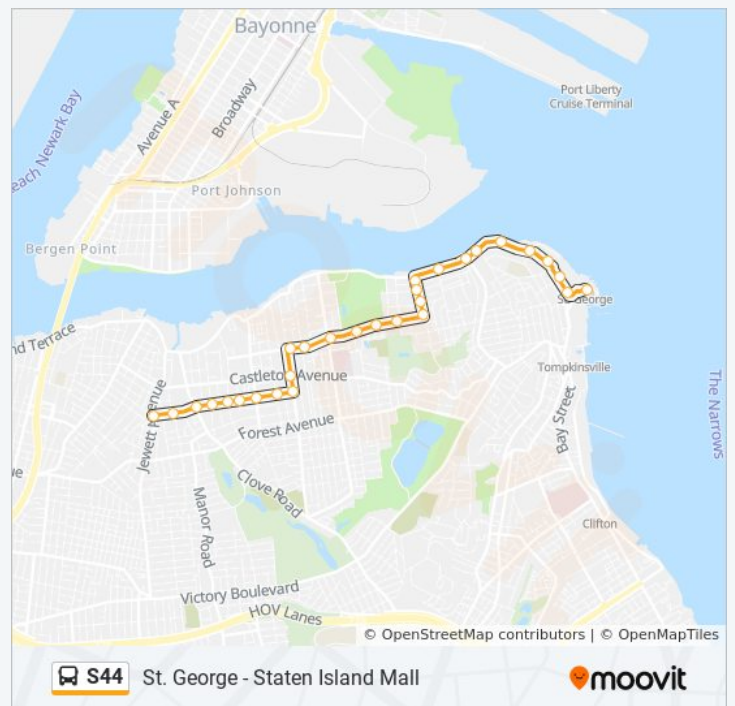

Richmond Hill Rd/Richmond Av

Marsh Av/Ring Rd

Direction: Post Av Jewett Av

29 stops

[VIEW LINE SCHEDULE](#)

St George Ferry/St George Ferry

Richmond Ter/St George Ferry

Richmond Ter/Wall St

Sunday	Not Operational
Monday	7:15 AM - 9:03 PM
Tuesday	7:15 AM - 9:03 PM
Wednesday	7:15 AM - 9:03 PM
Thursday	7:15 AM - 9:03 PM
Friday	4:33 PM - 9:03 PM
Saturday	Not Operational

S44 bus Info

Direction: Post Av Jewett Av

Stops: 29

Trip Duration: 20 min

Line Summary:

Cary Av/Taylor St

Cary Av/Clove Rd

Post Av/Driprock St

Post Av/Jewett Av

Direction: St George Ferry

59 stops

[VIEW LINE SCHEDULE](#)

Yukon Av/Target Driveway

Independence Av/Ashley Homegoods

Richmond Av/Yukon Av

S.I. Mall at Ring Rd/Platinum Av

S.I. Mall at Ring Rd/Macys

Richmond Av/Richmond Hill Rd