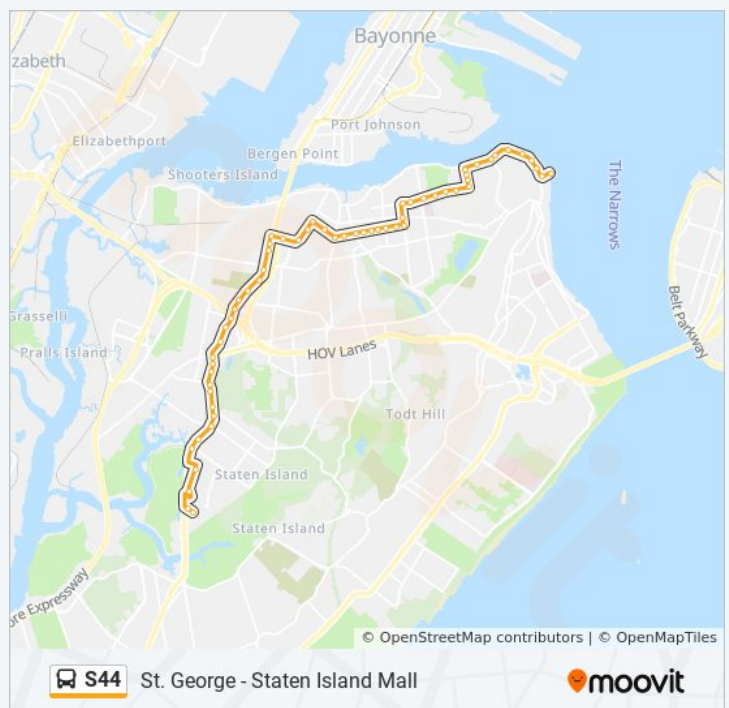

Richmond Ter/Jersey St

Richmond Ter/Westervelt Av

Richmond Ter/St Peters Pl

Richmond Ter/Nicholas St

Richmond Ter/Wall St

Richmond Ter/Schuyler St

Direction: Staten Island Mall Yukon Av

59 stops

Cary Av/Caroline St

Cary Av/Elizabeth St

Cary Av/Taylor St

Cary Av/Clove Rd

Post Av/Driprock St

S44 bus Time Schedule

Staten Island Mall Yukon Av Route Timetable:

Sunday	12:00 AM
Monday	12:00 AM - 11:30 PM
Tuesday	12:00 AM - 11:30 PM
Wednesday	12:00 AM - 11:30 PM
Thursday	12:00 AM - 11:30 PM
Friday	12:00 AM - 11:30 PM
Saturday	12:00 AM - 11:30 PM

S44 bus Info

Direction: Staten Island Mall Yukon Av

Stops: 59

Trip Duration: 49 min

Line Summary:

Post Av/Jewett Av

Post Av/Decker Av

Post Av/Port Richmond Av

Port Richmond Av/Clinton Pl

Port Richmond Av/Hooker Pl

Walker St/Trantor Pl

Morningstar Rd/Walker St

Morningstar Rd/David Pl

Morningstar Rd/Dixon Av

Richmond Av/Monsey Pl

Richmond Av/Vedder Av