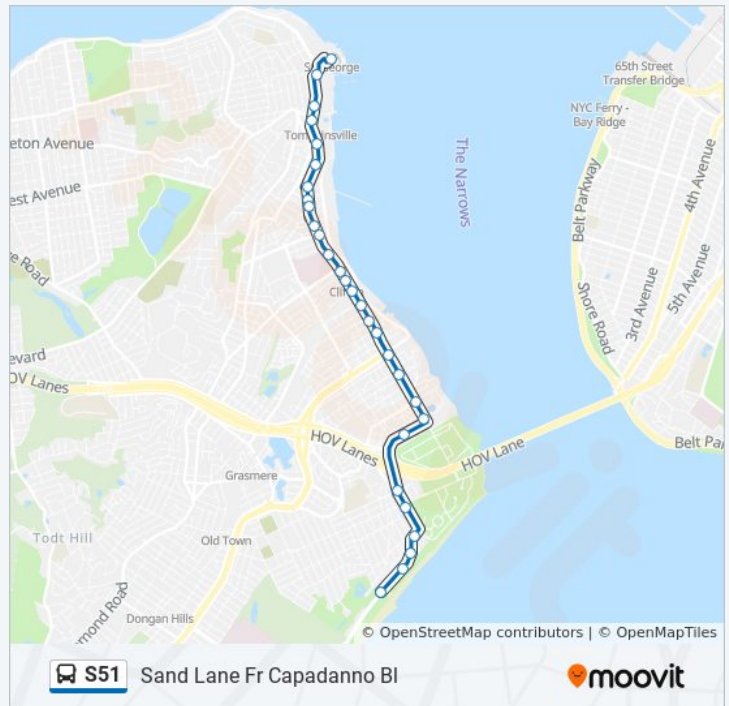

Lincoln Av/S Railroad Av

Lincoln Av/Richmond Rd

Direction: Grant City Via Bay St Via Ft Wadsworth

55 stops

[VIEW LINE SCHEDULE](#)

St George Ferry/S46 & S96

Bay St/Nick Laporte Pl

Bay St/Central Av

Stops: 29

Trip Duration: 22 min

Line Summary:

Direction: St George Ferry Via Bay St

45 stops

[VIEW LINE SCHEDULE](#)

Lincoln Av/Richmond Rd

Midland Av/Richmond Rd