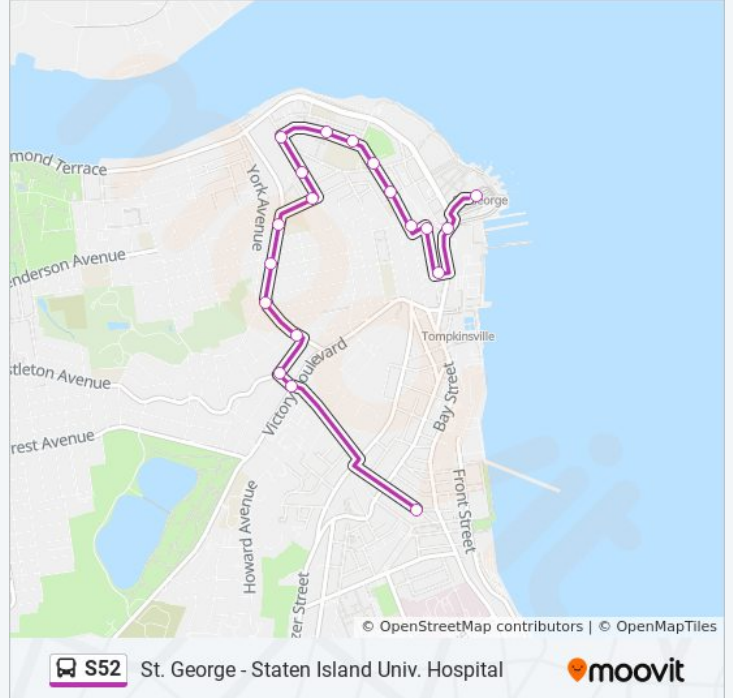

Bay St/Nick Laporte Pl

Slosson Ter/Bay St

Central Av/Hyatt St

St Marks Pl/Hyatt St

St Marks Pl/Wall St

St Marks Pl/Hamilton Av

St Marks Pl/Nicholas St

St Marks Pl/83 St Marks Pl

Westervelt Av/St Marks Pl

Westervelt Av/Cleveland St

Crescent Av/Westervelt Av

Jersey St/Carlyle St

Jersey St/Pauw St

Jersey St/Brighton Av

Jersey St/Castleton Av

Castleton Av/Cebra Av

Cebra Av/Victory Bl

Beach St/Union Pl

S52 bus Time Schedule

Jersey St Castleton Av Route Timetable:

Sunday	12:01 AM
Monday	9:01 PM
Tuesday	9:01 PM
Wednesday	9:01 PM
Thursday	9:01 PM
Friday	9:01 PM
Saturday	7:45 PM

S52 bus Info

Direction: Jersey St Castleton Av

Stops: 19

Trip Duration: 16 min

Line Summary:

Direction: St George Ferry

57 stops

[VIEW LINE SCHEDULE](#)