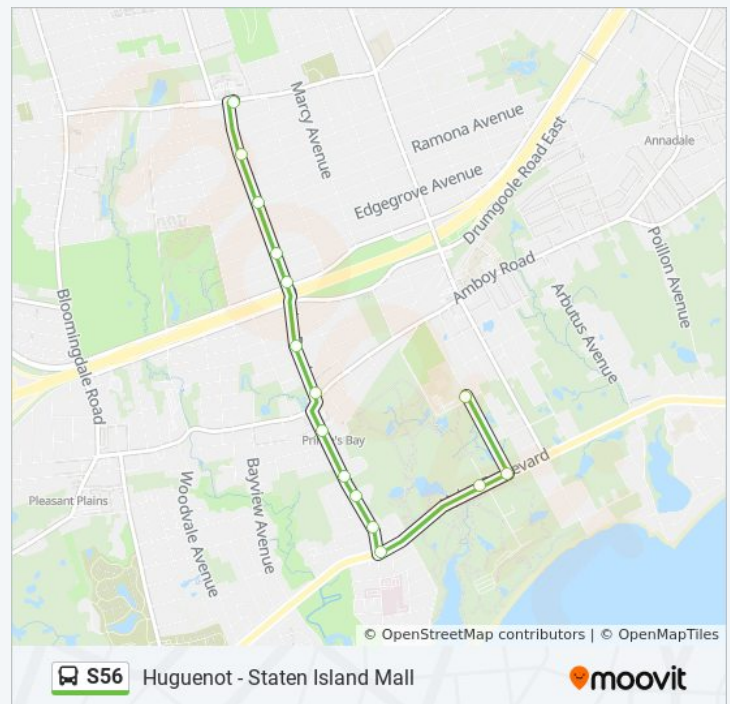

Direction: Woodrow Rd

15 stops

[VIEW LINE SCHEDULE](#)

Luten Av/Eylandt St

Hylan Bl/Luten Av

Hylan Bl/Cornelia Av

Hylan Bl/Seguine Av

Seguine Av/Direnzo Ct

Seguine Av/Singleton St

Seguine Av/Knox St

Seguine Av/Waterbury Av

Foster Rd/Amboy Rd

Foster Rd/Albourn Av

Foster Rd/Drumgoole Rd W

Foster Rd/Darlington Av

Foster Rd/Ramona Av

Foster Rd/Sinclair Av

Woodrow Rd/Foster Rd

S56 bus Time Schedule

Woodrow Rd Route Timetable:

Sunday	Not Operational
Monday	2:50 PM
Tuesday	2:50 PM
Wednesday	2:50 PM
Thursday	2:50 PM
Friday	Not Operational
Saturday	Not Operational

S56 bus Info

Direction: Woodrow Rd

Stops: 15

Trip Duration: 10 min

Line Summary:

S56 bus time schedules and route maps are available in an offline PDF at moovitapp.com. Use the [Moovit App](#) to see live bus times, train schedule or subway schedule, and step-by-step directions for all public transit in New York - New Jersey.

[About Moovit](#) · [MaaS Solutions](#) · [Supported Countries](#) · [Mooviter Community](#)

© 2024 Moovit - All Rights Reserved

Check Live Arrival Times