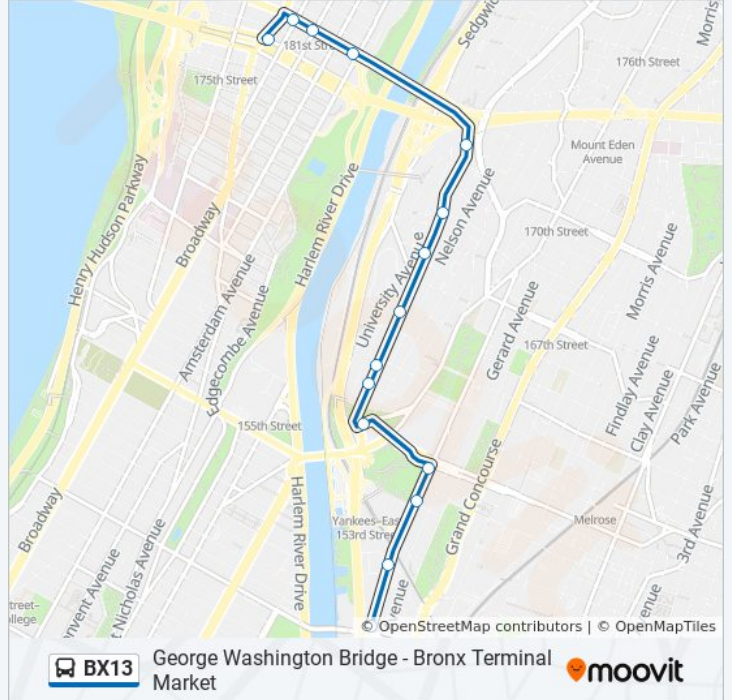

BX13 bus Info

Direction: Plimpton E.L. Grant Hwy

Stops: 13

Trip Duration: 15 min

Line Summary:

Direction: River Av-149 St

15 stops

[VIEW LINE SCHEDULE](#)

- W 179 St/Broadway
- W 181 St/Wadsworth Av
- W 181 St/St Nicholas Av
- W 181 St/Amsterdam Av
- Ogden Av/University Av
- Ogden Av/W 169 St
- Ogden Av/W 168 St
- Ogden Av/W 166 St
- Ogden Av/W 164 St
- Ogden Av/W 162 St
- Jerome Av/E 161 St
- E 161 St/River Av
- River Avenue 811
- River Av/E 151 St
- River Av/E 149 St

BX13 bus Time Schedule

River Av-149 St Route Timetable:

Sunday	12:25 AM
Monday	12:30 AM - 11:58 PM
Tuesday	12:30 AM - 11:58 PM
Wednesday	12:30 AM - 11:58 PM
Thursday	12:30 AM - 11:58 PM
Friday	12:30 AM - 11:58 PM
Saturday	12:30 AM - 11:55 PM

BX13 bus Info

Direction: River Av-149 St

Stops: 15

Trip Duration: 27 min

Line Summary:

Direction: Washington Heights G.W. Bridge

19 stops

[VIEW LINE SCHEDULE](#)