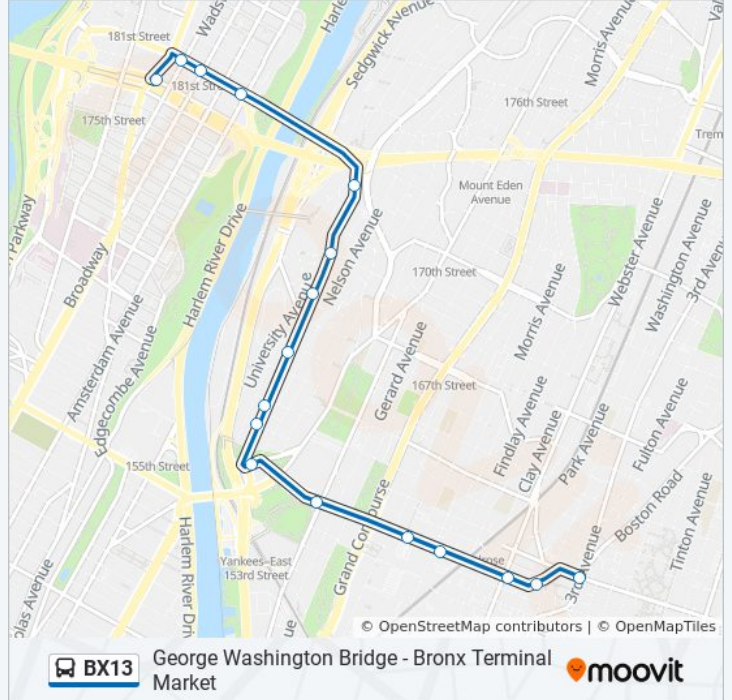

BX13

George Washington Bridge - Bronx Terminal Market

Get The App

The BX13 bus line (George Washington Bridge - Bronx Terminal Market) has 5 routes. For regular weekdays, their operation hours are:

- (1) 3 Av: 7:00 AM - 8:10 AM
- (2) Plimpton E.L. Grant Hwy: 1:16 PM - 8:00 PM
- (3) River Av-149 St: 12:30 AM - 11:58 PM
- (4) Washington Heights G.W. Bridge: 12:00 AM - 11:45 PM
- (5) Yankee Stadium: 6:04 AM - 8:22 AM

Use the Moovit App to find the closest BX13 bus station near you and find out when is the next BX13 bus arriving.

Direction: 3 Av

17 stops

[VIEW LINE SCHEDULE](#)

- W 179 St/Broadway
- W 181 St/Wadsworth Av
- W 181 St/St Nicholas Av
- W 181 St/Amsterdam Av
- Ogden Av/University Av
- Ogden Av/W 169 St
- Ogden Av/W 168 St
- Ogden Av/W 166 St
- Ogden Av/W 164 St
- Ogden Av/W 162 St
- Jerome Av/E 161 St
- E 161 St/River Av
- E 161 St/Sherman Av
- E 161 St/Concourse Village E
- E 161 St/Melrose Av
- Elton Av/E 161 St
- E 163 St/ 3 Av

BX13 bus Info

Direction: 3 Av

Stops: 17

Trip Duration: 30 min

Line Summary:

Direction: Plimpton E.L. Grant Hwy

13 stops

[VIEW LINE SCHEDULE](#)

- River Av/E 150 St
- River Av/E 151 St
- River Avenue 811
- E 161 St/River Av
- Jerome Av/W 161 St
- Ogden Av/W 162 St
- Ogden Av/W 164 St
- Ogden Av/W 166 St
- Ogden Av/W 168 St
- W 169 St/Ogden Av
- Plimpton Av/W 170 St
- Plimpton Av/Edward L. Grant Hy
- Edward L Grant Hy/University Av