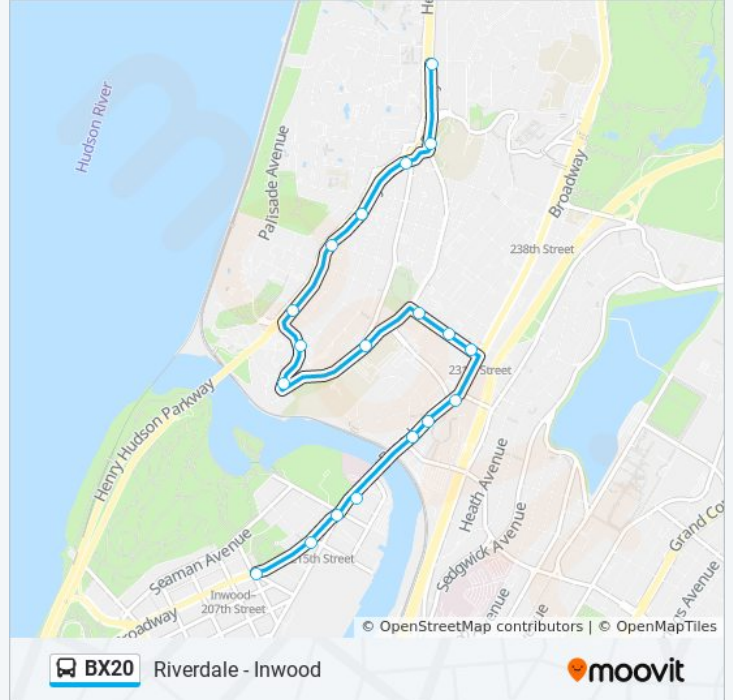

### Direction: Inwood 207 St

16 stops

[VIEW LINE SCHEDULE](#)

Henry Hudson Pky W/W 246 St

Henry Hudson Pky W/W 239 St

Kappock St/Knolls Cres

Kappock St/Johnson Av

Irwin Av/Johnson Av

W 231 St/Riverdale Av

W 231 St/Corlear Av

Kingsbridge Av/W 230 St

W 230 St/Broadway

Broadway/W 228 St

Broadway/W 225 St

Broadway/W 220 St

Broadway/W 218 St

### BX20 bus Info

**Direction:** Inwood 207 St

**Stops:** 16

**Trip Duration:** 24 min

**Line Summary:**

**Direction: Riverdale 246 St**

19 stops

[VIEW LINE SCHEDULE](#)

**BX20 bus Info**

**Direction:** Riverdale 246 St

**Stops:** 19

**Trip Duration:** 24 min

**Line Summary:**

BX20 bus time schedules and route maps are available in an offline PDF at [moovitapp.com](https://moovitapp.com). Use the [Moovit App](#) to see live bus times, train schedule or subway schedule, and step-by-step directions for all public transit in New York - New Jersey.