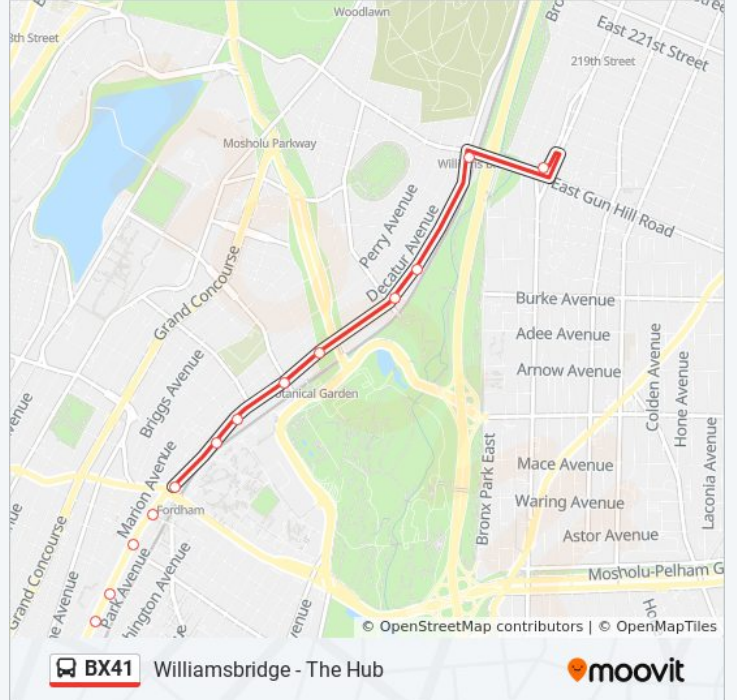

Direction: Fordham Rd

Stops: 9

Trip Duration: 11 min

Line Summary:

Direction: The Hub 150 St Via Webster

27 stops

[VIEW LINE SCHEDULE](#)

White Plains Rd/E Gun Hill Rd

Direction: Williamsbridge Gun Hill Rd Via Webster

29 stops

[VIEW LINE SCHEDULE](#)

3rd Avenue 2838

3 Av/Westchester Av

Melrose Av/E 153 St

Melrose Av/E 156 St

Melrose Av/E 158 St

Direction: Williamsbridge Gun Hill Rd Via Webster

Stops: 29

Trip Duration: 42 min

Line Summary:

Webster Av/E 187 St

Webster Av/E 189 St

Webster Av/E Fordham Rd

Webster Av/E 195 St

Webster Av/E 197 St

Webster Av/Bedford Pk Bl

Webster Av/Botanical Sq N

Webster Av/E 204 St

Webster Av/E 205 St

Webster Av/Gun Hill Av

White Plains Rd/E Gun Hill Rd

BX41 bus time schedules and route maps are available in an offline PDF at moovitapp.com. Use the [Moovit App](#) to see live bus times, train schedule or subway schedule, and step-by-step directions for all public transit in New York - New Jersey.