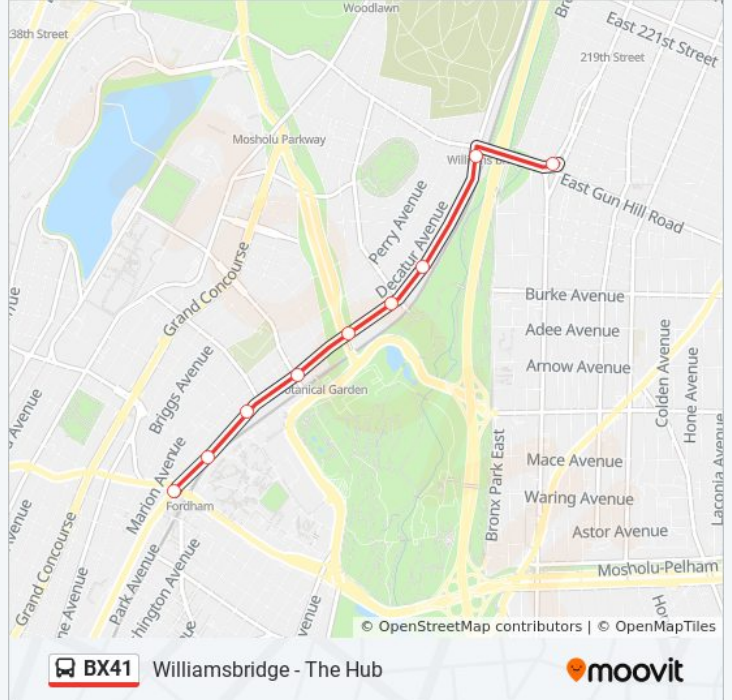

 **BX41**

Williamsbridge - The Hub

Get The App

The BX41 bus line (Williamsbridge - The Hub) has 4 routes. For regular weekdays, their operation hours are:
(1) Fordham Rd: 12:21 AM - 1:26 AM(2) The Hub 150 St Via Webster: 12:01 AM - 11:55 PM(3) Webster Av - 189 St: 12:44 AM - 9:21 PM(4) Williamsbridge Gun Hill Rd Via Webster: 12:29 AM - 11:59 PM

Use the Moovit App to find the closest BX41 bus station near you and find out when is the next BX41 bus arriving.

Direction: Fordham Rd

9 stops

[VIEW LINE SCHEDULE](#)

White Plains Rd/E Gun Hill Rd

Webster Av/E Gun Hill Rd

Direction: Fordham Rd

Stops: 9

Trip Duration: 11 min

Line Summary:

Direction: The Hub 150 St Via Webster

27 stops

[VIEW LINE SCHEDULE](#)

White Plains Rd/E Gun Hill Rd

Direction: Williamsbridge Gun Hill Rd Via Webster

29 stops

[VIEW LINE SCHEDULE](#)

3rd Avenue 2838

3 Av/Westchester Av

Melrose Av/E 153 St

Melrose Av/E 156 St

Melrose Av/E 158 St