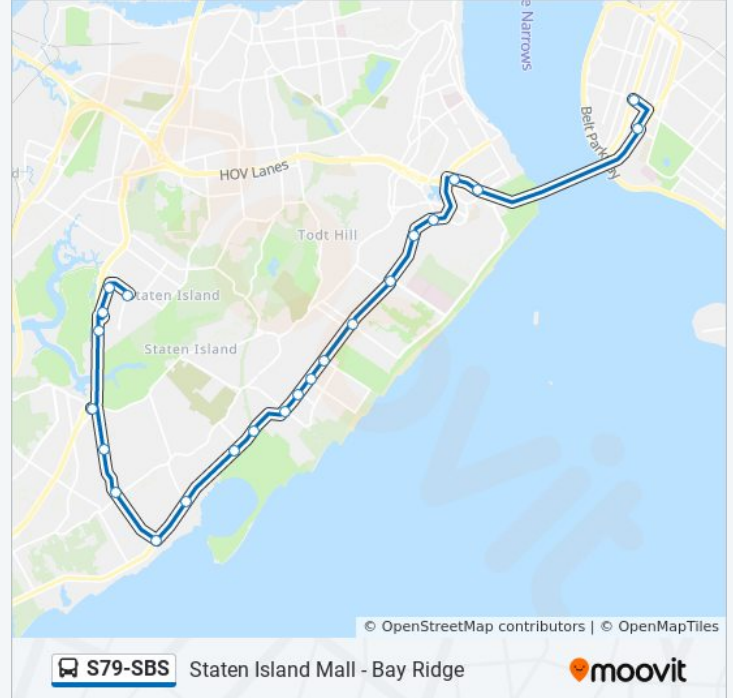

S79-SBS bus Info

Direction: Select Bus Si Mall Via Hylan

Stops: 23

Trip Duration: 53 min

Line Summary:

Eltingville/Transit Center

Richmond Av/Yukon Av

S.I. Mall at Ring Rd/Platinum Av

S.I. Mall at Ring Rd/Macys

Marsh Av/Ring Rd

S79-SBS bus time schedules and route maps are available in an offline PDF at moovitapp.com. Use the [Moovit App](#) to see live bus times, train schedule or subway schedule, and step-by-step directions for all public transit in New York - New Jersey.