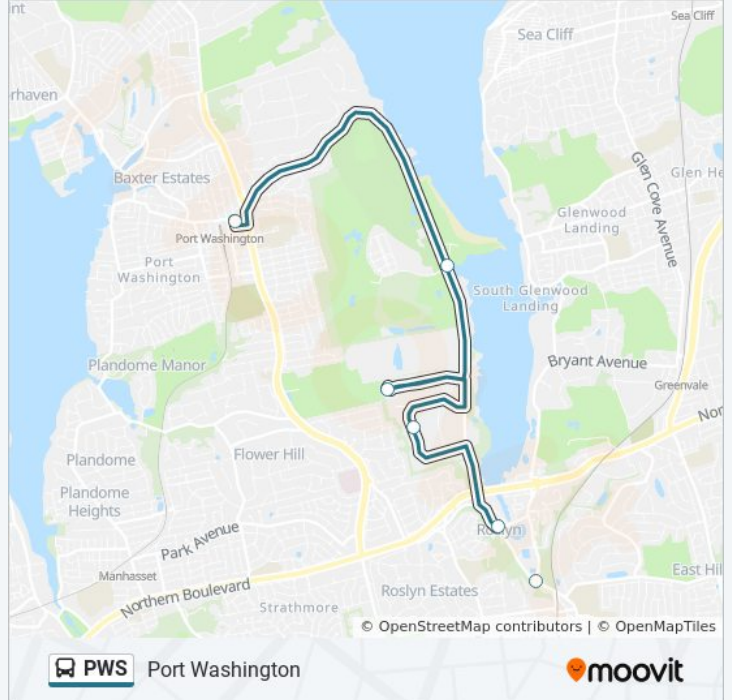

### Direction: Port Washington

6 stops

[VIEW LINE SCHEDULE](#)

E Broadway / Main

Roslyn Clock Tower

Industrial Pk Dr / Harbor Pk

Seaview Bl / Loop

Fairway Dr / W Shore

### PWS bus Info

**Direction:** Port Washington

**Stops:** 6

**Trip Duration:** 15 min

**Line Summary:**

**Direction: Pt Wash Station**

6 stops

[VIEW LINE SCHEDULE](#)

Driftwood Dr / Soundview

Steamboat Dr / Soundview

Schooner Dr / Soundview

Sandy Ct / Soundview

Waterview Dr / Steamboat

Haven Av / Main

**PWS bus Time Schedule**

Pt Wash Station Route Timetable:

**Stops:** 6

**Trip Duration:** 13 min

**Line Summary:**

**Direction: Roslyn**

6 stops

[VIEW LINE SCHEDULE](#)

Maryland Av / Main

Fairway Dr / W Shore