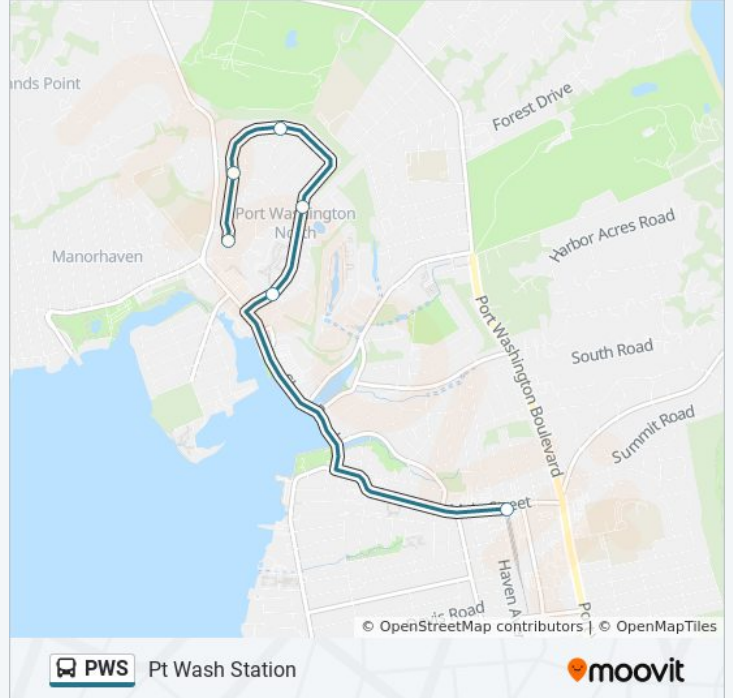

### Direction: Port Washington

6 stops

[VIEW LINE SCHEDULE](#)

E Broadway / Main

Roslyn Clock Tower

Industrial Pk Dr / Harbor Pk

Seaview Bl / Loop

Fairway Dr / W Shore

### PWS bus Info

**Direction:** Port Washington

**Stops:** 6

**Trip Duration:** 15 min

**Line Summary:**

**Direction: Pt Wash Station**

6 stops

[VIEW LINE SCHEDULE](#)

Driftwood Dr / Soundview

Steamboat Dr / Soundview

Schooner Dr / Soundview

Sandy Ct / Soundview

Waterview Dr / Steamboat

Haven Av / Main

**PWS bus Time Schedule**

Pt Wash Station Route Timetable:

**Stops:** 6

**Trip Duration:** 13 min

**Line Summary:**

**Direction: Roslyn**

6 stops

[VIEW LINE SCHEDULE](#)

Maryland Av / Main

Fairway Dr / W Shore