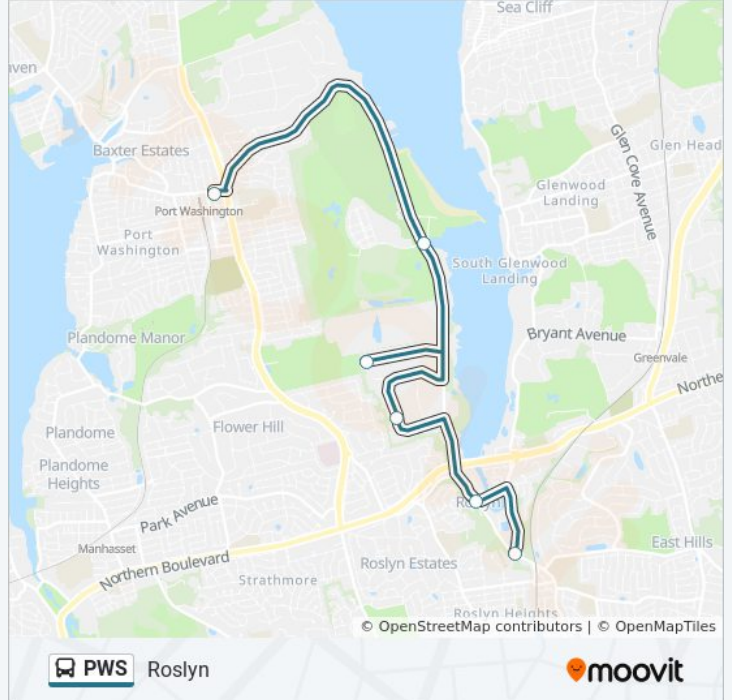

**Stops:** 6

**Trip Duration:** 13 min

**Line Summary:**

**Direction: Roslyn**

6 stops

[VIEW LINE SCHEDULE](#)

Maryland Av / Main

Fairway Dr / W Shore

Seaview Bl / Loop

Industrial Pk Dr / Harbor Pk

Roslyn Clock Tower

E Broadway / Main

**PWS bus Time Schedule**

Roslyn Route Timetable:

Sunday	Not Operational
Monday	8:17 AM - 5:34 PM
Tuesday	8:17 AM - 5:34 PM
Wednesday	8:17 AM - 5:34 PM
Thursday	8:17 AM - 5:34 PM
Friday	8:17 AM - 5:34 PM
Saturday	Not Operational

**PWS bus Info**

**Direction:** Roslyn

**Stops:** 6

**Trip Duration:** 14 min

**Line Summary:**

**Direction: Soundview**

11 stops

[VIEW LINE SCHEDULE](#)

- E Broadway / Main
- Roslyn Clock Tower
- Industrial Pk Dr / Harbor Pk
- Seaview Bl / Loop
- Fairway Dr / W Shore
- Herbert Av / Main
- Driftwood Dr / Soundview
- Steamboat Dr / Soundview
- Schooner Dr / Soundview
- Sandy Ct / Soundview
- Waterview Dr / Steamboat