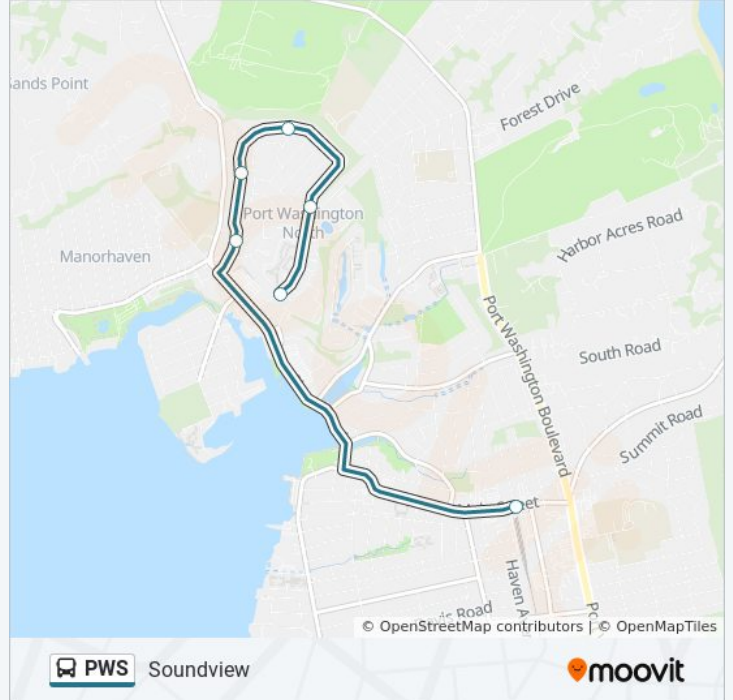

### Direction: Port Washington

6 stops

[VIEW LINE SCHEDULE](#)

E Broadway / Main

Roslyn Clock Tower

Industrial Pk Dr / Harbor Pk

Seaview Bl / Loop

Fairway Dr / W Shore

**Stops:** 6

**Trip Duration:** 13 min

**Line Summary:**

**Direction: Roslyn**

6 stops

[VIEW LINE SCHEDULE](#)

Maryland Av / Main

Fairway Dr / W Shore

- E Broadway / Main
- Roslyn Clock Tower
- Industrial Pk Dr / Harbor Pk
- Seaview Bl / Loop
- Fairway Dr / W Shore
- Herbert Av / Main
- Driftwood Dr / Soundview
- Steamboat Dr / Soundview
- Schooner Dr / Soundview
- Sandy Ct / Soundview
- Waterview Dr / Steamboat

**PWS bus Info**

**Direction:** Soundview

**Stops:** 11

**Trip Duration:** 13 min

**Line Summary:**

PWS bus time schedules and route maps are available in an offline PDF at [moovitapp.com](https://moovitapp.com). Use the [Moovit App](#) to see live bus times, train schedule or subway schedule, and step-by-step directions for all public transit in New York - New Jersey.