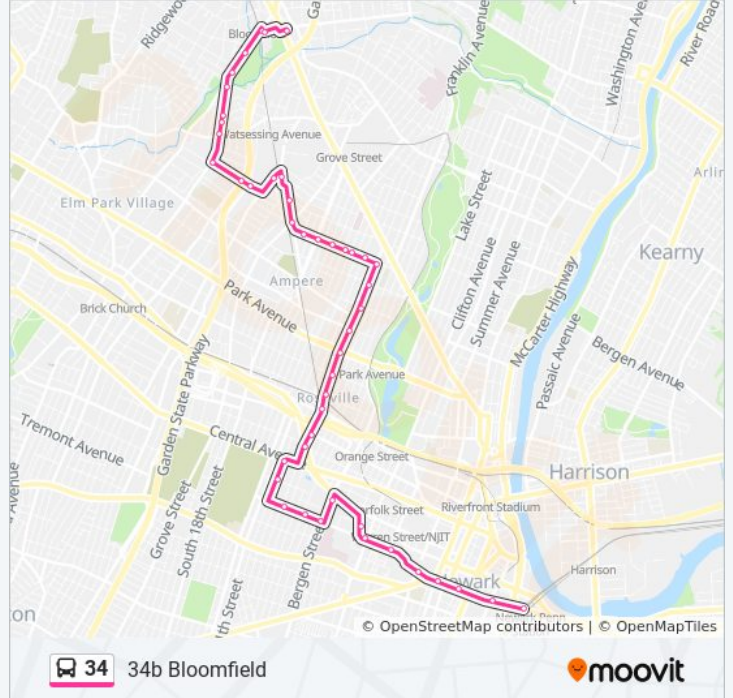

**34 bus Info**

**Direction:** 34b Bloomfield

**Stops:** 60

**Trip Duration:** 47 min

**Line Summary:**

W Market St 200'E Of Cabinet St  
Bergen St 85' S Of West Market St  
12th Ave at Bergen St  
12th Ave at Littleton Ave  
12th Ave at South 8th St  
S 10th St at 11th Ave  
S 10th St at Central Ave  
South 8th St at Market St  
Roseville Ave at Sussex Ave  
Roseville Ave at Orange St  
Roseville Ave at 7th Ave W  
Roseville Ave at 6th Ave W  
Roseville Ave at Park Ave  
Roseville Ave at 4th Ave  
Roseville Ave at 3rd Ave W  
Roseville Ave at 2nd Ave W  
Roseville Ave at 1st Ave W  
1st Ave at North 10th St  
1st Ave at North 12th St  
1st Ave at North 13th St  
1st Ave at North 16th St  
1st Ave At Ampere Pkwy  
1st Ave At Warwick St  
Hoffman Blvd At Grove St. North  
Hoffman Blvd at La France Ave  
Hoffman Blvd at Beardsley Ave  
North Arlington Ave At North Maple Ave  
Renshaw Ave at North Walnut St  
Renshaw Ave At North Clinton St  
Renshaw Ave At Prospect St  
Prospect Street 517  
Prospect St at Olive St  
Prospect St at Myrtle St

Prospect St at Locust Ave

Glenwood Ave at Evergreen Ave

Glenwood Ave at Second St

Glenwood Ave at Conger St

Conger St at Glenwood Ave

Municipal Plaza at Bloomfield Ave

**Direction: 34d Orange Dodd Street Via Springdale Ave**

56 stops

[VIEW LINE SCHEDULE](#)

Pulaski Street at Nichols Street

Pulaski St at Chestnut St

Pulaski St at Delancy St

Pulaski St at Clifford St

South St Van Buren St

South St at Adams St

**34 bus Info**

**Direction:** 34d Orange Dodd Street Via Springdale Ave

**Stops:** 56

**Trip Duration:** 37 min

**Line Summary:**

Bergen St 85' S Of West Market St

12th Ave at Bergen St

12th Ave at Littleton Ave