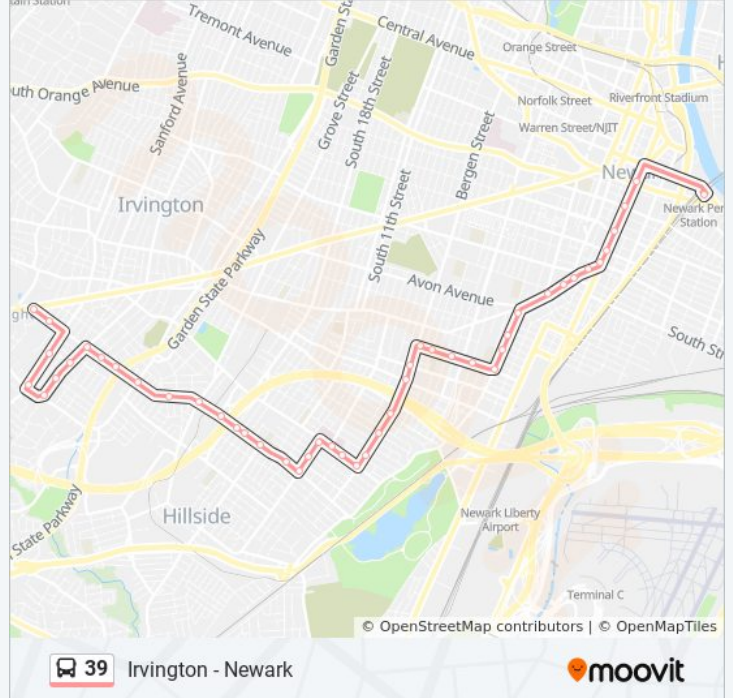

Direction: Irvington
 47 stops
[VIEW LINE SCHEDULE](#)

39 bus Time Schedule
 Irvington Route Timetable:

Sunday	12:02 AM - 11:48 PM
Monday	12:18 AM - 11:30 PM
Tuesday	12:00 AM - 11:30 PM
Wednesday	12:00 AM - 11:30 PM
Thursday	12:00 AM - 11:30 PM
Friday	12:00 AM - 11:30 PM
Saturday	12:00 AM - 11:32 PM

39 bus Info
Direction: Irvington
Stops: 47
Trip Duration: 39 min
Line Summary:

- Bus Lanes (Raymond Blvd Side)
- Broad St at Market St
- Broad St at William St
- Broad St at Court St
- Broad St at West Kinney St
- Broad St at Lincoln Park
- Lincoln Park at Halsey St
- Lincoln Park at Washington St
- Clinton Ave at Thomas St
- Clinton Ave at Murray St
- Elizabeth Ave at Clinton Ave
- Elizabeth Ave at Poinier St
- Elizabeth Ave at W Alpine St
- Elizabeth Ave at West Bigelow St
- West Bigelow St at Hillside Ave
- West Bigelow St at Ridgewood Ave
- West Bigelow St at Peshine Ave
- West Bigelow St at Hunterdon St
- Bergen St at West Runyon St
- Bergen St at Hawthorne Ave
- Bergen St at Hawthorne Pl
- Bergen St at Scheerer Ave

Bergen St at Lehigh Ave
 Lyons Ave at Bergen St
 Lyons Ave at Parkview Terrace
 Lyons Ave at Osborne Terr
 Maple Ave at Lyons Ave
 Maple Ave at Goldsmith Ave
 Maple Ave at Chancellor Ave
 Chancellor Ave at Clinton Pl
 Chancellor Ave at Summit Ave
 Chancellor Ave at Leslie St
 Chancellor Ave at Schley St
 Chancellor Ave at Cordier St
 Chancellor Ave at Coit St
 Chancellor Ave 150'E Of Campfield St
 Chancellor Ave at Union Ave
 Chancellor Ave at Essex St
 Chancellor Ave at Park Pl
 Chancellor Ave at Stuyvesant Ave
 Stuyvesant Ave at Harding Terrace
 Stuyvesant Ave at Harper Ave
 Stuyvesant Ave 87'N Of Mill Rd
 40th St at Stuyvesant Ave
 40th St 200' S Of Harding Ter
 Chancellor Ave at 42nd St
 Chancellor Ave at Springfield Ave

39 bus Info

Direction: Newark Penn Station

Stops: 43

Trip Duration: 40 min

Line Summary:

Broad St at Walnut St

City Hall

Broad St at Market St