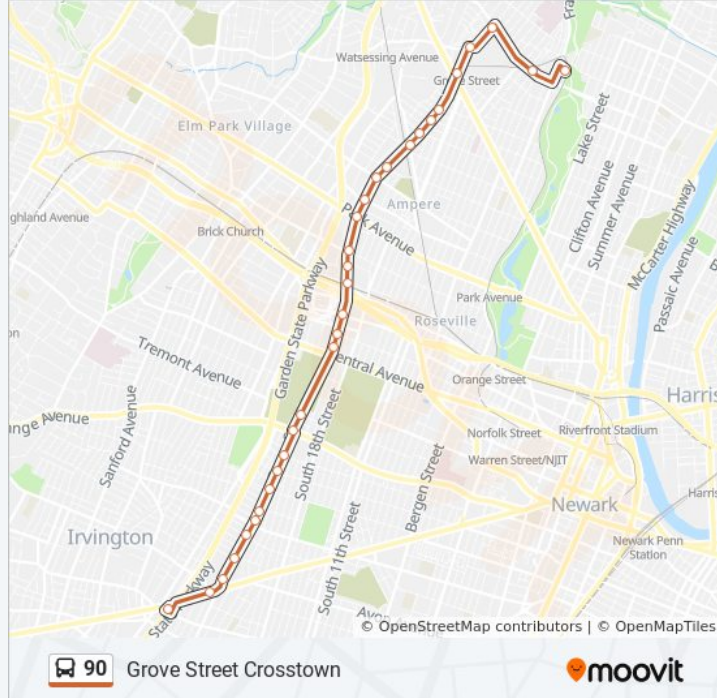

90 bus Info

Direction: Crosstown Irvingtn Term

Stops: 31

Trip Duration: 26 min

Line Summary:

Grove St at 14th Ave

Grove St at 15th Ave

Grove St at 16th Ave

Grove St at Tichenor Terrace

Grove St at Breckenridge Terrace

Grove St at 19th Ave

Grove St at Berkeley Terrace

Grove St 100' N Of Springfield Ave.

Springfield Ave at Maple Ave

Irvington Bus Terminal

Direction: Crosstown Irvington Chancellor & Springfield

45 stops

[VIEW LINE SCHEDULE](#)

Branch Brook Park Light Rail Station

Franklin St at North 9th St

Watsessing Ave at Franklin St#

Watsessing Ave at Grove St#

Grove St at Bloomfield Ave

Grove St at Chester Ave

Grove St at Clinton Ave

Clinton Ave at Bruen Ave

Clinton Ave at Sharon Ave

Irvington Bus Terminal

Springfield Ave at Maple Ave

Grove St at Berkeley Terrace

Grove St at 19th Ave

Grove St at 18th Ave