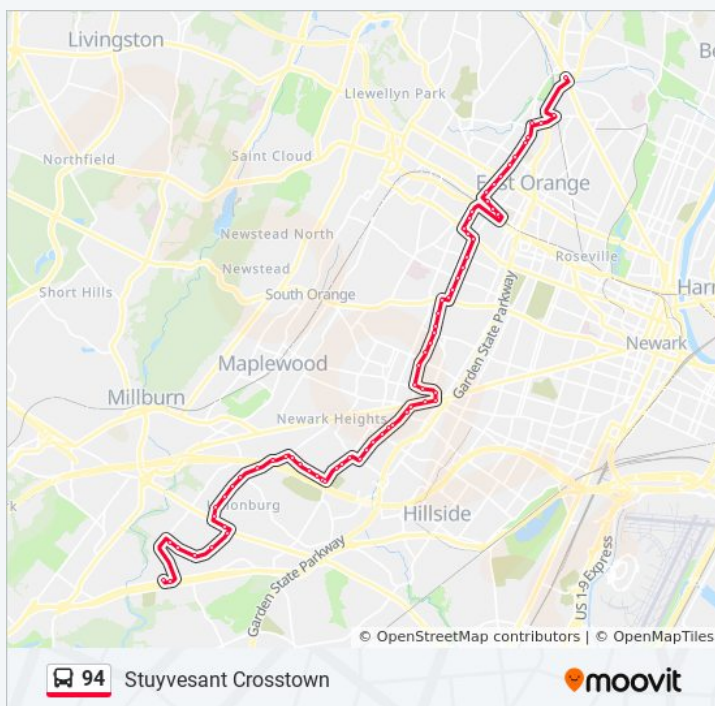

Sunday	6:20 AM - 8:00 PM
Monday	5:00 AM - 9:30 PM
Tuesday	5:00 AM - 9:30 PM
Wednesday	5:00 AM - 9:30 PM
Thursday	5:00 AM - 9:30 PM
Friday	6:20 AM - 8:00 PM
Saturday	5:55 AM - 8:38 PM

94 bus Info

Direction: 94sr Union Rt 22 Via Stanley Terr

Stops: 69

Trip Duration: 60 min

Line Summary:

Stuyvesant Ave at Abinger Pl

Stuyvesant Ave at Lindsley Ave

Stuyvesant Ave at 18th Ave

Stuyvesant Ave at Underwood St

Stuyvesant Ave at Ivy St