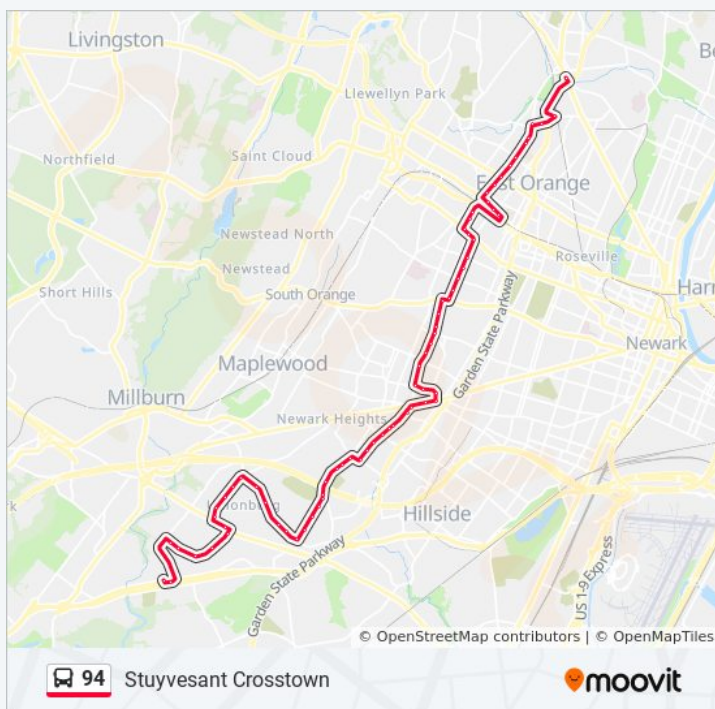

94 bus Info

Direction: 94vr Union Rt 22 Via Vauxhall Rd

Stops: 71

Trip Duration: 64 min

Line Summary:

Stuyvesant Ave at Abinger Pl

Stuyvesant Ave at Lindsley Ave

Stuyvesant Ave at 18th Ave