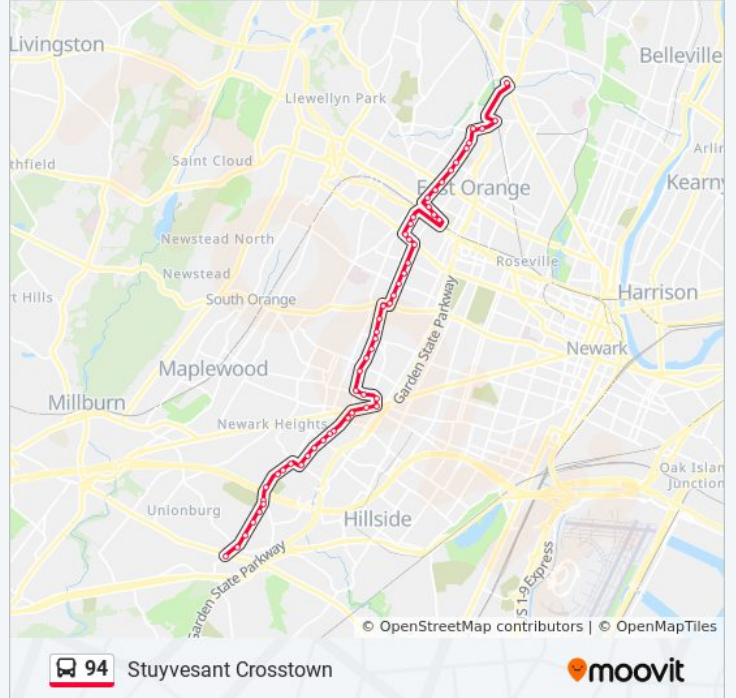

94 bus Info

Direction: 94u Union Center

Stops: 55

Trip Duration: 50 min

Line Summary:

S Clinton St at Central Ave
South Clinton St At Elmwood Ave
South Clinton St At Rhode Island Ave
South Clinton St At Tremont Ave
South Clinton St At Norwood Pl
S Clinton St at S Orange Ave
Stuyvesant Ave at South Orange Ave
Stuyvesant Ave at Abinger Pl
Stuyvesant Ave at Lindsley Ave
Stuyvesant Ave at 18th Ave
Stuyvesant Ave at Underwood St
Stuyvesant Ave at Ivy St
Stuyvesant Ave at Cottage Pl
Stuyvesant Ave 100' N Of Clinton Ave
Clinton Ave at Civic Square
Clinton Ave at New St
New St at Springfield Ave
Springfield Ave at Civic Square
Stuyvesant Ave at Springfield Ave
Stuyvesant Ave at Lyons Ave
Stuyvesant Ave at Wagner Ave
Stuyvesant Ave at Prospect Ave
Stuyvesant Ave at Chancellor Ave
Stuyvesant Ave at Harding Terrace
Stuyvesant Ave at Harper Ave
Stuyvesant Ave 87'N Of Mill Rd
Stuyvesant Ave at 40th St
Stuyvesant Ave at Berkeley St
Stuyvesant Ave at Ostwood Terrace
Stuyvesant Ave at Stanley Terrace
Stuyvesant Ave at Everett Circle
Stuyvesant Ave at Oakland Ave
Stuyvesant Ave at Morrison Ave

Stuyvesant Ave at Tyler St

Stuyvesant Ave at Gless Ave

Stuyvesant Ave at Vauxhall Rd

Stuyvesant Ave at Morris Ave

Direction: 94vr Union Rt 22 Via Vauxhall Rd

71 stops

[VIEW LINE SCHEDULE](#)

Bloomfield Ave at Burroughs Place