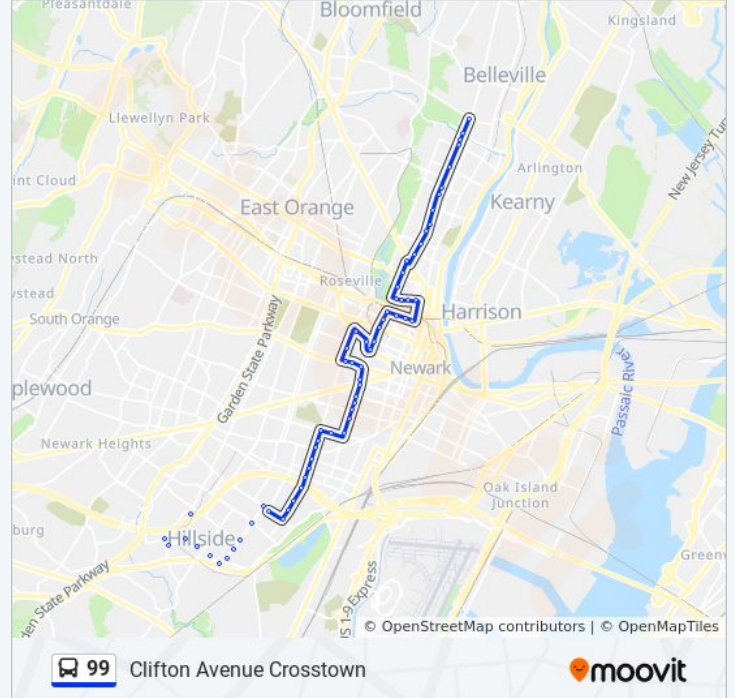

Maple Ave at Lyons Ave

Lyons Ave at Osborne Terr

Bergen St at Lyons Ave

Bergen St at Mapes Ave

Bergen St at Renner Ave

Bergen St at Watson Ave

Bergen St at Hawthorne Ave

Bergen St at West Runyon St

Bergen St at West Bigelow St

Bergen St at Clinton Ave

Bergen St at Madison Ave

Bergen St at Avon Ave

Avon Ave at Jelliff Ave

Irvine Turner Blvd at Avon Ave

Irvine Turner Blvd at Muhammed Ali Ave

Irvine Turner Blvd at Spruce St

Irvine Turner Blvd at 17th St

Irvine Turner Blvd at West Kinney St

Irvine Turner Blvd at Court St

Jones St at Springfield Ave

S Orange Ave at Norfolk St/Jones St

South Orange Ave at Bruce St

South Orange Ave at Hunterdon St

Bergen St at 12th Ave

W Market St at Bergen St

W Market St at Cabinet St

Norfolk St at West Market St

Norfolk St at Warren St

Norfolk St at Central Ave

Norfolk St at Sussex Ave

Norfolk St at Orange St

Orange St at Nesbitt St

Orange St at Boyden St