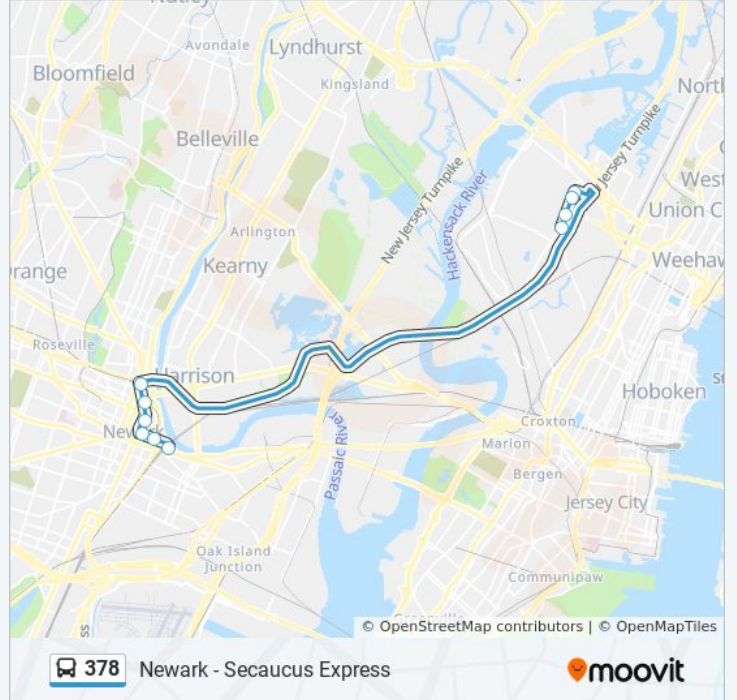

### Direction: Newark

15 stops

[VIEW LINE SCHEDULE](#)

County Ave Opposite Ups Drive  
Raymond Blvd 244' W Of Blanchard St.  
Raymond Blvd at Lockwood St  
Raymond Blvd at Waydell St  
Raymond Blvd at Brill St  
Raymond Blvd at Providence St  
Raymond Blvd 30'E Of Jefferson Street  
Raymond Blvd at Jersey St  
Raymond Blvd at Raymond Plaza East  
Raymond Blvd 170'W Of Mccarter Hwy  
Raymond Blvd at Commerce Ct  
Broad St at Cedar St  
Broad St at New St  
Broad St at Lombardy St  
Broad St Across From Njt Station

### Direction: Secaucus Ups Dr Only

10 stops

[VIEW LINE SCHEDULE](#)

Bus Lanes (Raymond Blvd Side)

Raymond Blvd 170'W Of Mccarter Hwy

Raymond Blvd at Commerce Ct

Broad St at New St

Broad St at Lombardy St

Broad St Across From Njt Station

County Ave at Dorigo Ln

County Ave 493's Of Dorigo Ln

County Ave 856'N Of Ups Drive

County Ave at Ups Drive

### 378 bus Info

**Direction:** Secaucus Ups Dr Only

**Stops:** 10

**Trip Duration:** 28 min

**Line Summary:**

378 bus time schedules and route maps are available in an offline PDF at [moovitapp.com](https://moovitapp.com). Use the [Moovit App](#) to see live bus times, train schedule or subway schedule, and step-by-step directions for all public transit in New York - New Jersey.