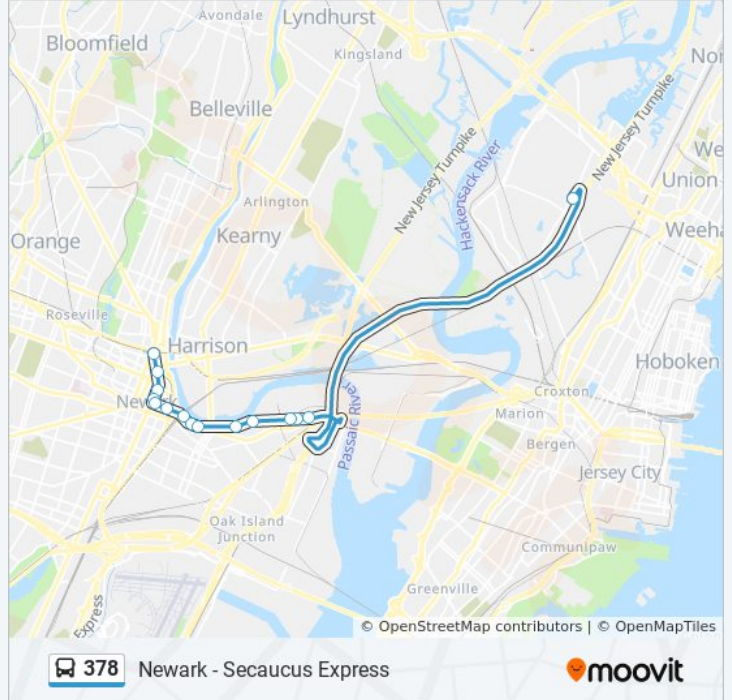

Use the Moovit App to find the closest 378 bus station near you and find out when is the next 378 bus arriving.

### Direction: Newark

15 stops

[VIEW LINE SCHEDULE](#)

County Ave Opposite Ups Drive  
Raymond Blvd 244' W Of Blanchard St.  
Raymond Blvd at Lockwood St  
Raymond Blvd at Waydell St  
Raymond Blvd at Brill St  
Raymond Blvd at Providence St  
Raymond Blvd 30'E Of Jefferson Street  
Raymond Blvd at Jersey St  
Raymond Blvd at Raymond Plaza East  
Raymond Blvd 170'W Of Mccarter Hwy  
Raymond Blvd at Commerce Ct  
Broad St at Cedar St  
Broad St at New St  
Broad St at Lombardy St  
Broad St Across From Njt Station

### 378 bus Info

**Direction:** Newark

**Stops:** 15

**Trip Duration:** 22 min

**Line Summary:**

### Direction: Secaucus Ups Dr Only

10 stops

[VIEW LINE SCHEDULE](#)

Bus Lanes (Raymond Blvd Side)

Raymond Blvd 170'W Of Mccarter Hwy

Raymond Blvd at Commerce Ct

Broad St at New St

Broad St at Lombardy St