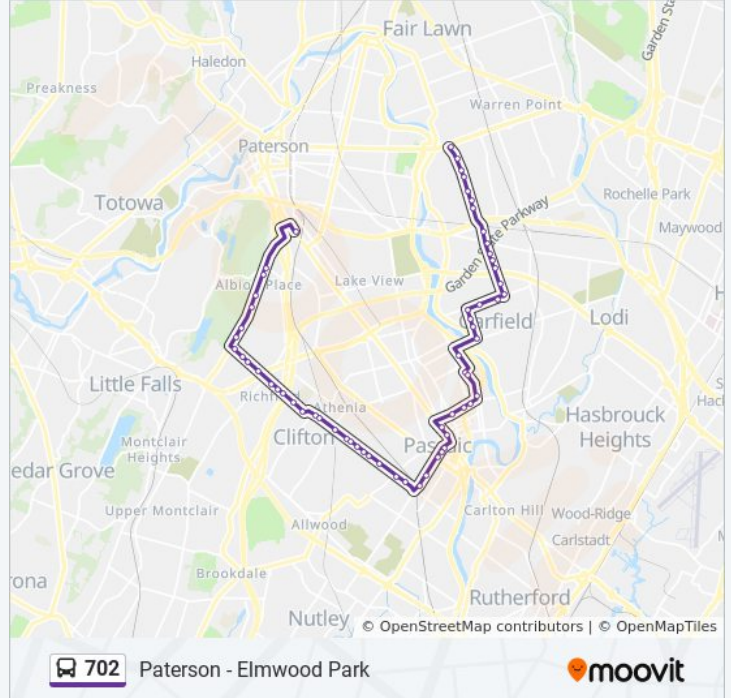

702 bus Info

Direction: Elmwood Park Dayton Ave

Stops: 61

Trip Duration: 48 min

Line Summary:

Van Houten Ave at Huron Ave
Van Houten Ave at Marconi St
Van Houten Ave at Althea St
Van Houten Ave at Wesley St
Van Houten Ave at Broadway
Van Houten Ave at Albion St#
Passaic Ave at Ascension Pl
Passaic Ave at Aycrigg Ave
Passaic Ave at Paulison Ave
Passaic Ave at Gregory Ave
Passaic Ave at Grove St
Main Ave at Washington Pl
Main Ave Terminal
Monroe St at Hamilton Ave
Monroe St at Hope Ave
Monroe St at Parker Ave
Dayton Ave 295' N Of Monroe St.
Dayton Ave 314' N Of Sherman St.
Botany Village#
Randolph Ave at Durant Ave
Jewell St at Outwater Ln
Jewell St at Morris Ave#
Jewell St at Market St#
Lanza Ave at Jewell St
Lanza Ave at Ray St
Lanza Ave at Main Ave#
Shaw St at Lanza Ave#
Shaw St at Boulevard#
Mola Blvd at Garvey Pl
Mola Blvd at Rudolph Ave
Mola Blvd at Palsa Ave
Boulevard at Veterans Pl
Boulevard at Market St

Mola Blvd at North St

Mola Blvd at Lee St

Mola Blvd at Philip Ave

Mola Blvd at Washington Ave

Mola Blvd at Godwin Ave

Mola Blvd at 16th Ave

Boulevard at Rt-4 (Broadway)

Direction: Elmwood Pk Via Wessington

66 stops

[VIEW LINE SCHEDULE](#)

Main St at St Joseph's Univ Med Ctr

Valley Rd at Fenner Ave

Valley Rd at Gillies St

Valley Rd at Dewey Ave

Valley Rd at Skyview Ter

Valley Rd at Claverack Rd

Valley Rd at Jay St

Van Houten Ave at Stony Hill Rd

Van Houten Ave at Goss Pl

Van Houten Ave at Maple Hill Rd

Van Houten Ave at Rt. 46 Ramp

Van Houten Ave at Barbara Dr

Van Houten Ave at Priscilla St

Van Houten Ave West Of Broad St